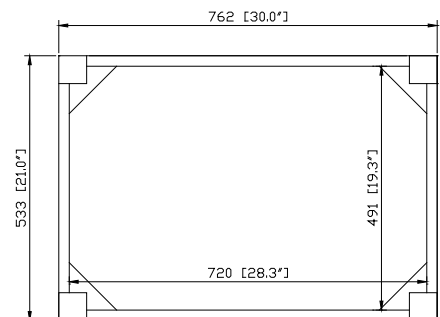

## Nominal Dimension

- 30W x 21D x 34H inches

## Product Diagrams

Front

Back

Side

Top