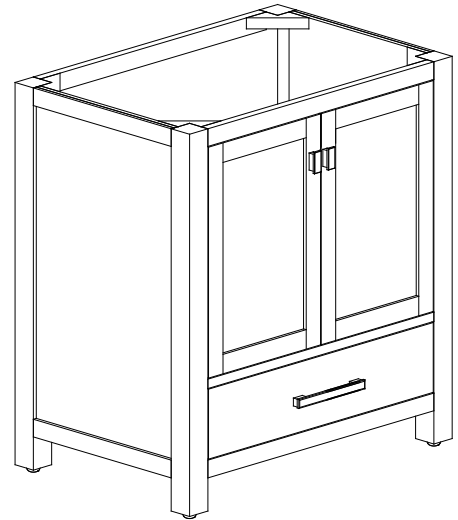

## Features

- Solid poplar wood frame, Birch veneer plywood
- 2 soft-close doors
- 1 soft-close drawer
- Brushed nickel finished hardware
- Adjustable height levelers

## Nominal Dimension

- 30W x 21D x 34H inches