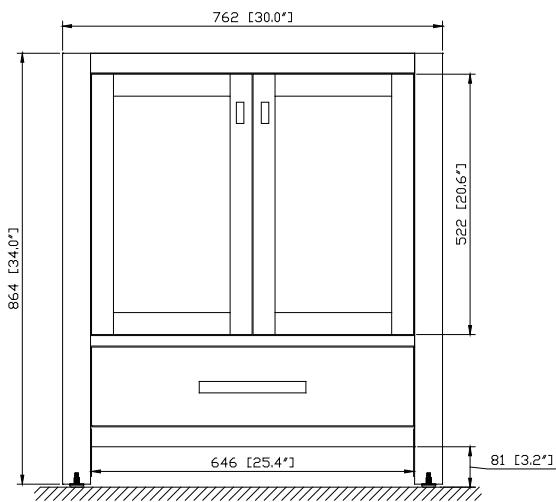

Product Diagrams

Front