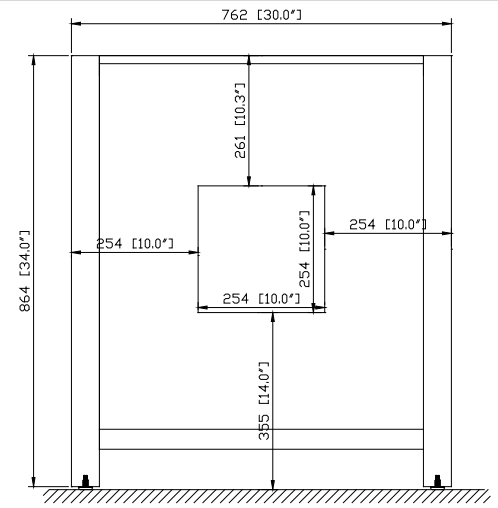

## Nominal Dimension

- 30W x 21D x 34H inches

## Product Diagrams

Front

Back

Side

Top