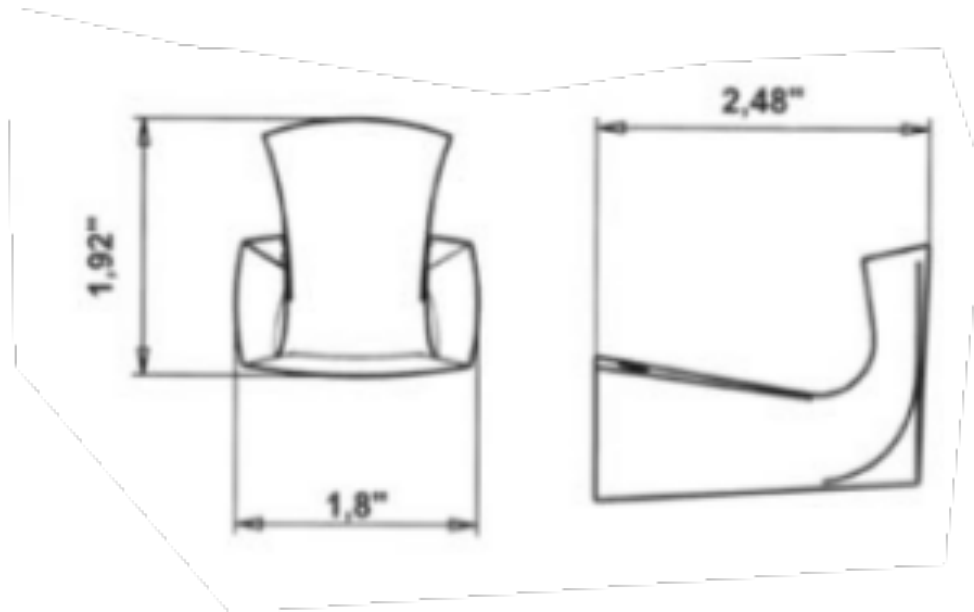

LD-08

Lady Robe Hook

Bath / Accessories

LD-08

Lady Robe Hook

STANDARDS

- Compliant with ASME A112.18.1-B125.1
- Compliant with AB1953
- Compliant with ANSI NSF61 – Annex G
- Certified by CSA International
- Compliant with ANSI A117.1