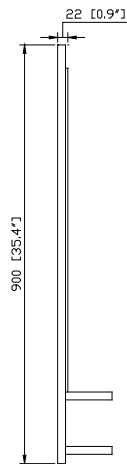

*Avanity*

ELLE-M22-PW

**Features**

- Malaysia laminated solid wood frame
- Iron wood finish
- Non beveled-edge mirror
- With two shelves
- Mirror hangs vertically

**Colors / Finishes**

- Pear wood

**Nominal Dimension**

- 21.7W x 4.6Dx35.4H(Inch)

**Components**

Vanity	ELLE-VS24-PW
--------	--------------

**Product Diagrams**

Front

Back

Side

Top