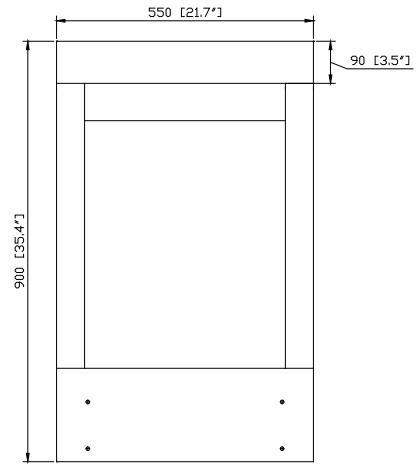

*Avanity*

ELLE-M22-PW

**Features**

- Malaysia laminated solid wood frame
- Iron wood finish
- Non beveled-edge mirror
- With two shelves
- Mirror hangs vertically

**Colors / Finishes**

- Pear wood

**Nominal Dimension**

- 21.7W x 4.6Dx35.4H(Inch)

**Components**

Vanity	ELLE-VS24-PW
--------	--------------

**Product Diagrams**

Front

Back

Side

Top