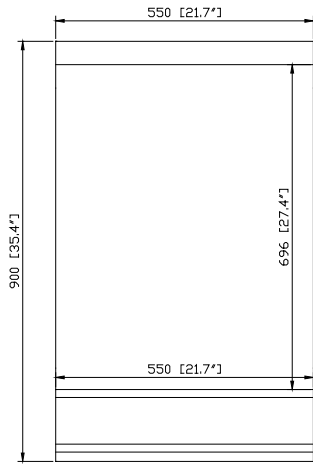

*Avanity*

ELLE-M22-PW

**Features**

- Malaysia laminated solid wood frame
- Iron wood finish
- Non beveled-edge mirror
- With two shelves
- Mirror hangs vertically

**Colors / Finishes**

- Pear wood

**Nominal Dimension**

- 21.7W x 4.6Dx35.4H(Inch)

**Components**

Vanity	ELLE-VS24-PW
--------	--------------

**Product Diagrams**

Front

Back

Side

Top