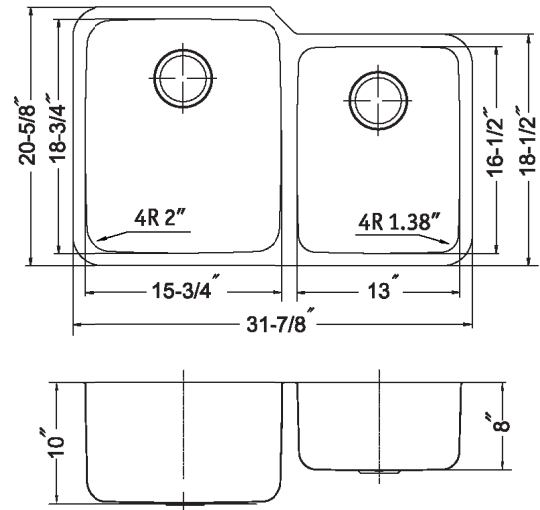

MEDALLION GOURMET SERIES

Undermount 60/40 Gourmet Double Bowl Model MES-3221

MES-3221

FEATURES

- Premium grade T-304 stainless steel
- 10" & 8" depth • 16 gauge
- StoneGuard™ undercoating over Super-Silencer pad
- Lustrous satin with highlighted rim
- Fits 36" sink base • 3-1/2" drain opening
- Supplied with cutout template, fasteners and instructions
- cUPC® Listed
- Lifetime Limited Warranty

TYPE 304
PREMIUM STAINLESS STEEL

SUPER SILENCER

StoneGuard™
UNDERCOATING PROTECTION

Lifetime Warranty

OPTIONAL ACCESSORIES

Bottom Grid: BG-3500

Strainer: 190-9180

OVERALL DIMENSIONS	EACH BOWL	CUTOUT SIZE	PACKAGING*	WEIGHT*
31-7/8" x 20-5/8"	15-3/4" x 18-3/4" 13" x 16-1/2"	See Template	1/16/20 pcs.	28/480/500 lbs.

*Standard packaging: Single boxed /Pallet of single boxed/Pallet of bulk pack.
All dimensions are in inches. Specifications subject to change without notice.

Project/Job name _____

Architect/Engineer _____