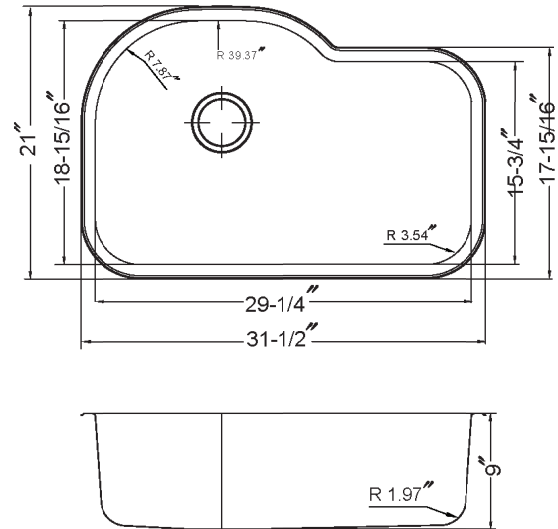

FEATURES

- Premium grade T-304 stainless steel
- 9" depth • 18 gauge
- StoneGuard™ undercoating over Super-Silencer pad
- SpecPlus™ edge
- Lustrous satin with highlighted rim
- Fits 36" sink base • 3-1/2" drain opening
- Supplied with cutout template, fasteners and instructions
- cUPC® Listed
- Lifetime Limited Warranty

TYPE 304
PREMIUM STAINLESS STEEL

SUPER SILENCER

StoneGuard™
UNDERCOAT PROTECTION

Lifetime Warranty