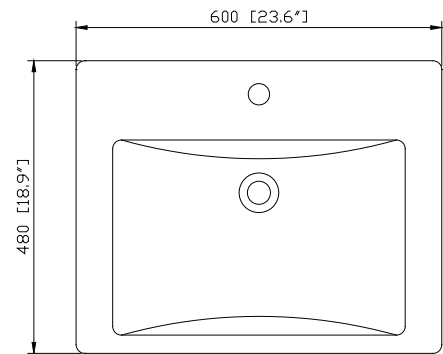

Product Diagrams

For customer support please call 866 522 5578 weekdays 9:00 to 6:00 PST