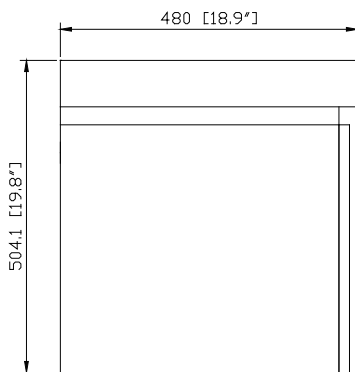

Product Diagrams

For customer support please call 866 522 5578 weekdays 9:00 to 6:00 PST