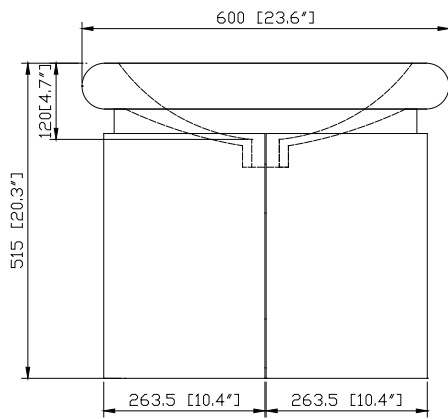

Product Diagrams

For customer support please call 866 522 5578 weekdays 9:00 to 6:00 PST