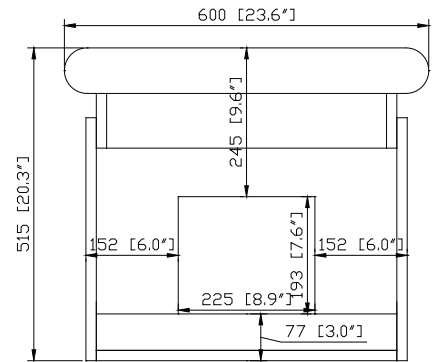

Product Diagrams

For customer support please call 866 522 5578 weekdays 9:00 to 6:00 PST