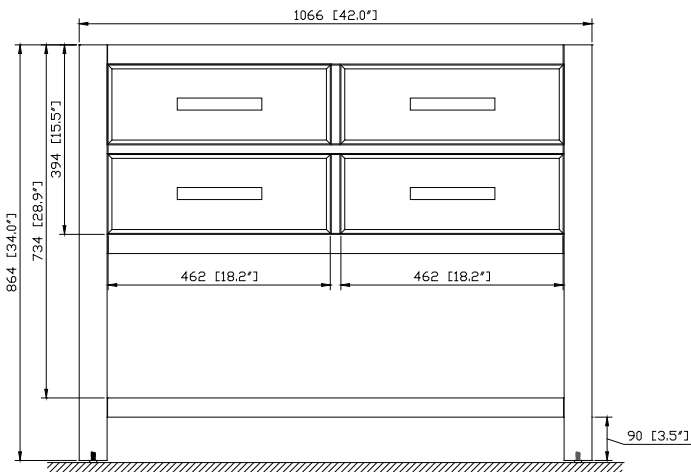

- Chilled Gray
- White

Nominal Dimension

- 42W x 21.5D x 34H inches

Components

Mirror	14000-M28-CG	14000-MC28-CG	
	14000-M28-WT	14000-MC28-WT	
Vanity Top	SUT43BK-R	SUT43GB-R	SUT43CW-R
	SUT43BK	SUT43GB	SUT43CW
Sink	CUM20WT-R	CUM18WT	CUM18LN

Product Diagrams

Front

Back

Side

Top