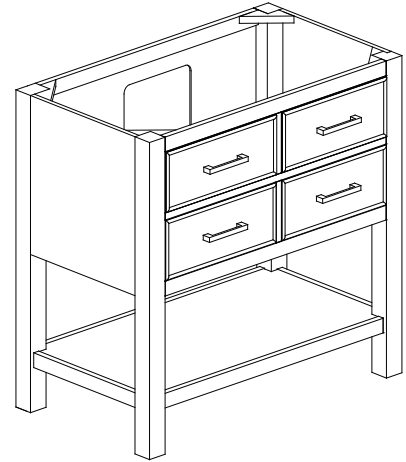

Avanity

BROOKS-V42-CG/BROOKS-V42-WT

Features

- Solid poplar wood frame, Birch veneer plywood
- 2 soft-close drawer, 1 open shelf
- Brushed nickel finished hardware
- Adjustable height levelers

Colors / Finishes

- Chilled Gray
- White

Nominal Dimension

- 42W x 21.5D x 34H inches

Components

Mirror	14000-M28-CG	14000-MC28-CG	
	14000-M28-WT	14000-MC28-WT	
Vanity Top	SUT43BK-R	SUT43GB-R	SUT43CW-R
	SUT43BK	SUT43GB	SUT43CW
Sink	CUM20WT-R	CUM18WT	CUM18LN

Product Diagrams

Front

Back

Side

Top