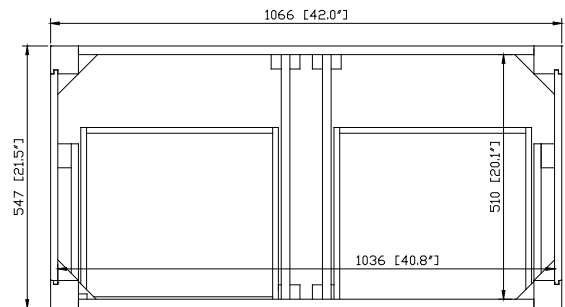

- Chilled Gray
- White

Nominal Dimension

- 42W x 21.5D x 34H inches

Components

Mirror	14000-M28-CG	14000-MC28-CG	
	14000-M28-WT	14000-MC28-WT	
Vanity Top	SUT43BK-R	SUT43GB-R	SUT43CW-R
	SUT43BK	SUT43GB	SUT43CW
Sink	CUM20WT-R	CUM18WT	CUM18LN

Product Diagrams

Front

Back

Side

Top