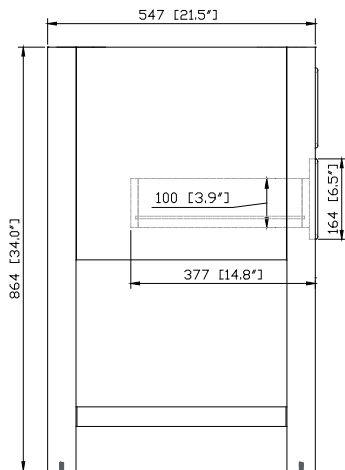

- Chilled Gray
- White

Nominal Dimension

- 42W x 21.5D x 34H inches

Components

Mirror	14000-M28-CG	14000-MC28-CG	
	14000-M28-WT	14000-MC28-WT	
Vanity Top	SUT43BK-R	SUT43GB-R	SUT43CW-R
	SUT43BK	SUT43GB	SUT43CW
Sink	CUM20WT-R	CUM18WT	CUM18LN

Product Diagrams

Front

Back

Side

Top