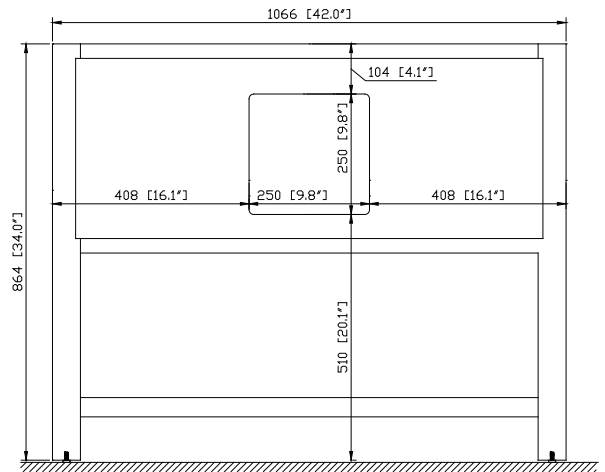

- Chilled Gray
- White

Nominal Dimension

- 42W x 21.5D x 34H inches

Components

Mirror	14000-M28-CG	14000-MC28-CG	
	14000-M28-WT	14000-MC28-WT	
Vanity Top	SUT43BK-R	SUT43GB-R	SUT43CW-R
	SUT43BK	SUT43GB	SUT43CW
Sink	CUM20WT-R	CUM18WT	CUM18LN

Product Diagrams

Front

Back

Side

Top