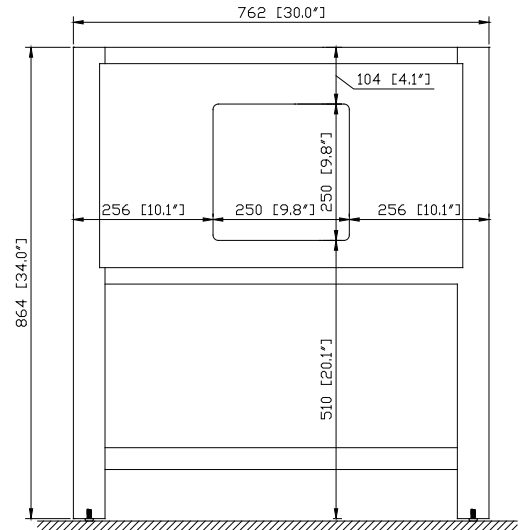

- Chilled Gray
- White

Nominal Dimension

- 30W x 21.5D x 34H inches

Components

Mirror	14000-M24-CG	14000-MC24-CG	
	14000-M24-WT	14000-MC24-WT	
Vanity Top	SUT31BK-R	SUT31GB-R	SUT31CW-R
	SUT31BK	SUT31GB	SUT31CW
Sink	CUM20WT-R	CUM18WT	CUM18LN

Product Diagrams

Front

Back

Side

Top