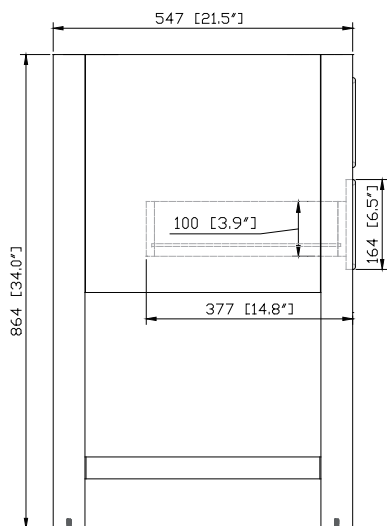

- Chilled Gray
- White

Nominal Dimension

- 30W x 21.5D x 34H inches

Components

Mirror	14000-M24-CG	14000-MC24-CG	
	14000-M24-WT	14000-MC24-WT	
Vanity Top	SUT31BK-R	SUT31GB-R	SUT31CW-R
	SUT31BK	SUT31GB	SUT31CW
Sink	CUM20WT-R	CUM18WT	CUM18LN

Product Diagrams

Front

Back

Side

Top