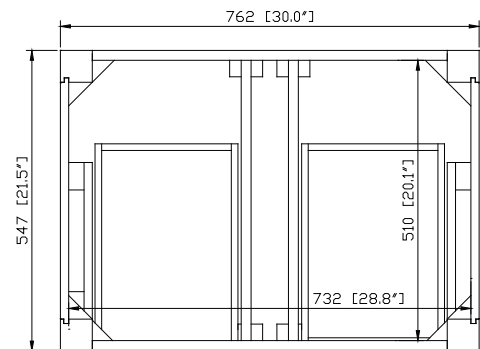

- Chilled Gray
- White

Nominal Dimension

- 30W x 21.5D x 34H inches

Components

Mirror	14000-M24-CG	14000-MC24-CG	
	14000-M24-WT	14000-MC24-WT	
Vanity Top	SUT31BK-R	SUT31GB-R	SUT31CW-R
	SUT31BK	SUT31GB	SUT31CW
Sink	CUM20WT-R	CUM18WT	CUM18LN

Product Diagrams

Front

Back

Side

Top