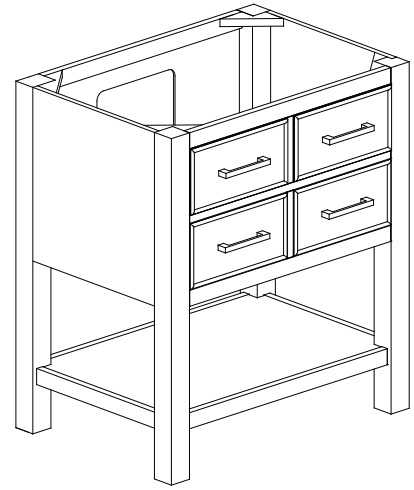

Avanity

BROOKS-V30-CG/BROOKS-V30-WT

Features

- Solid poplar wood frame, Birch veneer plywood
- 2 soft-close drawer, 1 open shelf
- Brushed nickel finished hardware
- Adjustable height levelers

Colors / Finishes

- Chilled Gray
- White

Nominal Dimension

- 30W x 21.5D x 34H inches

Components

Mirror	14000-M24-CG	14000-MC24-CG	
	14000-M24-WT	14000-MC24-WT	
Vanity Top	SUT31BK-R	SUT31GB-R	SUT31CW-R
	SUT31BK	SUT31GB	SUT31CW
Sink	CUM20WT-R	CUM18WT	CUM18LN

Product Diagrams

Front

Back

Side

Top