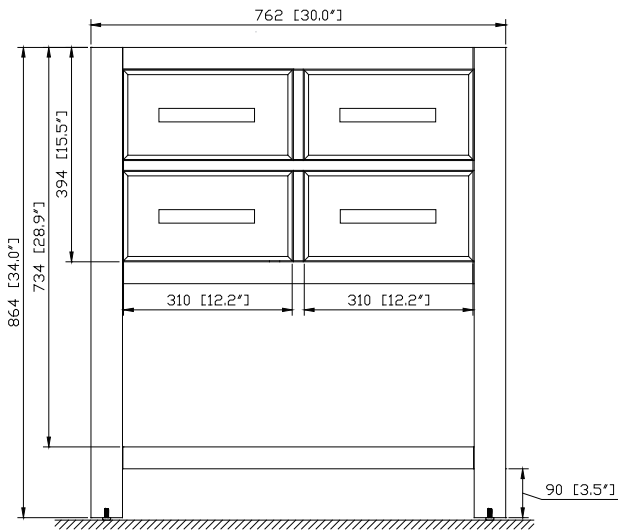

Avanity

BROOKS-V30-CG/BROOKS-V30-WT

Features

- Solid poplar wood frame, Birch veneer plywood
- 2 soft-close drawer, 1 open shelf
- Brushed nickel finished hardware
- Adjustable height levelers

Colors / Finishes

- Chilled Gray
- White

Nominal Dimension

- 30W x 21.5D x 34H inches

Components

Mirror	14000-M24-CG	14000-MC24-CG	
	14000-M24-WT	14000-MC24-WT	
Vanity Top	SUT31BK-R	SUT31GB-R	SUT31CW-R
	SUT31BK	SUT31GB	SUT31CW
Sink	CUM20WT-R	CUM18WT	CUM18LN

Product Diagrams

Front

Back

Side

Top