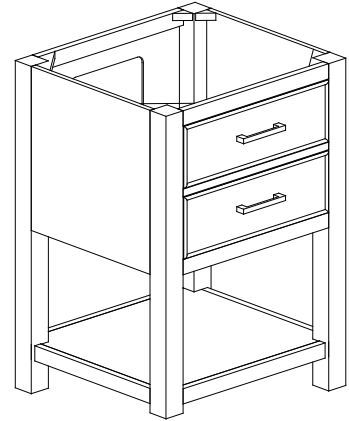

Avanity

BROOKS-V24-CG/BROOKS-V24-WT

Features

- Solid poplar wood frame, Birch veneer plywood
- 1 soft-close drawer, 1 open shelf
- Brushed nickel finished hardware
- Adjustable height levelers

Colors / Finishes

- Chilled Gray
- White

Nominal Dimension

- 24W x 21.5D x 34H inches

Components

Mirror	14000-M24-CG	14000-MC24-CG	
	14000-M24-WT	14000-MC24-WT	
Vanity Top	SUT25BK-R	SUT25GB-R	SUT25CW-R
	SUT25BK	SUT25GB	SUT25CW
Sink	CUM20WT-R	CUM18WT	CUM18LN