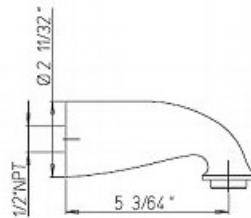

**LATOSCANA**  
*Exquisite Italian Design*

LaToscana *Italian Vessels, Faucets & Vanities*  
1571 North Main Road · Newfield, NJ 08344  
[www.paini-usa.com](http://www.paini-usa.com) / 1-866-668-6690