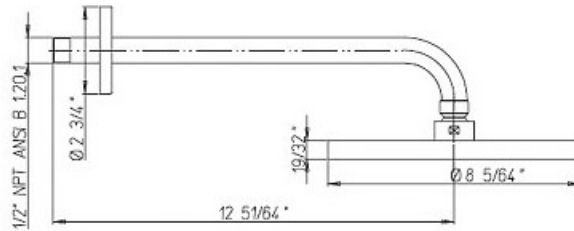

**LATOSCANA**  
*Exquisite Italian Design*

LaToscana *Italian Vessels, Faucets & Vanities*  
1571 North Main Road · Newfield, NJ 08344  
[www.paini-usa.com](http://www.paini-usa.com) / 1-866-668-6690