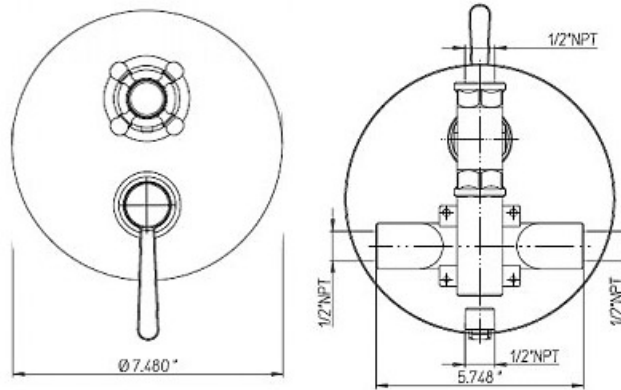

**LATOSCANA**  
*Exquisite Italian Design*

LaToscana *Italian Vessels, Faucets & Vanities*  
1571 North Main Road · Newfield, NJ 08344  
[www.paini-usa.com](http://www.paini-usa.com) / 1-866-668-6690