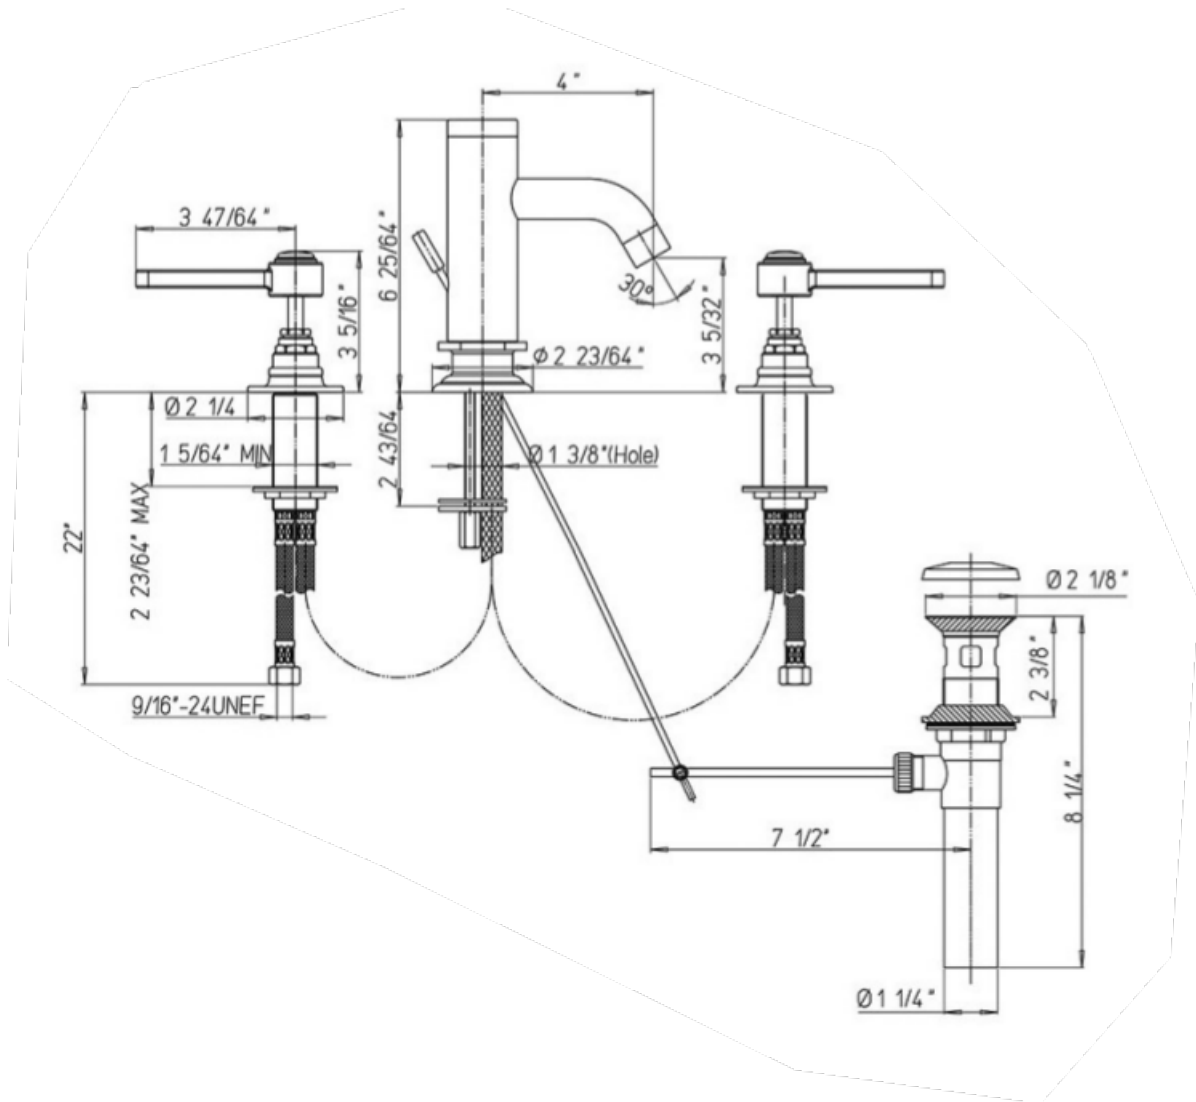

88-214

Firenze widespread lavatory
faucet
Pop-Up Drain Included.

Firenze Series

88-214

Lavatory Faucet, Transitional Styling

STANDARDS

- Compliant with ASME A112.18.1-B125.1
- Compliant with AB1953
- Compliant with ANSI NSF61 – Annex G
- Certified by CSA International
- Compliant with ANSI A117.1

Finishes	88CR214	88PW214
Polished Chrome	X	
Brushed Nickel		X

Features	88CR214	88PW214
Solid Brass Construction	X	X
Single Control Ceramic Disc Valve	X	X
Meets NSF 61/9 Annex G Lead Requirements	X	X
ADA Compliant	X	X
Step-By-Step Installation Instructions	X	X
Limited Lifetime Warranty	X	X
1.5 GPM	X	X