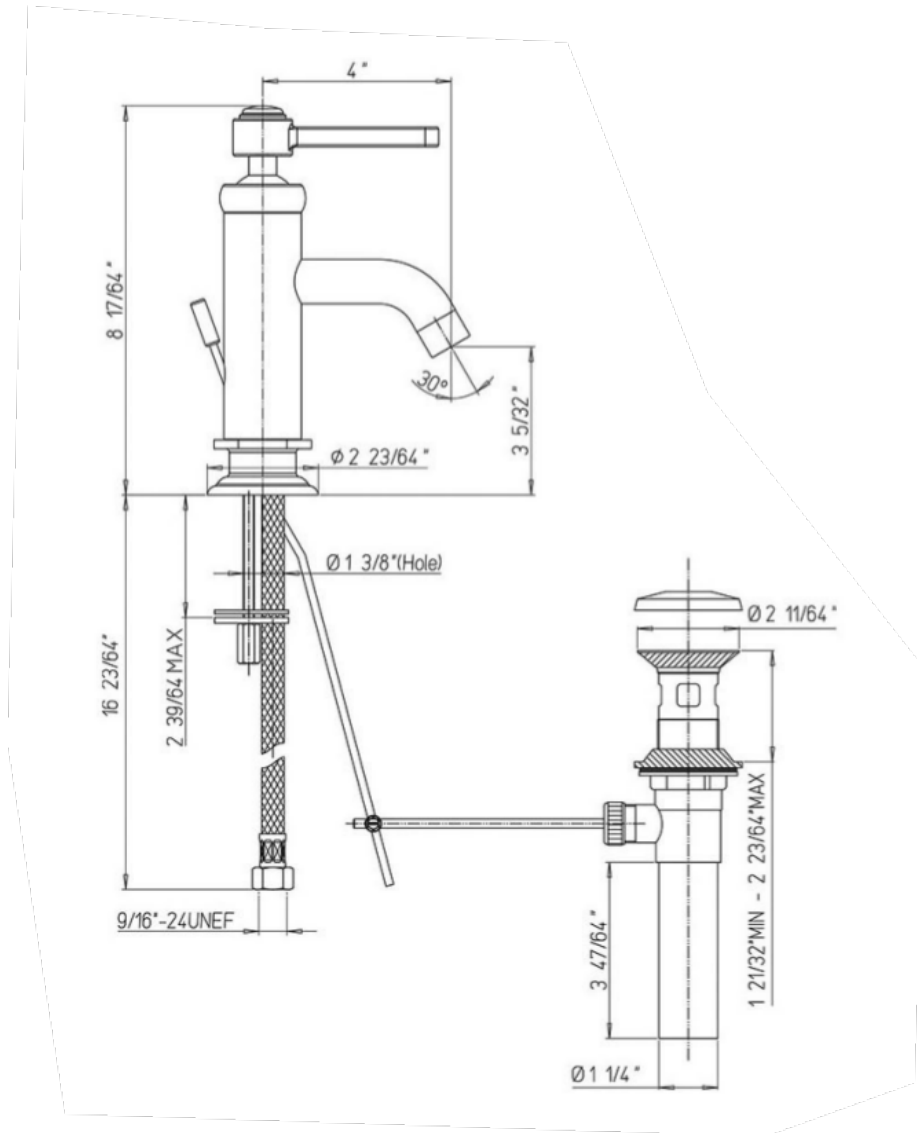

88-211

Firenze single lever handle
lavatory faucet
Pop-Up Drain Included.

Firenze Series

88-211

Lavatory Faucet, Transitional Styling

STANDARDS

- Compliant with ASME A112.18.1-B125.1
- Compliant with AB1953
- Compliant with ANSI NSF61 – Annex G
- Certified by CSA International
- Compliant with ANSI A117.1

Finishes

	88CR211	88PW211
Polished Chrome	X	
Brushed Nickel		X

Features

	88CR211	88PW211
Solid Brass Construction	X	X
Single Control Ceramic Disc Valve	X	X
Meets NSF 61/9 Annex G Lead Requirements	X	X
ADA Compliant	X	X
Step-By-Step Installation Instructions	X	X
Limited Lifetime Warranty	X	X
1.5 GPM	X	X