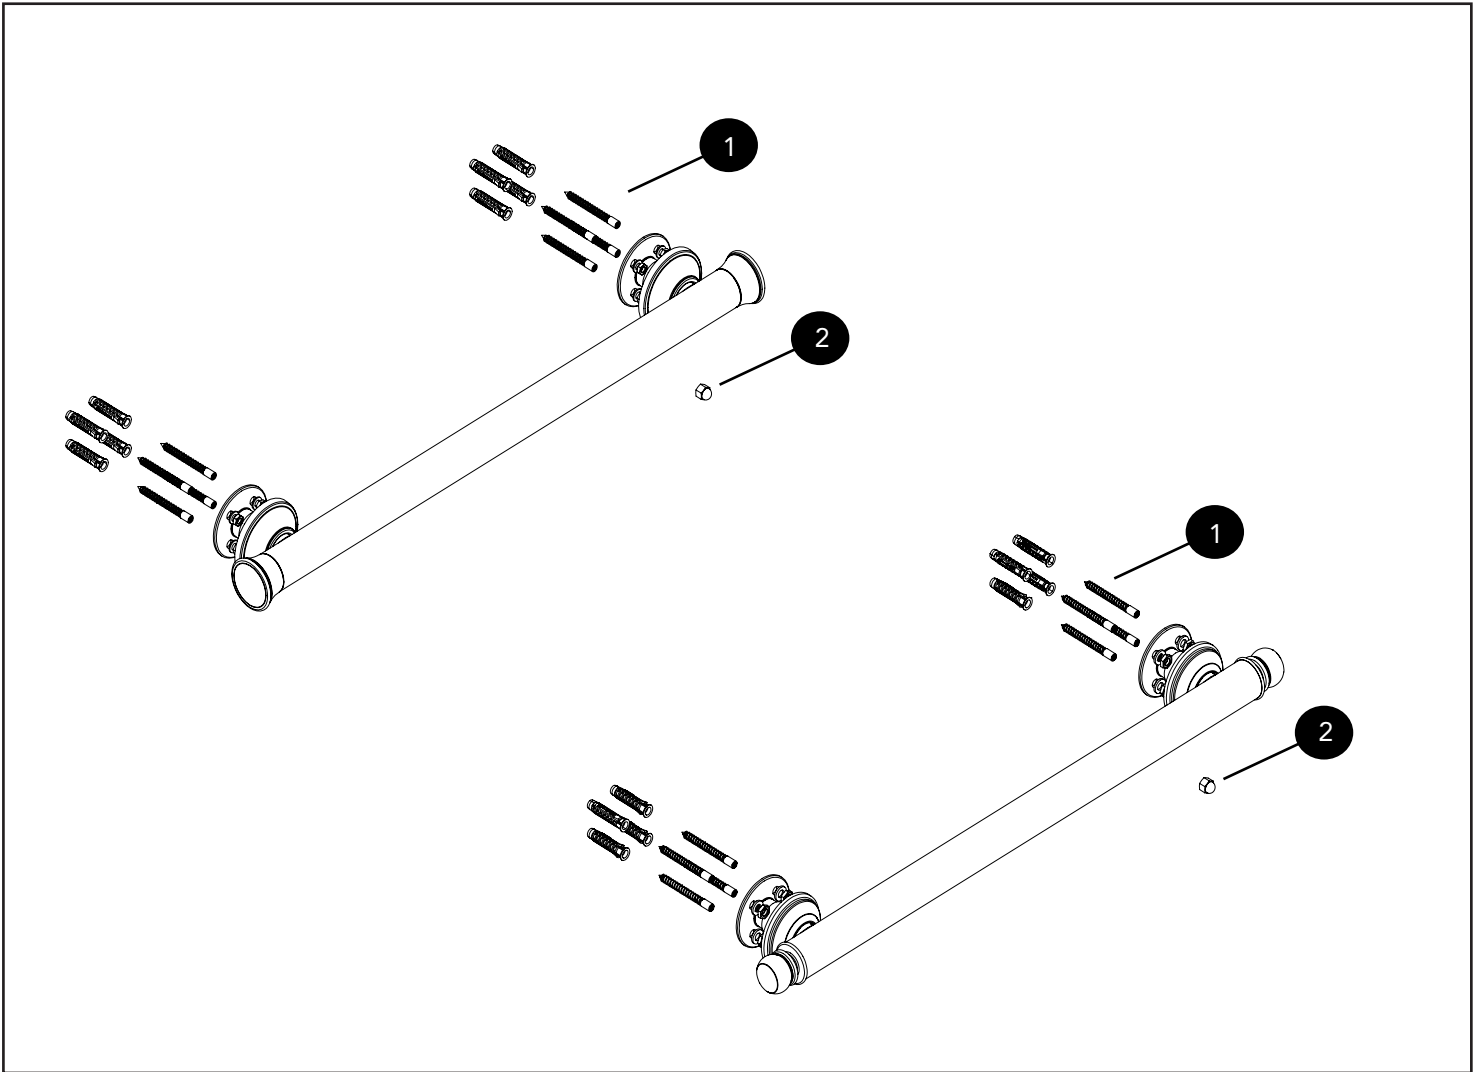

# YG200R & YG300R series Grab Bars

YG20012R YG30012R  
 YG20018R YG30018R  
 YG20024R YG30024R  
 YG20032R YG30032R  
 YG20036R YG30036R  
 YG20042R YG30042R

## Transitional Collection Series A Traditional Collection Series A

Item	Part	Description
1	THP4717	Hardware Set (4 per bag)
2	THP4716	Cap Nut