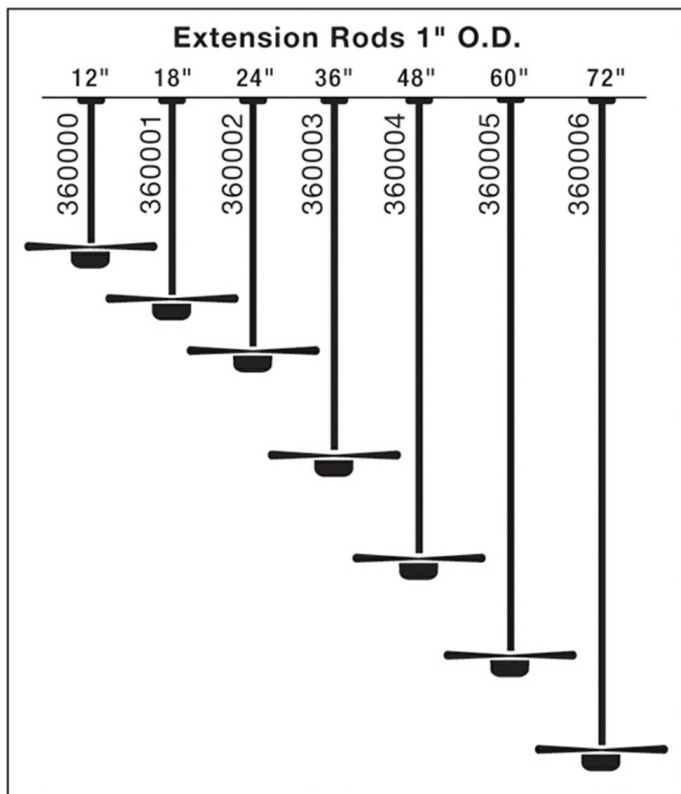

Specifications

Material	Steel
----------	-------

Qualifications

Safety Rated	Not Required
Warranty	www.kichler.com/warranty

Dimensions

Length	60.00"
Width	1.00"

Notes:

- 1) Information provided is subject to change without notice. All values are design or typical values when measured under laboratory conditions.
- 2) Incandescent Equivalent: The incandescent equivalent as presented is an approximate number and is for reference only.