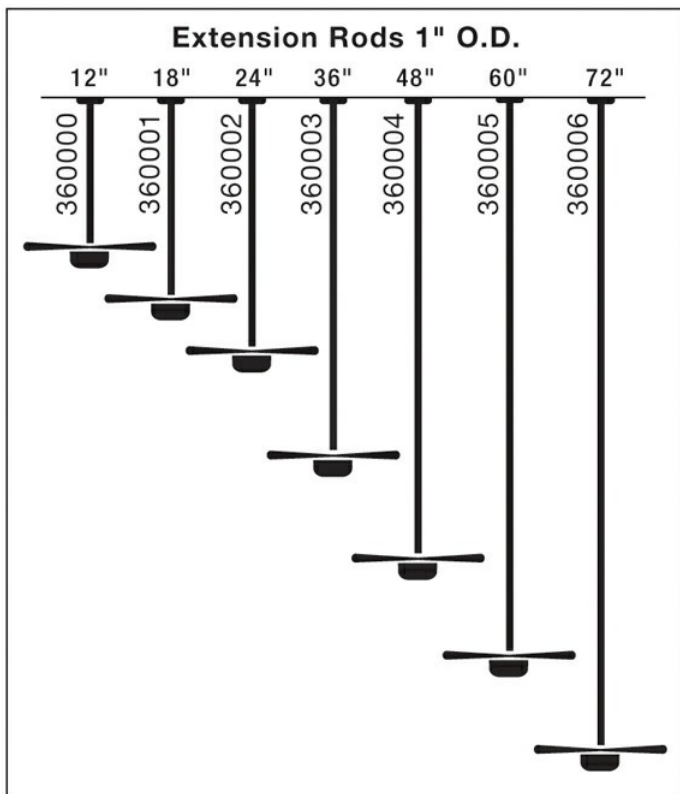

Fan Downrod 60 Inch

360005WCP (Weathered Copper Powder Coat)

Project Name: _____

Location: _____

Type: _____

Qty: _____

Comments: _____

Ordering Information

Product ID 360005WCP

Finish Weathered Copper Powder Coat

Available Finishes AP, AW, BAB, BKZ, BSS, CZ, DBK, GST, MCH, MDW, MWH, NBR, NI, OBB, OLZ, OZ, PN, SBK, SGD, SNW, TZ, TZG, TZP, WCP, WH, WSP, WZC

Dimensions

Weight 10.50 LBS

Specifications

Material Steel

Qualifications

Safety Rated Not Required

Warranty www.kichler.com/warranty

Dimensions

Length	60.00"
Width	1.00"

Notes:

1) Information provided is subject to change without notice. All values are design or typical values when measured under laboratory conditions.

2) Incandescent Equivalent: The incandescent equivalent as presented is an approximate number and is for reference only.