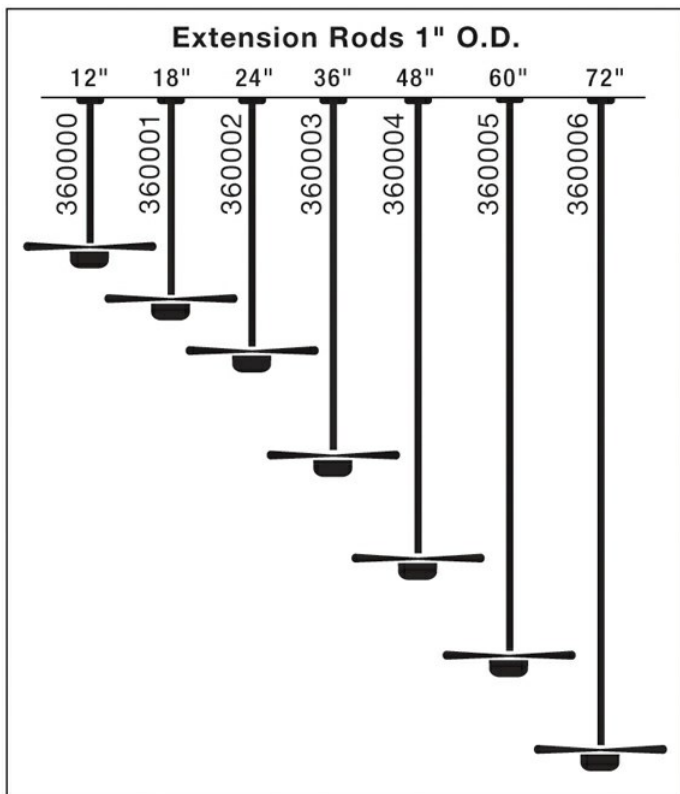

Fan Downrod 60 Inch

360005CZ (Carre Bronze)

Project Name: _____

Location: _____

Type: _____

Qty: _____

Comments: _____

Ordering Information

Product ID 360005CZ

Finish Carre Bronze

Available Finishes AP, AW, BAB, BKZ, BSS, CZ, DBK, GST, MCH, MDW, MWH, NBR, NI, OBB, OLZ, OZ, PN, SBK, SGD, SNW, TZ, TZG, TZP, WCP, WH, WSP, WZC

Dimensions

Weight 10.50 LBS

Specifications

Material Steel

Qualifications

Safety Rated Not Required

Warranty www.kichler.com/warranty

Dimensions

Length 60.00"

Width 1.00"

Notes:

1) Information provided is subject to change without notice. All values are design or typical values when measured under laboratory conditions.

2) Incandescent Equivalent: The incandescent equivalent as presented is an approximate number and is for reference only.