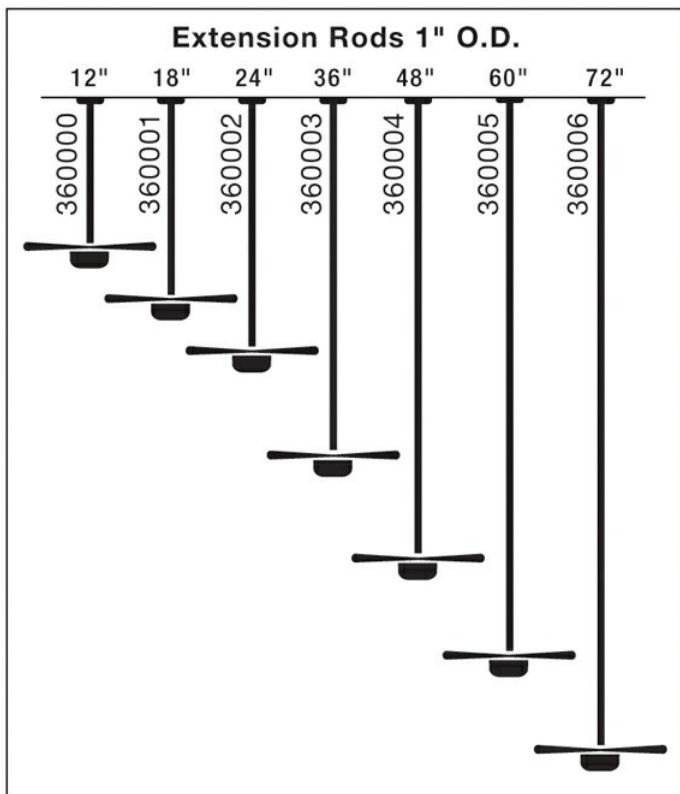

Fan Down Rod 60 in x 1 in O.D. TZP

360005TZP (Tannery Bronze Powder Coat)

Project Name: _____
Location: _____
Type: _____
Qty: _____
Comments: _____

Ordering Information

Product ID	360005TZP
Finish	Tannery Bronze Powder Coat
Available Finishes	AP, AW, BAB, BKZ, BSS, CZ, DBK, GST, MCH, MDW, MWH, NBR, NI, OBB, OLZ, OZ, PN, SBK, SGD, SNW, TZ, TZG, TZP, WCP, WH, WSP, WZC

Dimensions

Weight	10.50 LBS

Specifications

Material	Steel

Qualifications

Safety Rated	Not Required
Warranty	www.kichler.com/warranty

Dimensions

Length	60.00"
Width	1.00"