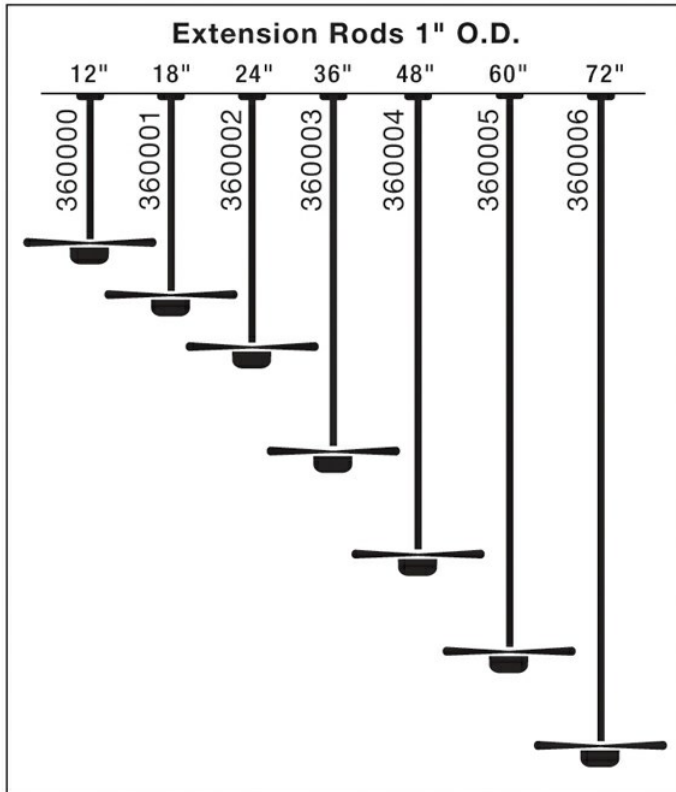

Fan Downrod 60 Inch

360005BAB (Burnished Antique Brass)

Project Name: _____
Location: _____
Type: _____
Qty: _____
Comments: _____

Ordering Information

Product ID	360005BAB
Finish	Burnished Antique Brass
Available Finishes	AP, AW, BAB, BKZ, BSS, CZ, DBK, GST, MCH, MDW, MWH, NBR, NI, OBB, OLZ, OZ, PN, SBK, SGD, SNW, TZ, TZG, TZP, WCP, WH, WSP, WZC

Dimensions

Weight	10.50 LBS

Specifications

Material	Steel

Qualifications

Safety Rated	Not Required
Warranty	www.kichler.com/warranty

Dimensions

Length	60.00"
Width	1.00"

Notes:

1) Information provided is subject to change without notice. All values are design or typical values when measured under laboratory conditions.
2) Incandescent Equivalent: The incandescent equivalent as presented is an approximate number and is for reference only.