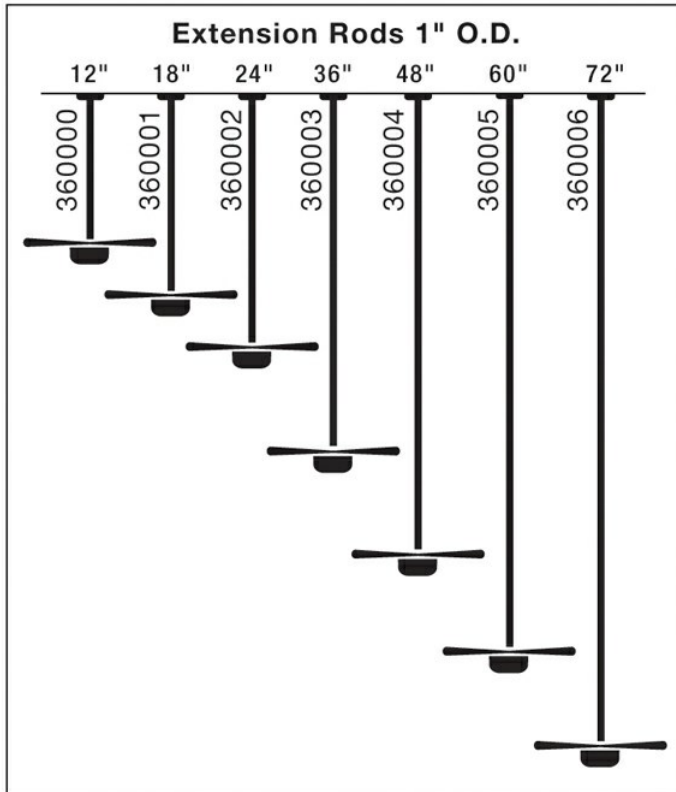

Fan Downrod 60 Inch

360005OLZ (Oiled Bronze)

Project Name: _____

Location: _____

Type: _____

Qty: _____

Comments: _____

Ordering Information