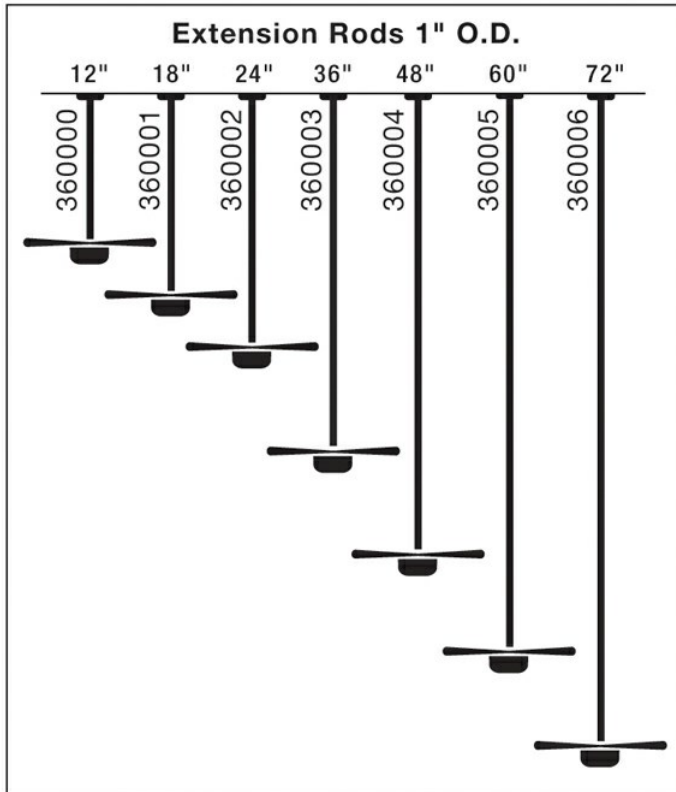

Fan Downrod 60 Inch

360005WSP (Weathered Steel Powder Coat)

Project Name: _____
Location: _____
Type: _____
Qty: _____
Comments: _____

Ordering Information

Product ID	360005WSP
Finish	Weathered Steel Powder Coat
Available Finishes	AP, AW, BAB, BKZ, BSS, CZ, DBK, GST, MCH, MDW, MWH, NBR, NI, OBB, OLZ, OZ, PN, SBK, SGD, SNW, TZ, TZG, TZP, WCP, WH, WSP, WZC

Dimensions

Weight	10.50 LBS

Specifications

Material	Steel

Qualifications

Safety Rated	Not Required
Warranty	www.kichler.com/warranty

Dimensions

Length	60.00"
Width	1.00"

Notes:

1) Information provided is subject to change without notice. All values are design or typical values when measured under laboratory conditions.
2) Incandescent Equivalent: The incandescent equivalent as presented is an approximate number and is for reference only.