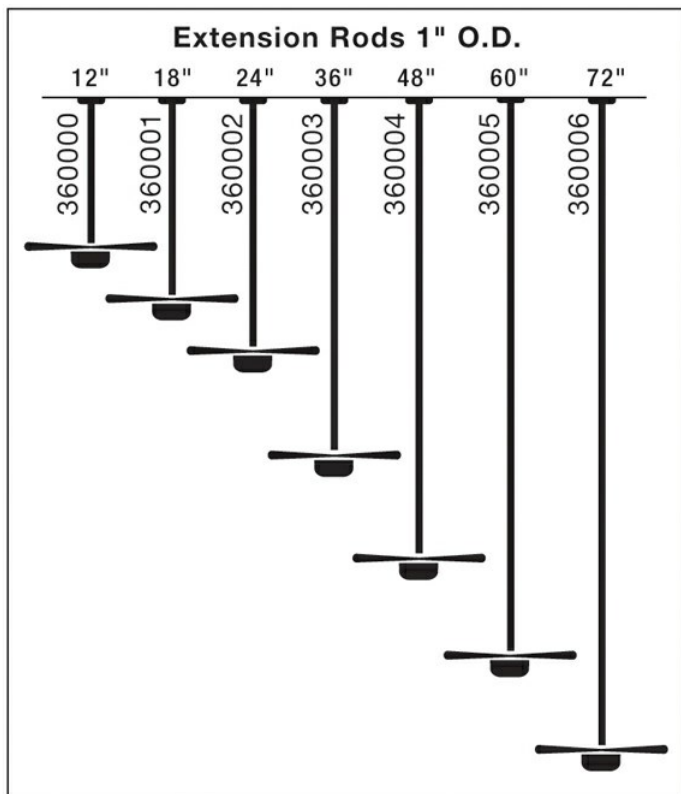

Fan Downrod 60 Inch

360005TZG (Tannery Bronze w/ Gold Accent)

Project Name: _____

Location: _____

Type: _____

Qty: _____

Comments: _____

Ordering Information

Product ID 360005TZG

Finish Tannery Bronze w/ Gold Accent

Available Finishes AP, AW, BAB, BKZ, BSS, CZ, DBK, GST, MCH, MDW, MWH, NBR, NI, OBB, OLZ, OZ, PN, SBK, SGD, SNW, TZ, TZG, TZP, WCP, WH, WSP, WZC

Dimensions

Weight 10.50 LBS

Specifications

Material Steel

Qualifications

Safety Rated Not Required

Warranty www.kichler.com/warranty

Dimensions

Length	60.00"
Width	1.00"

Notes:

1) Information provided is subject to change without notice. All values are design or typical values when measured under laboratory conditions.

2) Incandescent Equivalent: The incandescent equivalent as presented is an approximate number and is for reference only.