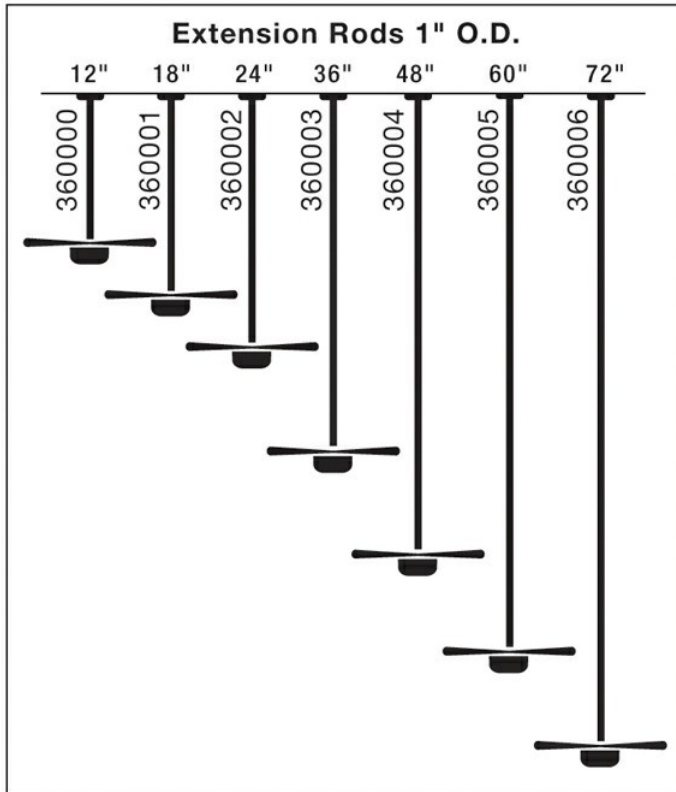

Fan Downrod 60 Inch

360005BKZ (Berkshire Bronze)

Project Name: _____
Location: _____
Type: _____
Qty: _____
Comments: _____

Ordering Information

Product ID	360005BKZ
Finish	Berkshire Bronze
Available Finishes	AP, AW, BAB, BKZ, BSS, CZ, DBK, GST, MCH, MDW, MWH, NBR, NI, OBB, OLZ, OZ, PN, SBK, SGD, SNW, TZ, TZG, TZP, WCP, WH, WSP, WZC

Dimensions

Weight	10.50 LBS

Specifications

Material	Steel

Qualifications

Safety Rated	Not Required
Warranty	www.kichler.com/warranty

Dimensions

Length	60.00"
Width	1.00"