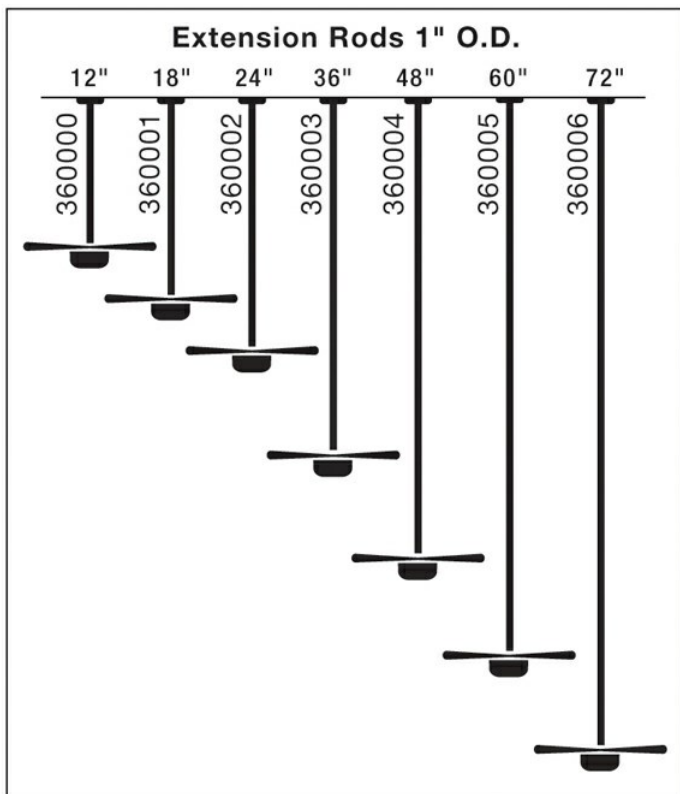

60" Fan Downrod SGD

360005SGD

Project Name: _____

Location: _____

Type: _____

Qty: _____

Comments: _____

Ordering Information

Product ID	360005SGD
Available Finishes	AP, AW, BAB, BKZ, BSS, CZ, DBK, GST, MCH, MDW, MWH, NBR, NI, OBB, OLZ, OZ, PN, SBK, SGD, SNW, TZ, TZG, TZP, WCP, WH, WSP, WZC

Dimensions

Weight	10.50 LBS

Specifications

Material	Steel

Qualifications

Safety Rated	Not Required
Warranty	www.kichler.com/warranty

Dimensions

Length	60.00"
Width	1.00"

Notes:

1) Information provided is subject to change without notice. All values are design or typical values when measured under laboratory conditions.
2) Incandescent Equivalent: The incandescent equivalent as presented is an approximate number and is for reference only.