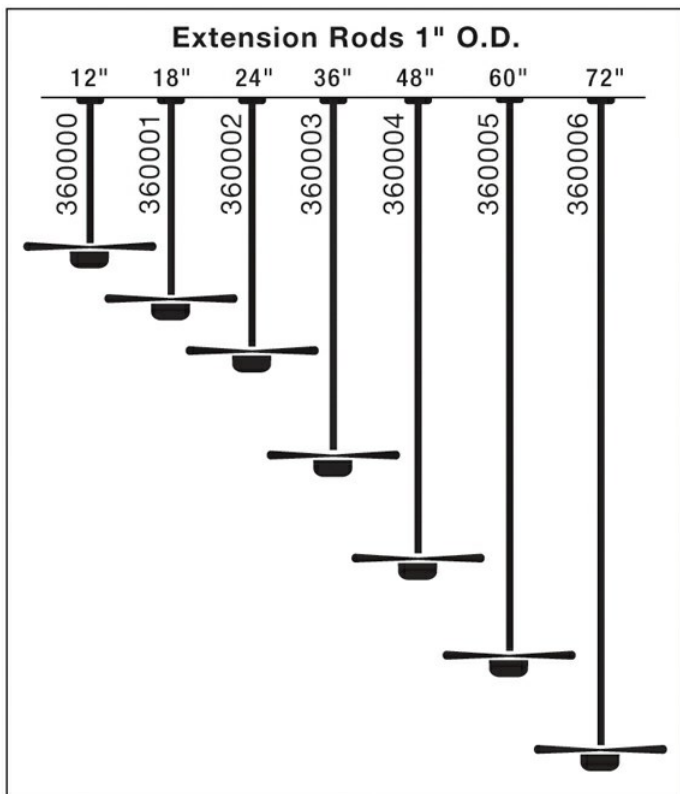

Fan Downrod 60 Inch

360005PN (Polished Nickel)

Project Name: _____

Location: _____

Type: _____

Qty: _____

Comments: _____

Ordering Information