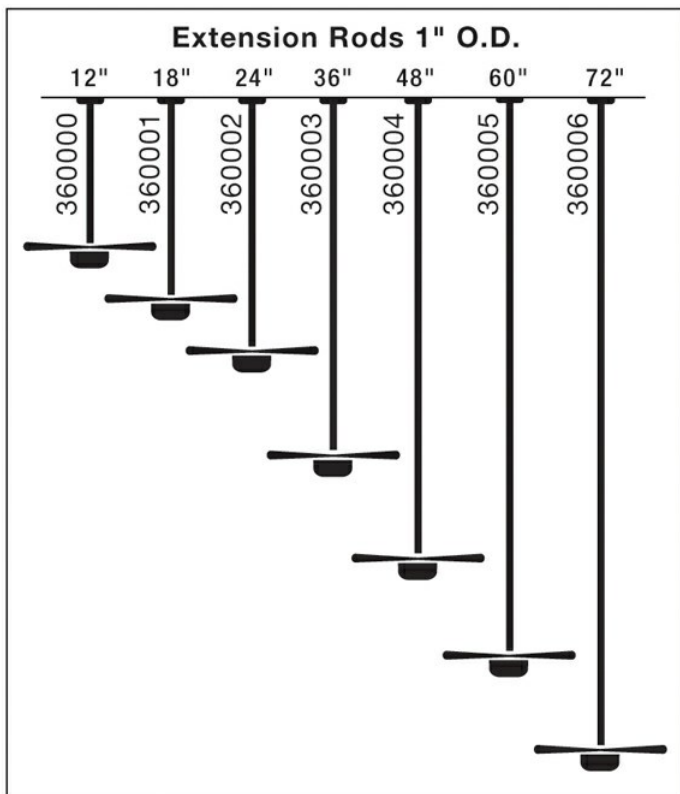

Fan Downrod 60 Inch

360005TZ (Tannery Bronze)

Project Name: _____

Location: _____

Type: _____

Qty: _____

Comments: _____

Ordering Information