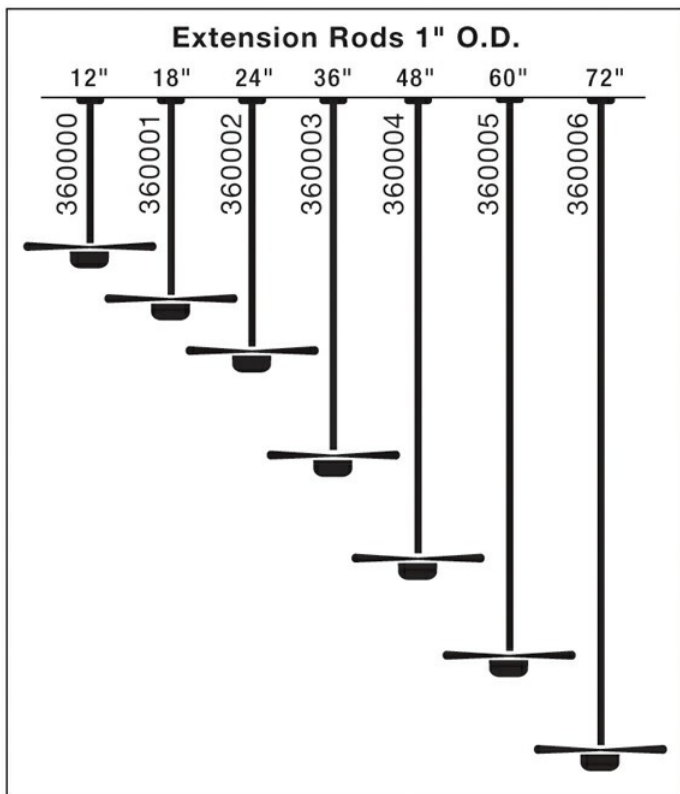

Fan Downrod 60 Inch

360005DBK (Distressed Black)

Project Name: _____
Location: _____
Type: _____
Qty: _____
Comments: _____

Ordering Information

Product ID	360005DBK
Finish	Distressed Black
Available Finishes	AP, AW, BAB, BKZ, BSS, CZ, DBK, GST, MCH, MDW, MWH, NBR, NI, OBB, OLZ, OZ, PN, SBK, SGD, SNW, TZ, TZG, TZP, WCP, WH, WSP, WZC

Dimensions

Weight	10.50 LBS

Specifications

Material	Steel

Qualifications

Safety Rated	Not Required
Warranty	www.kichler.com/warranty

Dimensions

Length	60.00"
Width	1.00"