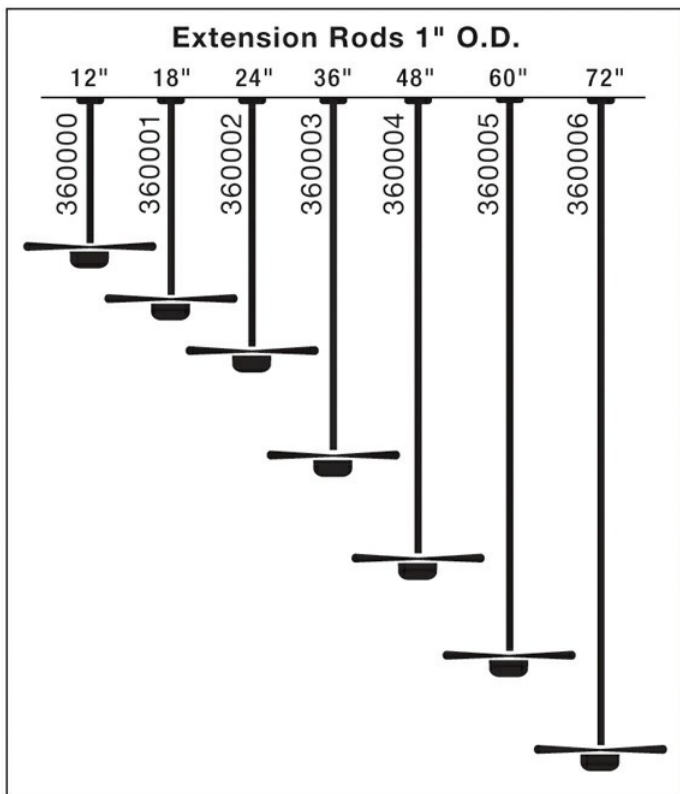

Fan Downrod 60 Inch

360005MCH (Midnight Chrome)

Project Name: _____
Location: _____
Type: _____
Qty: _____
Comments: _____

Ordering Information

Product ID	360005MCH
Finish	Midnight Chrome
Available Finishes	AP, AW, BAB, BKZ, BSS, CZ, DBK, GST, MCH, MDW, MWH, NBR, NI, OBB, OLZ, OZ, PN, SBK, SGD, SNW, TZ, TZG, TZP, WCP, WH, WSP, WZC

Dimensions

Weight	10.50 LBS

Specifications

Material	Steel

Qualifications

Safety Rated	Not Required
Warranty	www.kichler.com/warranty

Dimensions

Length	60.00"
Width	1.00"