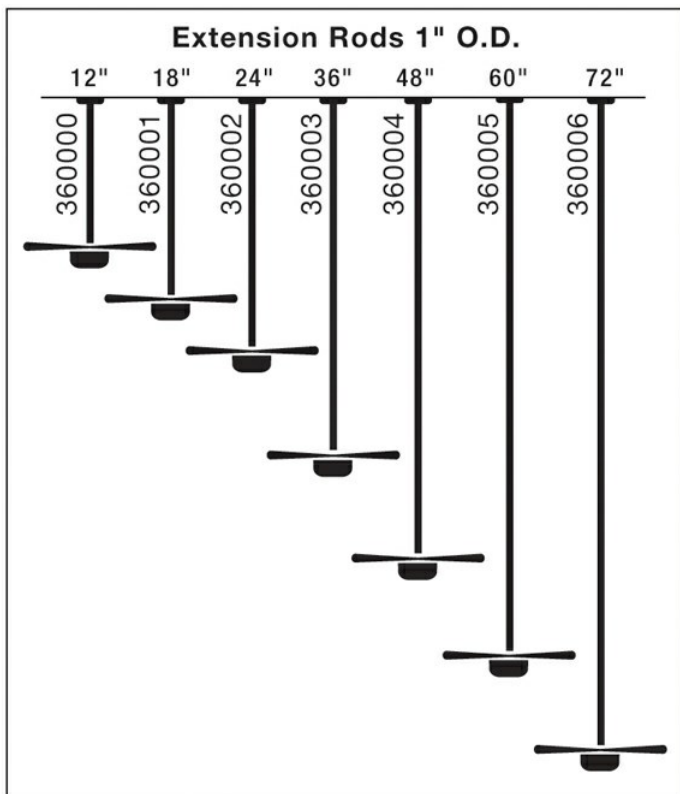

Fan Downrod 60 Inch

360005BSS (Brushed Stainless Steel)

Project Name: _____
Location: _____
Type: _____
Qty: _____
Comments: _____

Ordering Information

Product ID	360005BSS
Finish	Brushed Stainless Steel
Available Finishes	AP, AW, BAB, BKZ, BSS, CZ, DBK, GST, MCH, MDW, MWH, NBR, NI, OBB, OLZ, OZ, PN, SBK, SGD, SNW, TZ, TZG, TZP, WCP, WH, WSP, WZC

Dimensions

Weight	10.50 LBS

Specifications

Material	Steel

Qualifications

Safety Rated	Not Required
Warranty	www.kichler.com/warranty

Dimensions

Length	60.00"
Width	1.00"

Notes:

1) Information provided is subject to change without notice. All values are design or typical values when measured under laboratory conditions.
2) Incandescent Equivalent: The incandescent equivalent as presented is an approximate number and is for reference only.