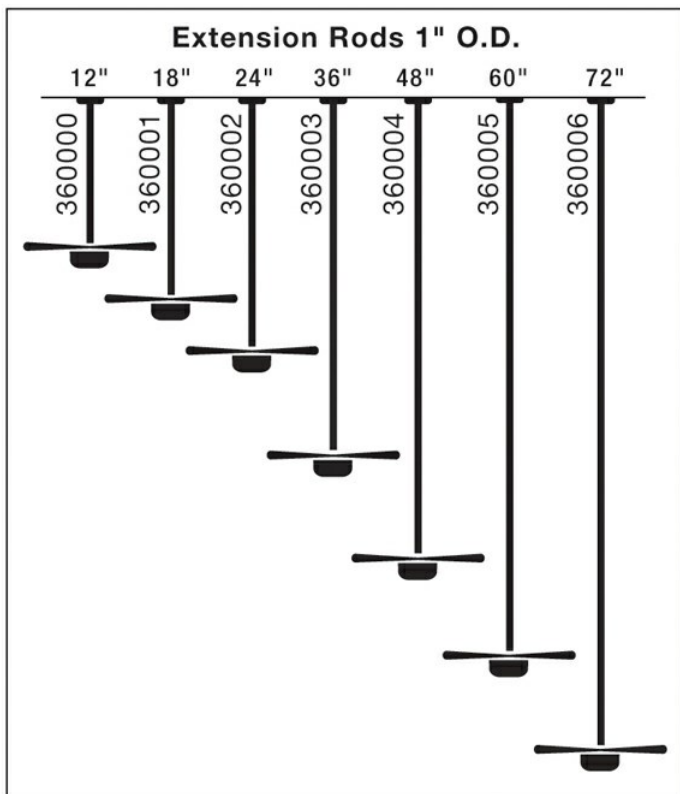

60" Fan Downrod MWH

360005MWH

Project Name: _____

Location: _____

Type: _____

Qty: _____

Comments: _____

Ordering Information

Product ID	360005MWH
Available Finishes	AP, AW, BAB, BKZ, BSS, CZ, DBK, GST, MCH, MDW, MWH, NBR, NI, OBB, OLZ, OZ, PN, SBK, SGD, SNW, TZ, TZG, TZP, WCP, WH, WSP, WZC

Dimensions

Weight	10.50 LBS

Specifications

Material	Steel

Qualifications

Safety Rated	Not Required
Warranty	www.kichler.com/warranty

Dimensions

Length	60.00"
Width	1.00"

Notes:

1) Information provided is subject to change without notice. All values are design or typical values when measured under laboratory conditions.
2) Incandescent Equivalent: The incandescent equivalent as presented is an approximate number and is for reference only.