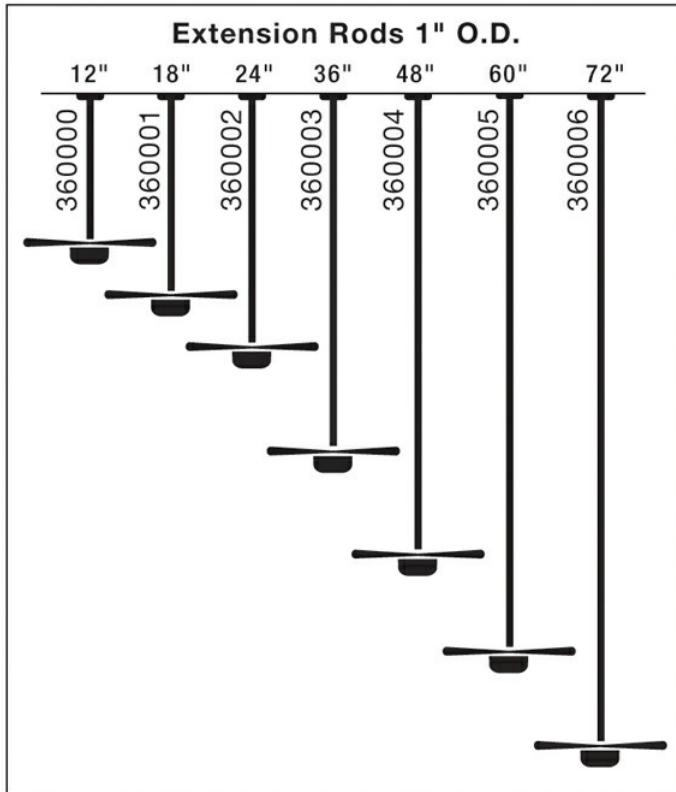

Fan Downrod 60 Inch

360005NI (Brushed Nickel)

Project Name: _____

Location: _____

Type: _____

Qty: _____

Comments: _____

Ordering Information

Product ID 360005NI

Finish Brushed Nickel

Available Finishes AP, AW, BAB, BKZ, BSS, CZ, DBK, GST, MCH, MDW, MWH, NBR, NI, OBB, OLZ, OZ, PN, SBK, SGD, SNW, TZ, TZG, TZP, WCP, WH, WSP, WZC

Dimensions

Weight 10.50 LBS

Specifications

Material Steel

Qualifications

Safety Rated Not Required

Warranty www.kichler.com/warranty

Dimensions

Length	60.00"
Width	1.00"

Notes:

1) Information provided is subject to change without notice. All values are design or typical values when measured under laboratory conditions.

2) Incandescent Equivalent: The incandescent equivalent as presented is an approximate number and is for reference only.