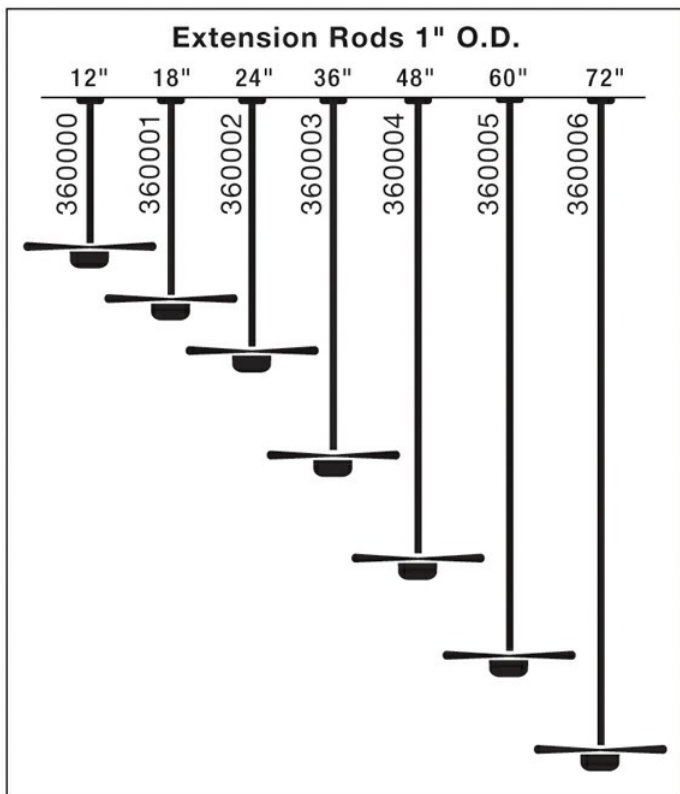

Fan Downrod 60 Inch

360005GST (Galvanized Steel)

Project Name: _____
Location: _____
Type: _____
Qty: _____
Comments: _____

Ordering Information

Product ID	360005GST
Finish	Galvanized Steel
Available Finishes	AP, AW, BAB, BKZ, BSS, CZ, DBK, GST, MCH, MDW, MWH, NBR, NI, OBB, OLZ, OZ, PN, SBK, SGD, SNW, TZ, TZG, TZP, WCP, WH, WSP, WZC

Dimensions

Weight	10.50 LBS

Specifications

Material	Steel

Qualifications

Safety Rated	Not Required
Warranty	www.kichler.com/warranty

Dimensions

Length	60.00"
Width	1.00"