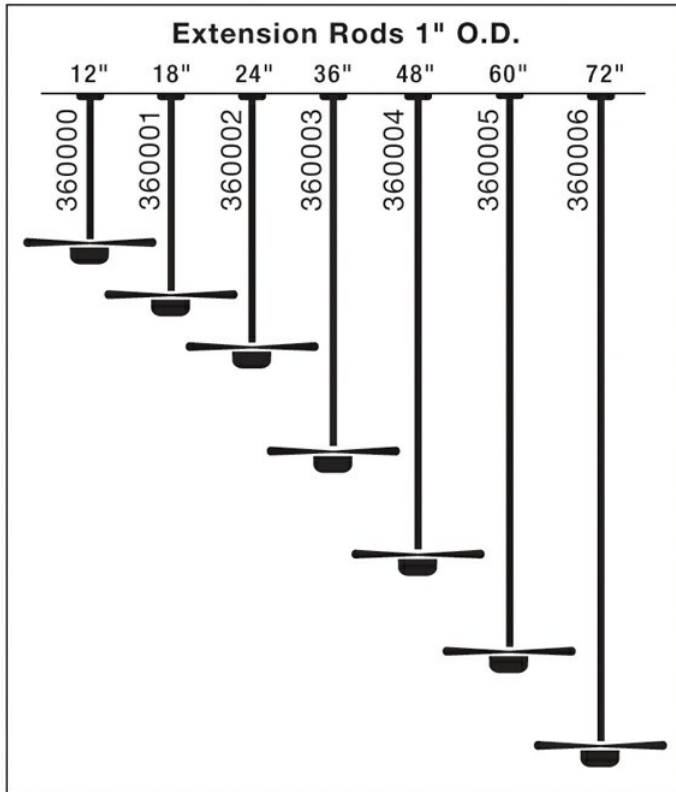

Fan Downrod 60 Inch

360005WH (White)

Project Name: _____

Location: _____

Type: _____

Qty: _____

Comments: _____

Ordering Information

Product ID 360005WH

Finish White

Available Finishes AP, AW, BAB, BKZ, BSS, CZ, DBK, GST, MCH, MDW, MWH, NBR, NI, OBB, OLZ, OZ, PN, SBK, SGD, SNW, TZ, TZG, TZP, WCP, WH, WSP, WZC

Dimensions

Weight 10.50 LBS

Specifications

Material Steel

Qualifications

Safety Rated Not Required

Warranty www.kichler.com/warranty

Dimensions

Length	60.00"
Width	1.00"

Notes:

1) Information provided is subject to change without notice. All values are design or typical values when measured under laboratory conditions.
2) Incandescent Equivalent: The incandescent equivalent as presented is an approximate number and is for reference only.