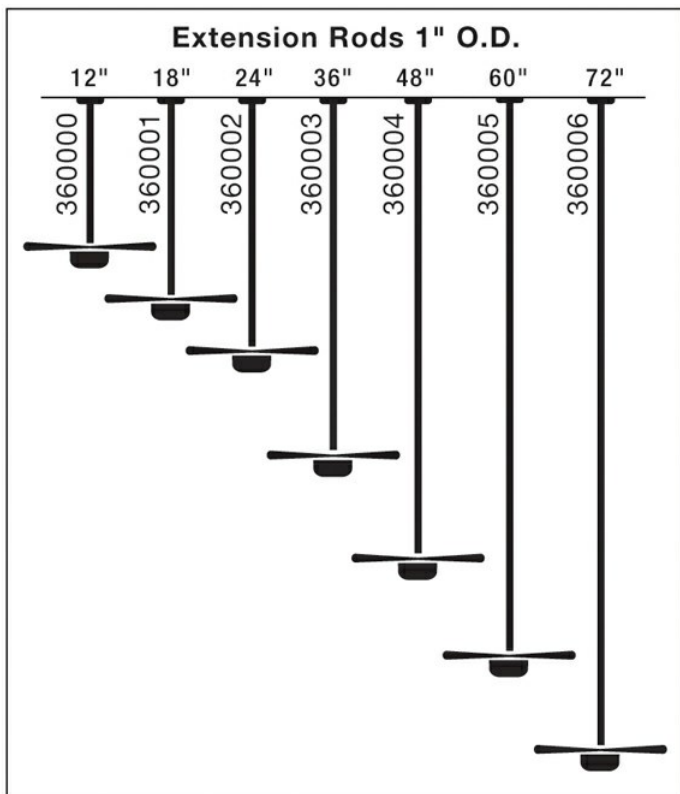

60 Inch Fan Downrod - WZC WZC

360005WZC

Project Name: _____

Location: _____

Type: _____

Qty: _____

Comments: _____

Ordering Information