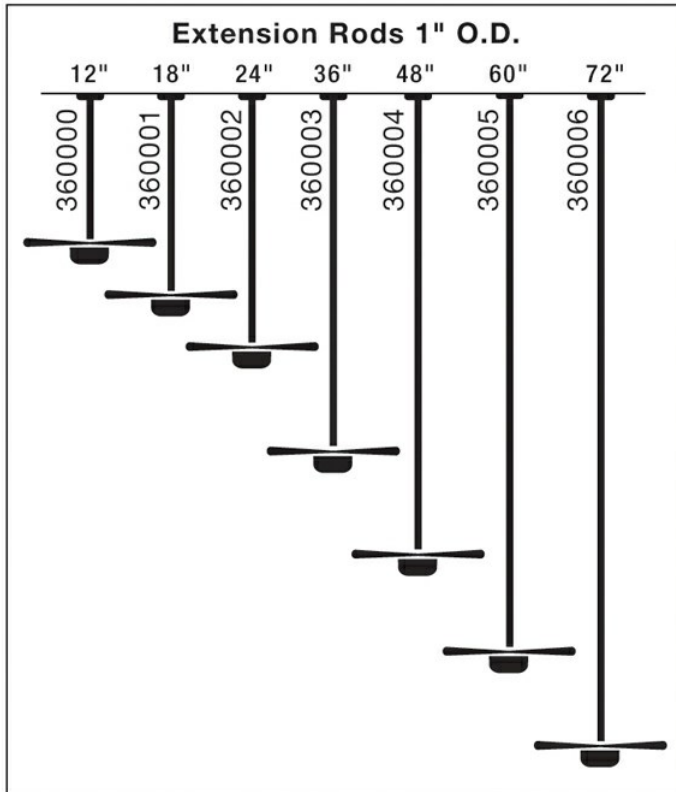

60" Fan Downrod NBR

360005NBR (Natural Brass)

Project Name: _____

Location: _____

Type: _____

Qty: _____

Comments: _____

Ordering Information

Product ID 360005NBR

Finish Natural Brass

Available Finishes AP, AW, BAB, BKZ, BSS, CZ, DBK, GST, MCH, MDW, MWH, NBR, NI, OBB, OLZ, OZ, PN, SBK, SGD, SNW, TZ, TZG, TZP, WCP, WH, WSP, WZC

Dimensions

Weight 10.50 LBS

Specifications

Material Steel

Qualifications

Safety Rated Not Required

Warranty www.kichler.com/warranty

Dimensions

Length	60.00"
Width	1.00"

Notes:

1) Information provided is subject to change without notice. All values are design or typical values when measured under laboratory conditions.

2) Incandescent Equivalent: The incandescent equivalent as presented is an approximate number and is for reference only.