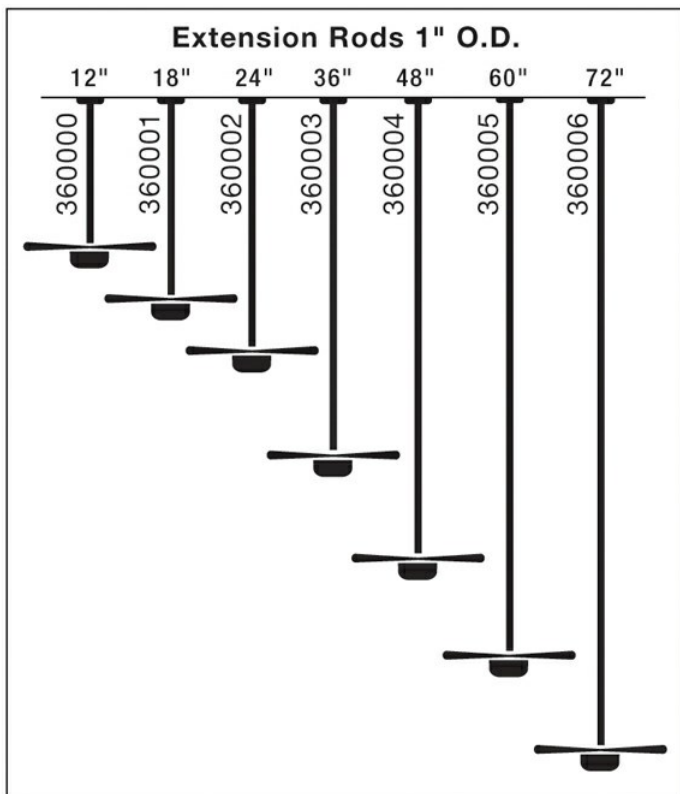

Fan Downrod 60 Inch

360005SNW (Satin Natural White)

Project Name: _____
Location: _____
Type: _____
Qty: _____
Comments: _____

Ordering Information

Product ID	360005SNW
Finish	Satin Natural White
Available Finishes	AP, AW, BAB, BKZ, BSS, CZ, DBK, GST, MCH, MDW, MWH, NBR, NI, OBB, OLZ, OZ, PN, SBK, SGD, SNW, TZ, TZG, TZP, WCP, WH, WSP, WZC

Dimensions

Weight	10.50 LBS

Specifications

Material	Steel

Qualifications

Safety Rated	Not Required
Warranty	www.kichler.com/warranty

Dimensions

Length	60.00"
Width	1.00"

Notes:

1) Information provided is subject to change without notice. All values are design or typical values when measured under laboratory conditions.
2) Incandescent Equivalent: The incandescent equivalent as presented is an approximate number and is for reference only.