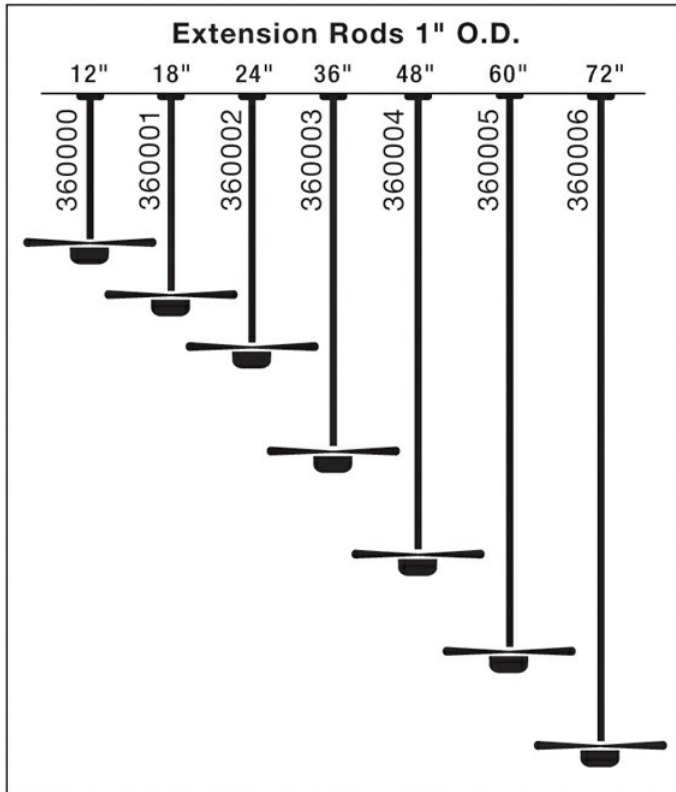

Fan Downrod 60 Inch

360005SBK (Satin Black)

Project Name: _____

Location: _____

Type: _____

Qty: _____

Comments: _____

Ordering Information

Product ID 360005SBK

Finish Satin Black

Available Finishes AP, AW, BAB, BKZ, BSS, CZ, DBK, GST, MCH, MDW, MWH, NBR, NI, OBB, OLZ, OZ, PN, SBK, SGD, SNW, TZ, TZG, TZP, WCP, WH, WSP, WZC

Dimensions

Weight 10.50 LBS

Specifications

Material Steel

Qualifications

Safety Rated Not Required

Warranty www.kichler.com/warranty

Dimensions

Length	60.00"
Width	1.00"

Notes:

1) Information provided is subject to change without notice. All values are design or typical values when measured under laboratory conditions.
2) Incandescent Equivalent: The incandescent equivalent as presented is an approximate number and is for reference only.