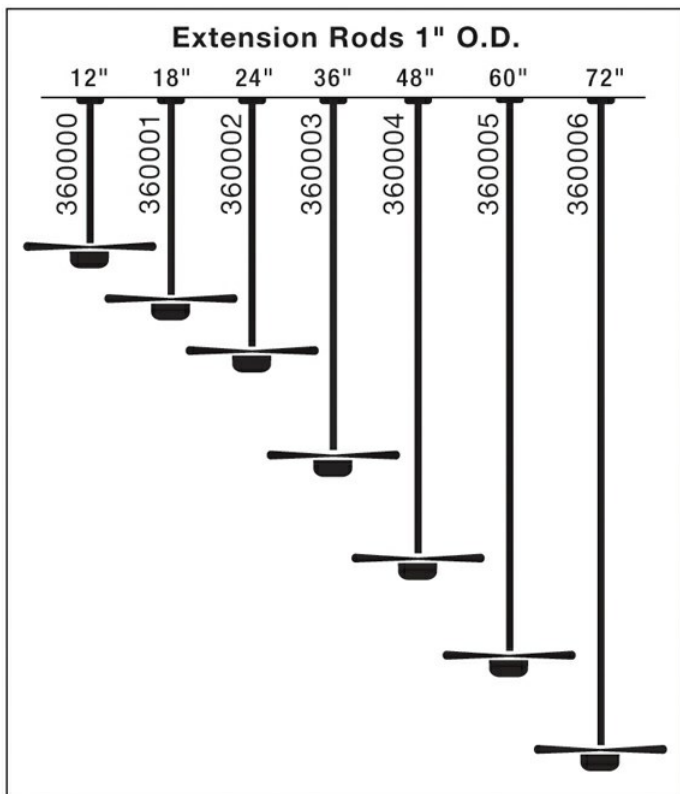

Fan Downrod 60 Inch

360005AP (Antique Pewter)

Project Name: _____

Location: _____

Type: _____

Qty: _____

Comments: _____

Ordering Information

Product ID	360005AP
Finish	Antique Pewter
Available Finishes	AP, AW, BAB, BKZ, BSS, CZ, DBK, GST, MCH, MDW, MWH, NBR, NI, OBB, OLZ, OZ, PN, SBK, SGD, SNW, TZ, TZG, TZP, WCP, WH, WSP, WZC

Dimensions

Weight	10.50 LBS

Specifications

Material	Steel

Qualifications

Safety Rated	Not Required
Warranty	www.kichler.com/warranty

Dimensions

Length	60.00"
Width	1.00"

Notes:

1) Information provided is subject to change without notice. All values are design or typical values when measured under laboratory conditions.
2) Incandescent Equivalent: The incandescent equivalent as presented is an approximate number and is for reference only.