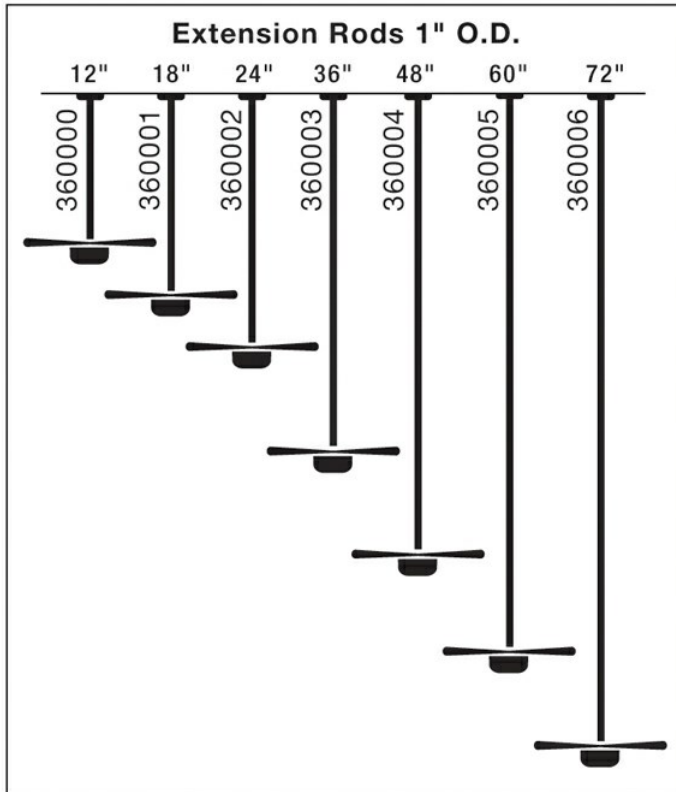

Fan Downrod 60 Inch

360005OZ (Olde Bronze)

Project Name: _____

Location: _____

Type: _____

Qty: _____

Comments: _____

Ordering Information