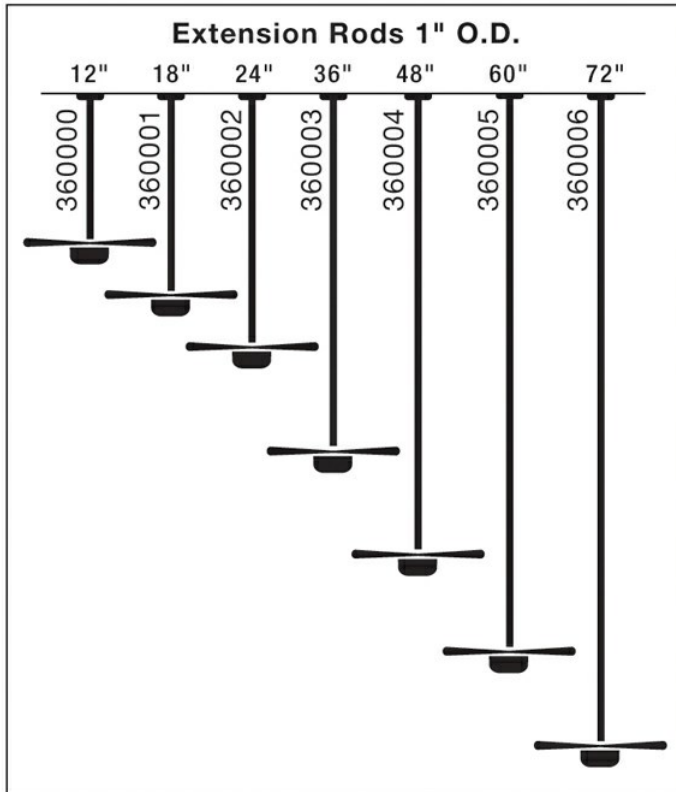

Fan Downrod 60 Inch

360005MDW (Mediterranean Walnut)

Project Name: _____
Location: _____
Type: _____
Qty: _____
Comments: _____

Ordering Information

Product ID	360005MDW
Finish	Mediterranean Walnut
Available Finishes	AP, AW, BAB, BKZ, BSS, CZ, DBK, GST, MCH, MDW, MWH, NBR, NI, OBB, OLZ, OZ, PN, SBK, SGD, SNW, TZ, TZG, TZP, WCP, WH, WSP, WZC

Dimensions

Weight	10.50 LBS

Specifications

Material	Steel

Qualifications

Safety Rated	Not Required
Warranty	www.kichler.com/warranty

Dimensions

Length	60.00"
Width	1.00"

Notes:

1) Information provided is subject to change without notice. All values are design or typical values when measured under laboratory conditions.
2) Incandescent Equivalent: The incandescent equivalent as presented is an approximate number and is for reference only.