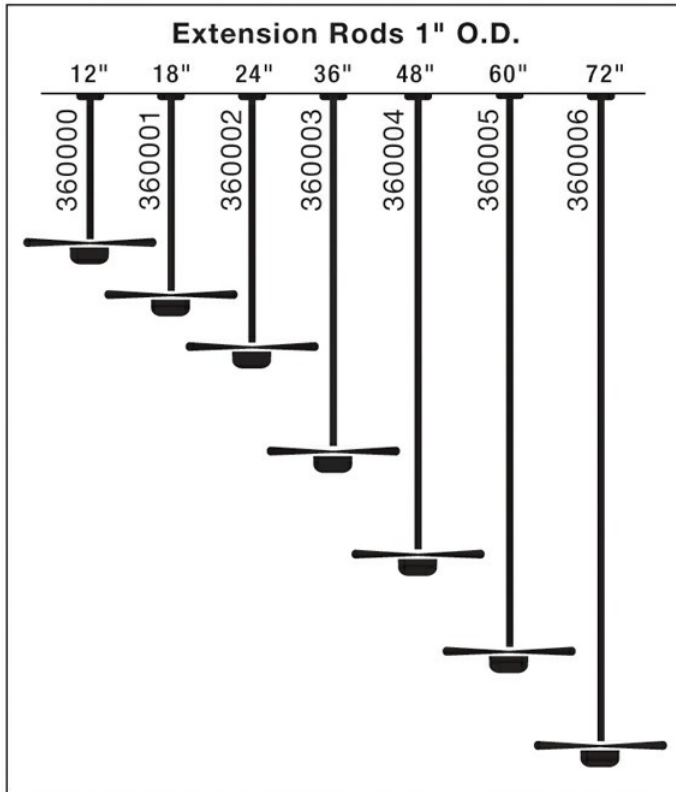

Fan Downrod 60 Inch

360005OBB (Oil Brushed Bronze)

Project Name: _____
Location: _____
Type: _____
Qty: _____
Comments: _____

Ordering Information

Product ID	360005OBB
Finish	Oil Brushed Bronze
Available Finishes	AP, AW, BAB, BKZ, BSS, CZ, DBK, GST, MCH, MDW, MWH, NBR, NI, OBB, OLZ, OZ, PN, SBK, SGD, SNW, TZ, TZG, TZP, WCP, WH, WSP, WZC

Dimensions

Weight	10.50 LBS

Specifications

Material	Steel

Qualifications

Safety Rated	Not Required
Warranty	www.kichler.com/warranty

Dimensions

Length	60.00"
Width	1.00"

Notes:

1) Information provided is subject to change without notice. All values are design or typical values when measured under laboratory conditions.
2) Incandescent Equivalent: The incandescent equivalent as presented is an approximate number and is for reference only.