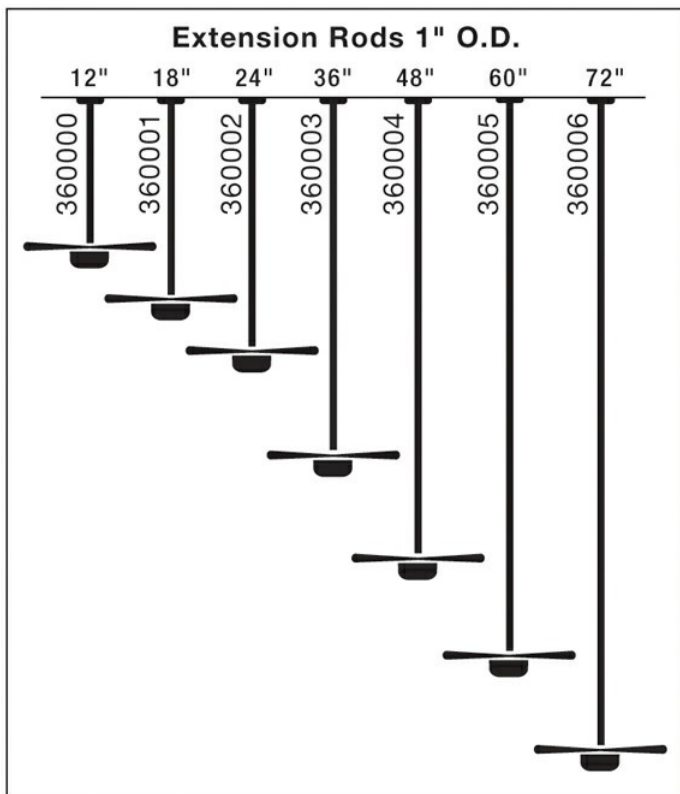

Fan Downrod 48 Inch

360004MCH (Midnight Chrome)

Project Name: _____
Location: _____
Type: _____
Qty: _____
Comments: _____

Ordering Information

Product ID	360004MCH
Finish	Midnight Chrome
Available Finishes	AP, AW, BAB, BKZ, BSS, CZ, DBK, GST, MCH, MDW, MWH, NBR, NI, OBB, OLZ, OZ, PN, SBK, SGD, SNW, TZ, TZG, TZP, WCP, WH, WSP, WZC

Dimensions

Weight	9.00 LBS

Specifications

Material	Steel

Qualifications

Safety Rated	Not Required
Warranty	www.kichler.com/warranty

Dimensions

Length	48.00"
Width	1.00"