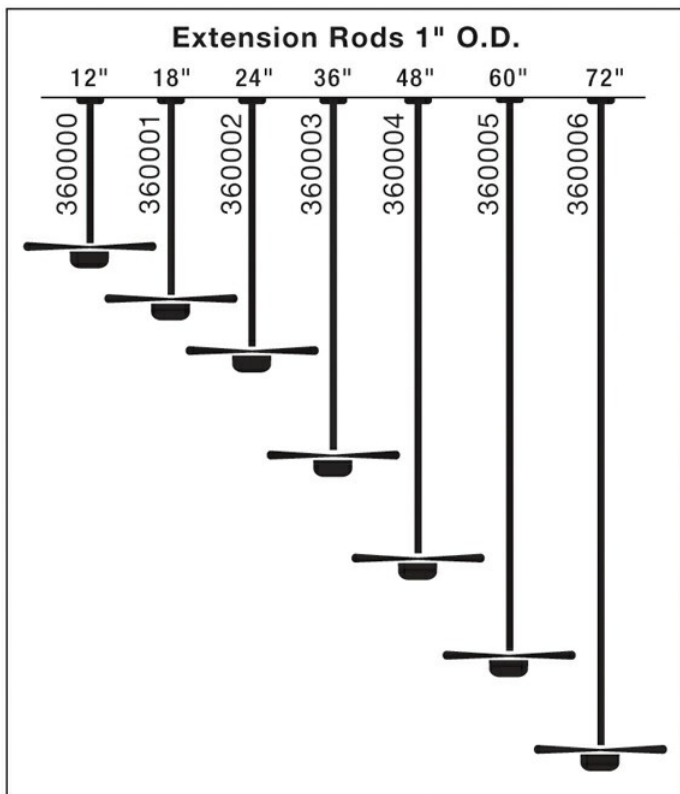

Fan Downrod 48 Inch

360004OZ (Olde Bronze)

Project Name: _____

Location: _____

Type: _____

Qty: _____

Comments: _____

Ordering Information