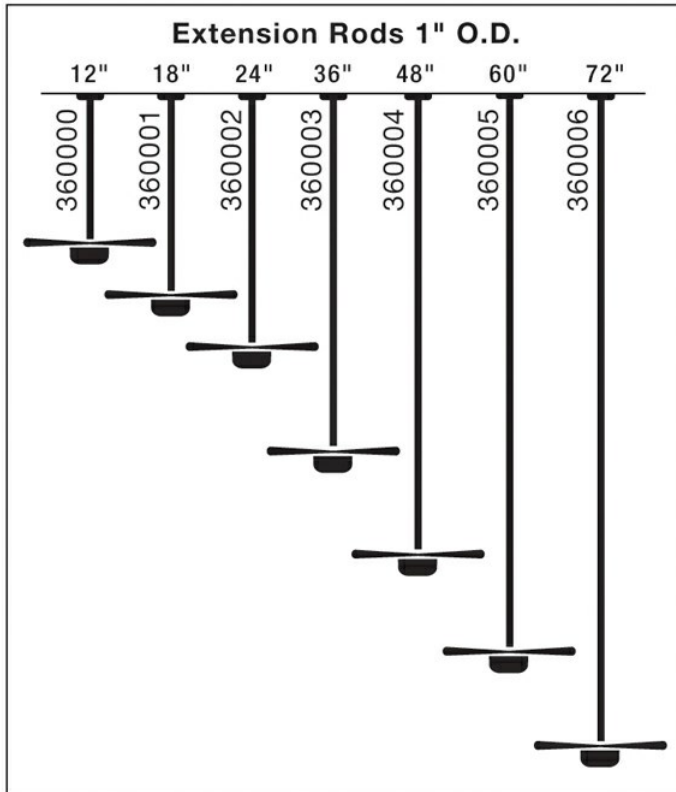

Fan Downrod 48 Inch

360004SNW (Satin Natural White)

Project Name: _____
Location: _____
Type: _____
Qty: _____
Comments: _____

Ordering Information

Product ID	360004SNW
Finish	Satin Natural White
Available Finishes	AP, AW, BAB, BKZ, BSS, CZ, DBK, GST, MCH, MDW, MWH, NBR, NI, OBB, OLZ, OZ, PN, SBK, SGD, SNW, TZ, TZG, TZP, WCP, WH, WSP, WZC

Dimensions

Weight	9.00 LBS

Specifications

Material	Steel

Qualifications

Safety Rated	Not Required
Warranty	www.kichler.com/warranty

Dimensions

Length	48.00"
Width	1.00"

Notes:

1) Information provided is subject to change without notice. All values are design or typical values when measured under laboratory conditions.
2) Incandescent Equivalent: The incandescent equivalent as presented is an approximate number and is for reference only.