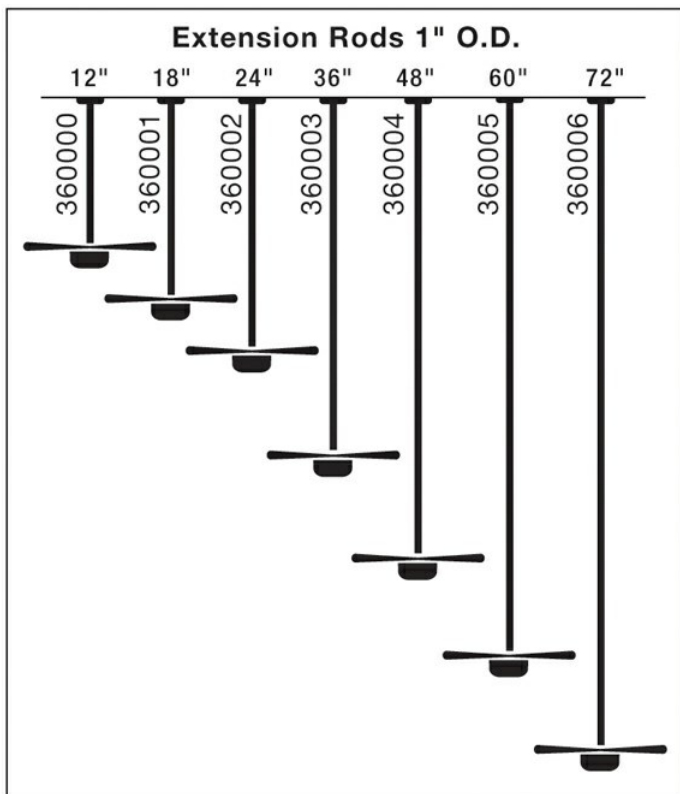

Fan Downrod 48 Inch

360004TZ (Tannery Bronze)

Project Name: _____

Location: _____

Type: _____

Qty: _____

Comments: _____

Ordering Information