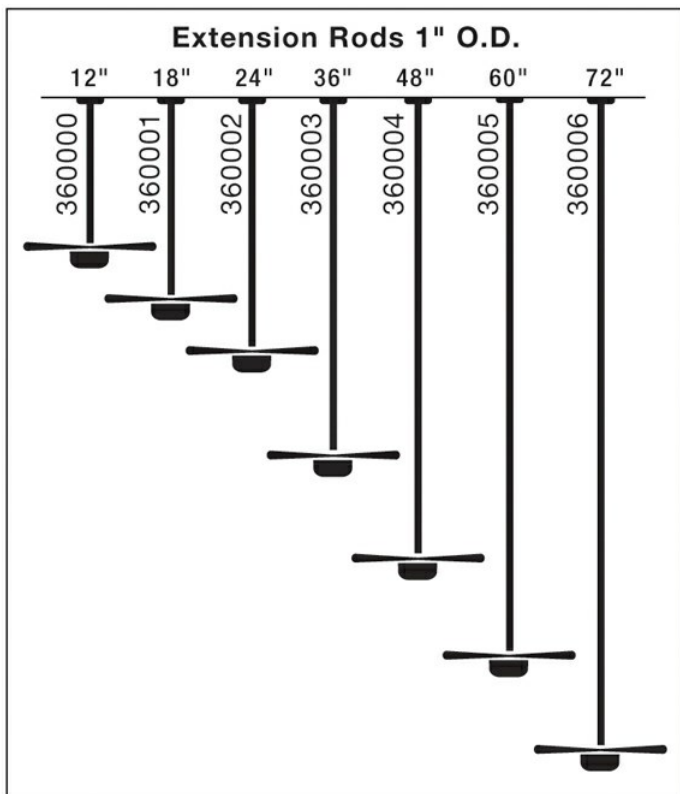

Fan Down Rod 48 in. TZP

360004TZP (Tannery Bronze Powder Coat)

Project Name: _____
Location: _____
Type: _____
Qty: _____
Comments: _____

Ordering Information

Product ID	360004TZP
Finish	Tannery Bronze Powder Coat
Available Finishes	AP, AW, BAB, BKZ, BSS, CZ, DBK, GST, MCH, MDW, MWH, NBR, NI, OBB, OLZ, OZ, PN, SBK, SGD, SNW, TZ, TZG, TZP, WCP, WH, WSP, WZC

Dimensions

Weight	9.00 LBS

Specifications

Material	Steel

Qualifications

Safety Rated	Not Required
Warranty	www.kichler.com/warranty

Dimensions

Length	48.00"
Width	1.00"

Notes:

1) Information provided is subject to change without notice. All values are design or typical values when measured under laboratory conditions.
2) Incandescent Equivalent: The incandescent equivalent as presented is an approximate number and is for reference only.