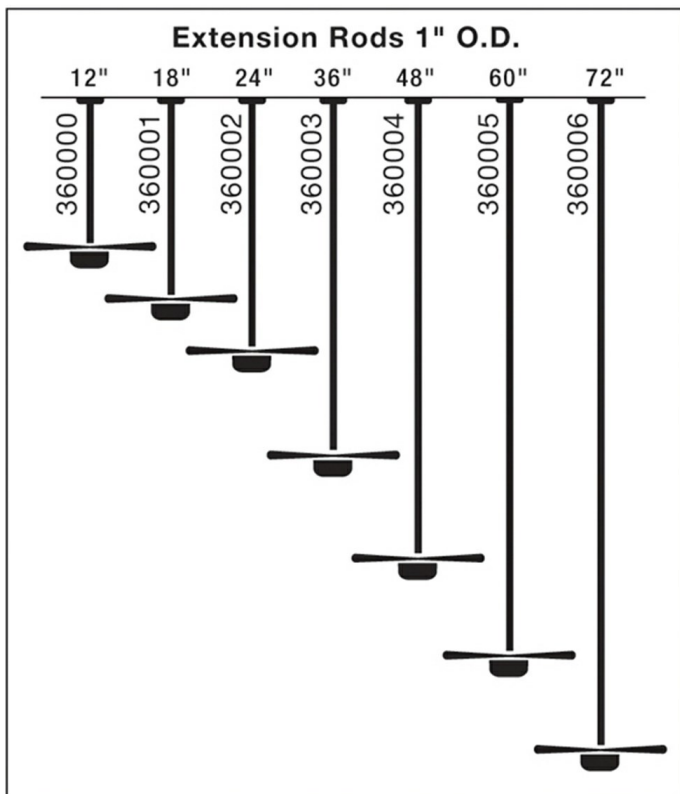

Specifications

Material	Steel
----------	-------

Qualifications

Safety Rated	Not Required
Warranty	www.kichler.com/warranty

Dimensions

Length	48.00"
Width	1.00"

Notes:

- 1) Information provided is subject to change without notice. All values are design or typical values when measured under laboratory conditions.
- 2) Incandescent Equivalent: The incandescent equivalent as presented is an approximate number and is for reference only.