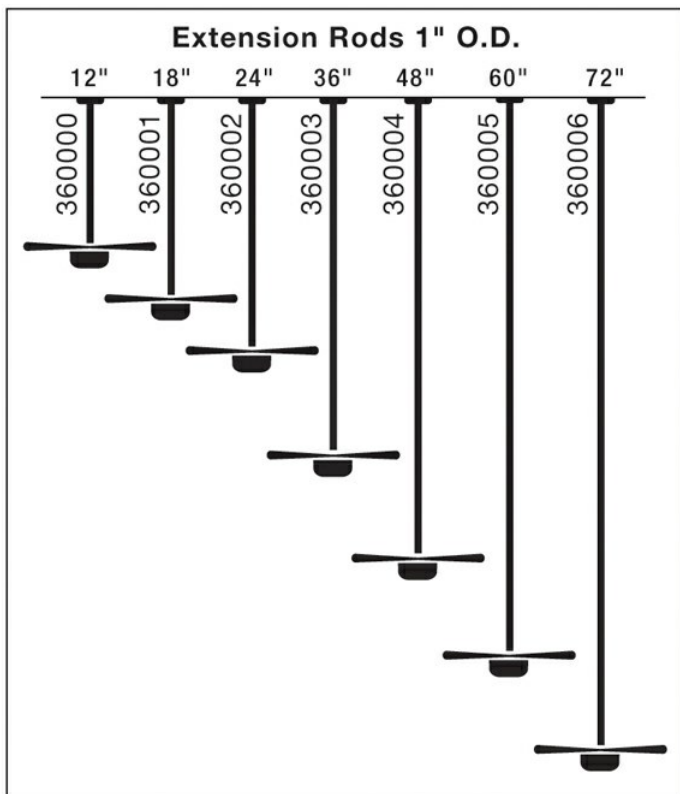

Fan Downrod 48 Inch

360004BAB (Burnished Antique Brass)

Project Name: _____
Location: _____
Type: _____
Qty: _____
Comments: _____

Ordering Information

Product ID	360004BAB
Finish	Burnished Antique Brass
Available Finishes	AP, AW, BAB, BKZ, BSS, CZ, DBK, GST, MCH, MDW, MWH, NBR, NI, OBB, OLZ, OZ, PN, SBK, SGD, SNW, TZ, TZG, TZP, WCP, WH, WSP, WZC

Dimensions

Weight	9.00 LBS

Specifications

Material	Steel

Qualifications

Safety Rated	Not Required
Warranty	www.kichler.com/warranty

Dimensions

Length	48.00"
Width	1.00"