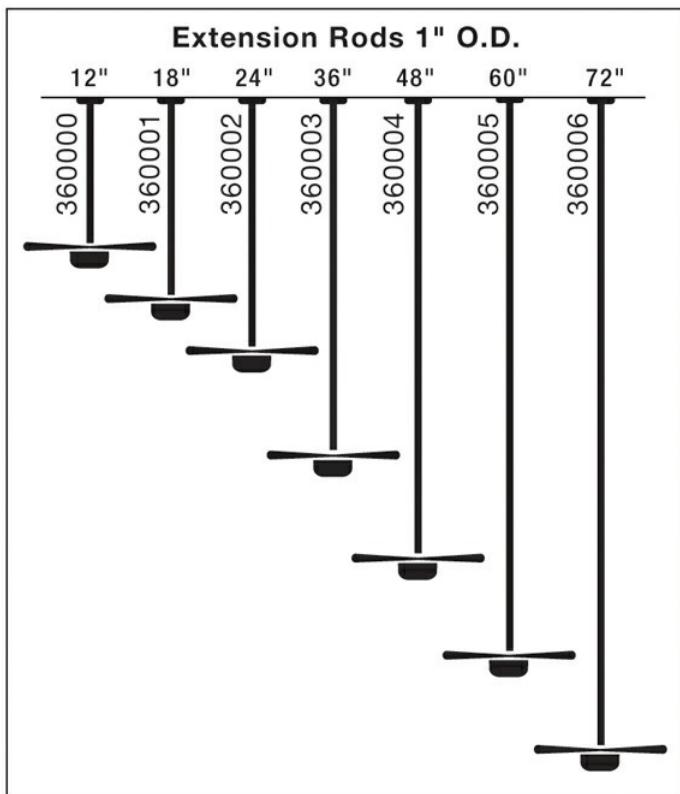

Fan Downrod 48 Inch

360004MDW (Mediterranean Walnut)

Project Name: _____
Location: _____
Type: _____
Qty: _____
Comments: _____

Ordering Information

Product ID	360004MDW
Finish	Mediterranean Walnut
Available Finishes	AP, AW, BAB, BKZ, BSS, CZ, DBK, GST, MCH, MDW, MWH, NBR, NI, OBB, OLZ, OZ, PN, SBK, SGD, SNW, TZ, TZG, TZP, WCP, WH, WSP, WZC

Dimensions

Weight	9.00 LBS

Specifications

Material	Steel

Qualifications

Safety Rated	Not Required
Warranty	www.kichler.com/warranty

Dimensions

Length	48.00"
Width	1.00"

Notes:

1) Information provided is subject to change without notice. All values are design or typical values when measured under laboratory conditions.
2) Incandescent Equivalent: The incandescent equivalent as presented is an approximate number and is for reference only.