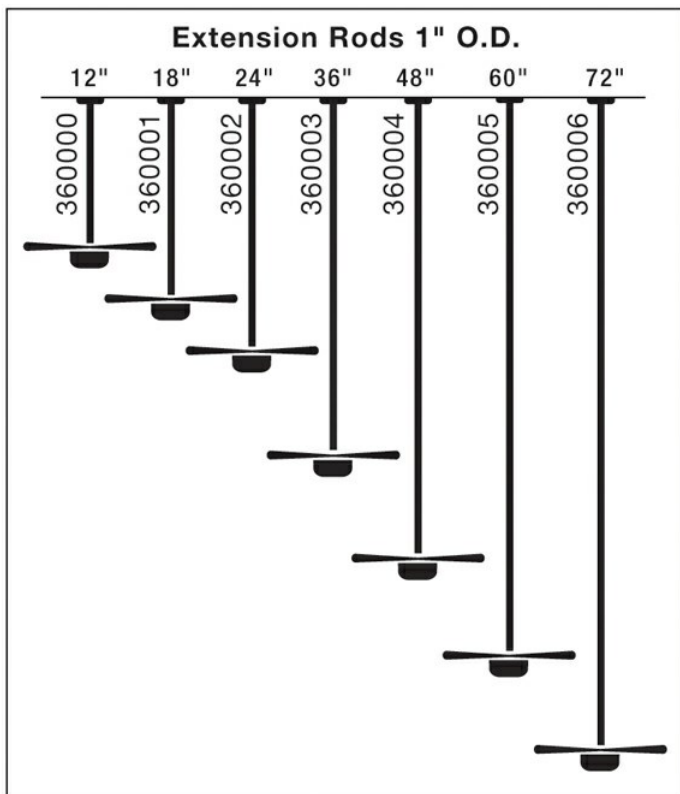

Fan Downrod 48 Inch

360004BKZ (Berkshire Bronze)

Project Name: _____
Location: _____
Type: _____
Qty: _____
Comments: _____

Ordering Information

Product ID	360004BKZ
Finish	Berkshire Bronze
Available Finishes	AP, AW, BAB, BKZ, BSS, CZ, DBK, GST, MCH, MDW, MWH, NBR, NI, OBB, OLZ, OZ, PN, SBK, SGD, SNW, TZ, TZG, TZP, WCP, WH, WSP, WZC

Dimensions

Weight	9.00 LBS

Specifications

Material	Steel

Qualifications

Safety Rated	Not Required
Warranty	www.kichler.com/warranty

Dimensions

Length	48.00"
Width	1.00"