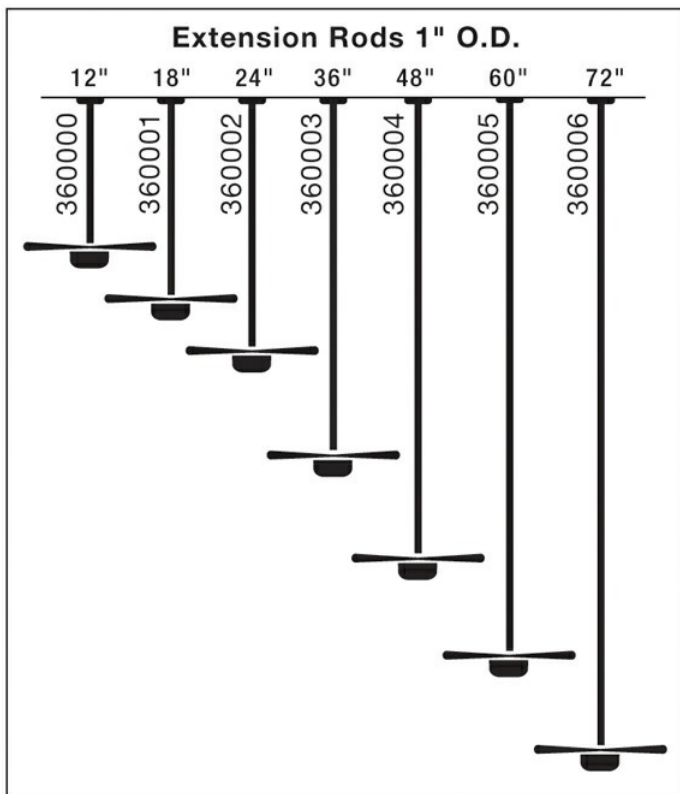

Fan Downrod 48 Inch

360004NI (Brushed Nickel)

Project Name: _____

Location: _____

Type: _____

Qty: _____

Comments: _____

Ordering Information

Product ID	360004NI
Finish	Brushed Nickel
Available Finishes	AP, AW, BAB, BKZ, BSS, CZ, DBK, GST, MCH, MDW, MWH, NBR, NI, OBB, OLZ, OZ, PN, SBK, SGD, SNW, TZ, TZG, TZP, WCP, WH, WSP, WZC

Dimensions

Weight	9.00 LBS

Specifications

Material	Steel

Qualifications

Safety Rated	Not Required
Warranty	www.kichler.com/warranty

Dimensions

Length	48.00"
Width	1.00"

Notes:

1) Information provided is subject to change without notice. All values are design or typical values when measured under laboratory conditions.
2) Incandescent Equivalent: The incandescent equivalent as presented is an approximate number and is for reference only.