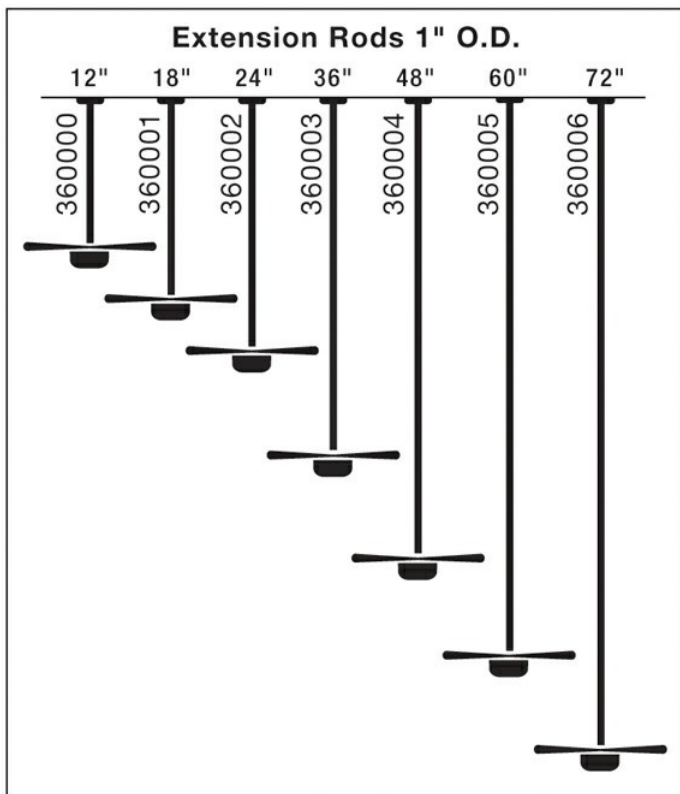

Fan Downrod 48 Inch

360004TZG (Tannery Bronze w/ Gold Accent)

Project Name: _____
Location: _____
Type: _____
Qty: _____
Comments: _____

Ordering Information

Product ID	360004TZG
Finish	Tannery Bronze w/ Gold Accent
Available Finishes	AP, AW, BAB, BKZ, BSS, CZ, DBK, GST, MCH, MDW, MWH, NBR, NI, OBB, OLZ, OZ, PN, SBK, SGD, SNW, TZ, TZG, TZP, WCP, WH, WSP, WZC

Dimensions

Weight	9.00 LBS

Specifications

Material	Steel

Qualifications

Safety Rated	Not Required
Warranty	www.kichler.com/warranty

Dimensions

Length	48.00"
Width	1.00"