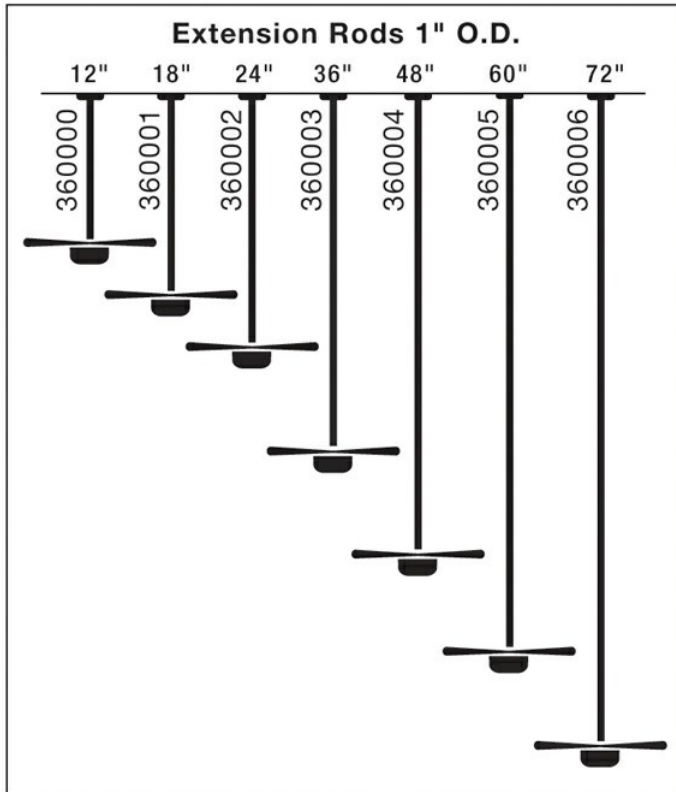

Fan Downrod 48 Inch

360004OLZ (Oiled Bronze)

Project Name: _____

Location: _____

Type: _____

Qty: _____

Comments: _____

Ordering Information