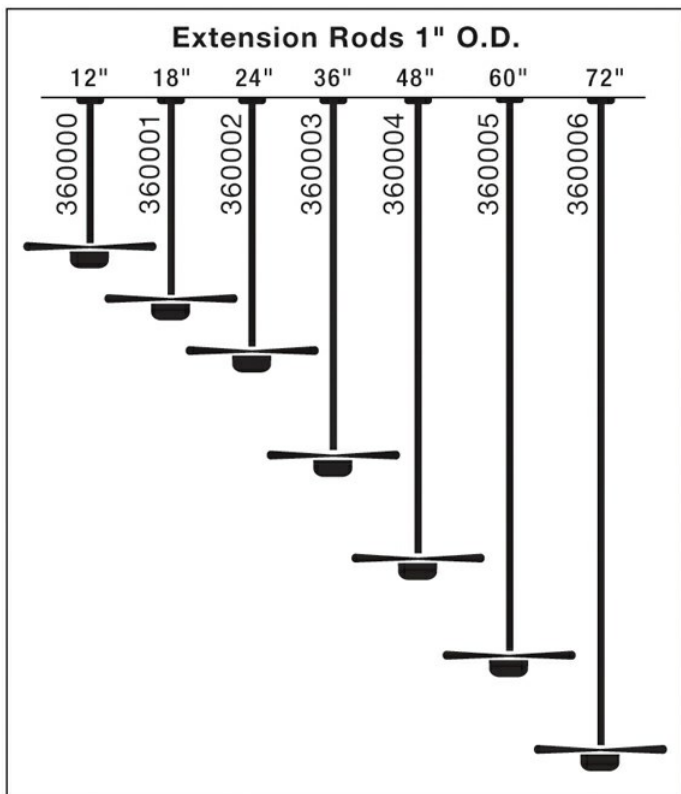

Fan Downrod 48 Inch

360004PN (Polished Nickel)

Project Name: _____

Location: _____

Type: _____

Qty: _____

Comments: _____

Ordering Information

Product ID	360004PN
Finish	Polished Nickel
Available Finishes	AP, AW, BAB, BKZ, BSS, CZ, DBK, GST, MCH, MDW, MWH, NBR, NI, OBB, OLZ, OZ, PN, SBK, SGD, SNW, TZ, TZG, TZP, WCP, WH, WSP, WZC

Dimensions

Weight	9.00 LBS

Specifications

Material	Steel

Qualifications

Safety Rated	Not Required
Warranty	www.kichler.com/warranty

Dimensions

Length	48.00"
Width	1.00"

Notes:

1) Information provided is subject to change without notice. All values are design or typical values when measured under laboratory conditions.
2) Incandescent Equivalent: The incandescent equivalent as presented is an approximate number and is for reference only.