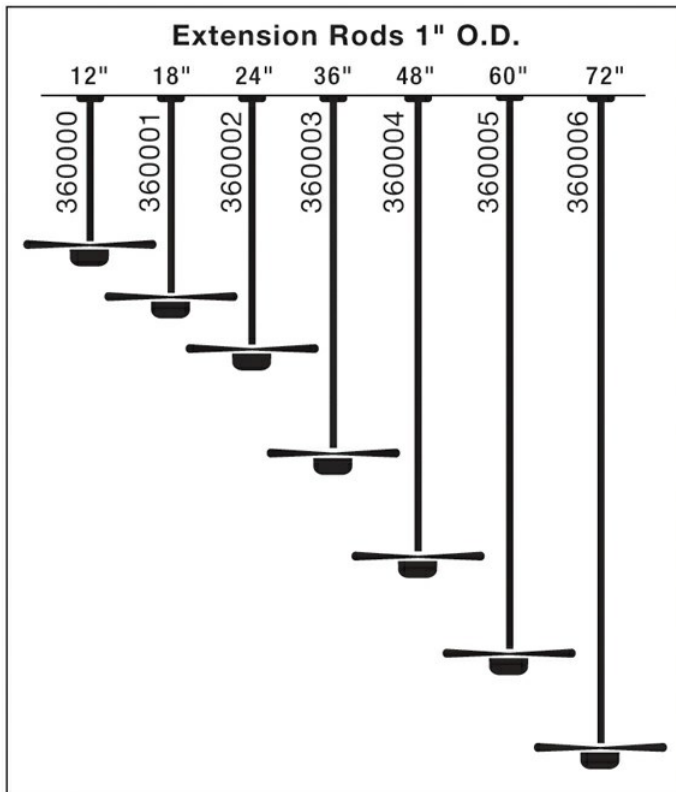

Fan Downrod 48 Inch

360004CZ (Carre Bronze)

Project Name: _____

Location: _____

Type: _____

Qty: _____

Comments: _____

Ordering Information

Product ID 360004CZ

Finish Carre Bronze

Available Finishes AP, AW, BAB, BKZ, BSS, CZ, DBK, GST, MCH, MDW, MWH, NBR, NI, OBB, OLZ, OZ, PN, SBK, SGD, SNW, TZ, TZG, TZP, WCP, WH, WSP, WZC

Dimensions

Weight 9.00 LBS

Specifications

Material Steel

Qualifications

Safety Rated Not Required

Warranty www.kichler.com/warranty

Dimensions

Length	48.00"
Width	1.00"

Notes:

1) Information provided is subject to change without notice. All values are design or typical values when measured under laboratory conditions.

2) Incandescent Equivalent: The incandescent equivalent as presented is an approximate number and is for reference only.