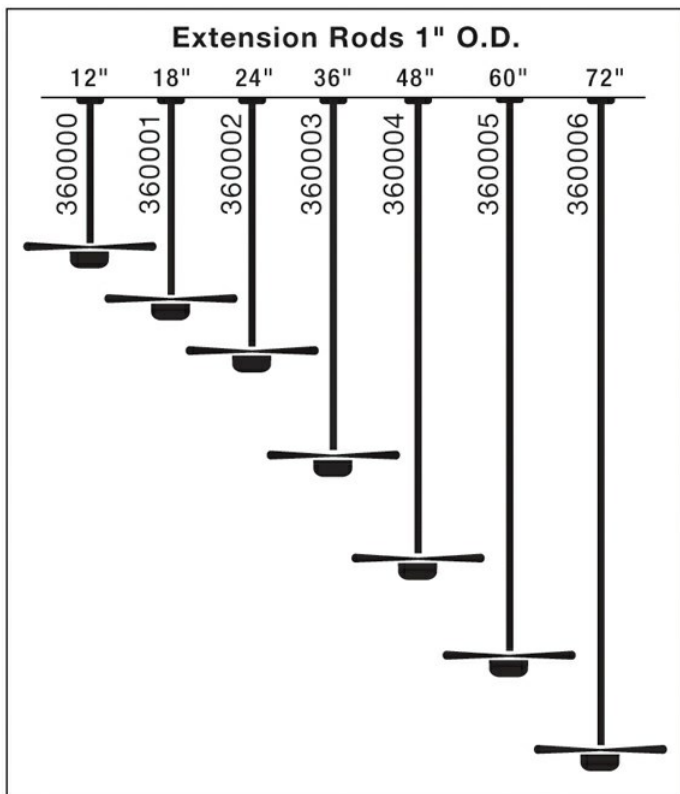

Fan Downrod 48 Inch

360004WSP (Weathered Steel Powder Coat)

Project Name: _____

Location: _____

Type: _____

Qty: _____

Comments: _____

Ordering Information

Product ID 360004WSP

Finish Weathered Steel Powder Coat

Available Finishes AP, AW, BAB, BKZ, BSS, CZ, DBK, GST, MCH, MDW, MWH, NBR, NI, OBB, OLZ, OZ, PN, SBK, SGD, SNW, TZ, TZG, TZP, WCP, WH, WSP, WZC

Dimensions

Weight 9.00 LBS

Specifications

Material Steel

Qualifications

Safety Rated Not Required

Warranty www.kichler.com/warranty

Dimensions

Length	48.00"
Width	1.00"

Notes:

1) Information provided is subject to change without notice. All values are design or typical values when measured under laboratory conditions.

2) Incandescent Equivalent: The incandescent equivalent as presented is an approximate number and is for reference only.