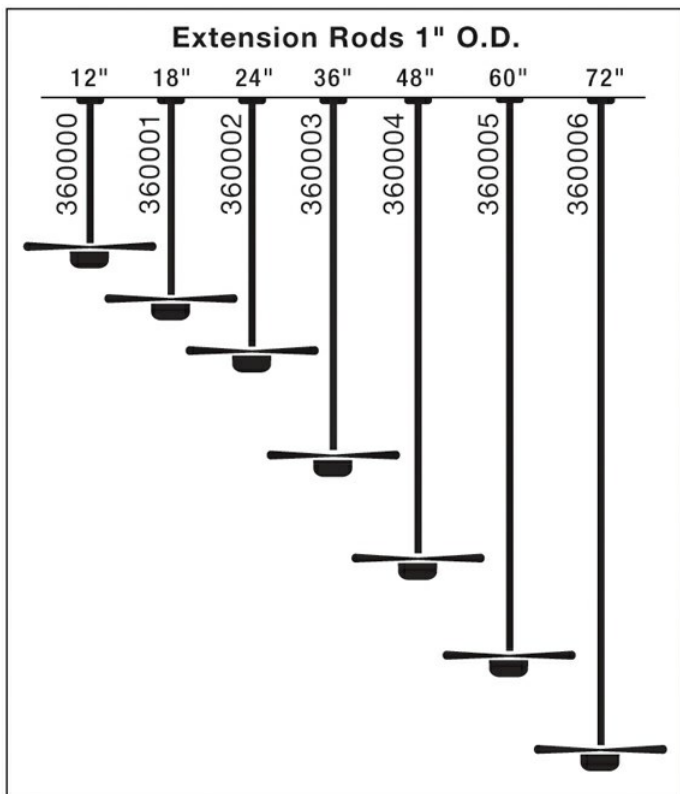

Fan Downrod 48 Inch

360004DBK (Distressed Black)

Project Name: _____
Location: _____
Type: _____
Qty: _____
Comments: _____

Ordering Information

Product ID	360004DBK
Finish	Distressed Black
Available Finishes	AP, AW, BAB, BKZ, BSS, CZ, DBK, GST, MCH, MDW, MWH, NBR, NI, OBB, OLZ, OZ, PN, SBK, SGD, SNW, TZ, TZG, TZP, WCP, WH, WSP, WZC

Dimensions

Weight	9.00 LBS

Specifications

Material	Steel

Qualifications

Safety Rated	Not Required
Warranty	www.kichler.com/warranty

Dimensions

Length	48.00"
Width	1.00"