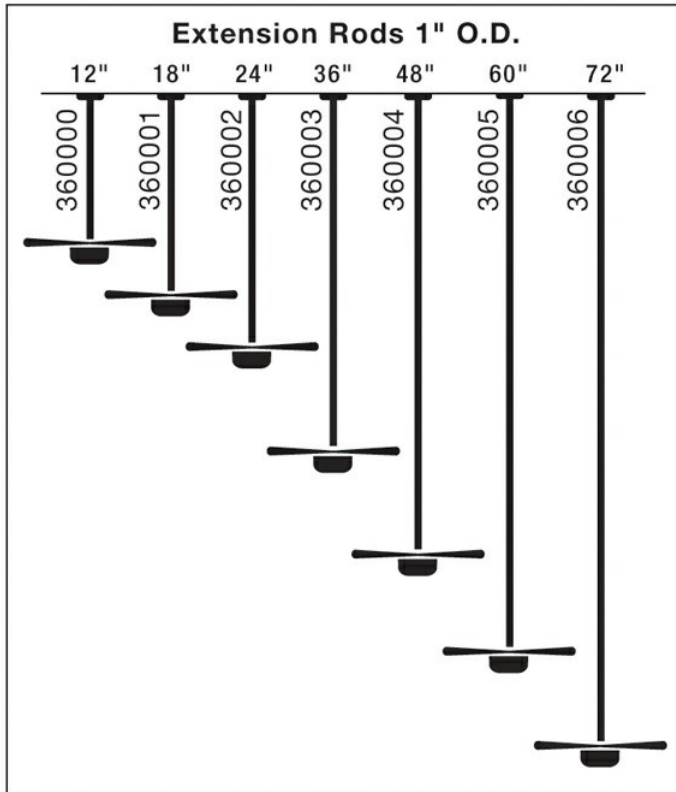

Fan Downrod 48 Inch

360004GST (Galvanized Steel)

Project Name: _____
Location: _____
Type: _____
Qty: _____
Comments: _____

Ordering Information

Product ID	360004GST
Finish	Galvanized Steel
Available Finishes	AP, AW, BAB, BKZ, BSS, CZ, DBK, GST, MCH, MDW, MWH, NBR, NI, OBB, OLZ, OZ, PN, SBK, SGD, SNW, TZ, TZG, TZP, WCP, WH, WSP, WZC

Dimensions

Weight	9.00 LBS

Specifications

Material	Steel

Qualifications

Safety Rated	Not Required
Warranty	www.kichler.com/warranty

Dimensions

Length	48.00"
Width	1.00"