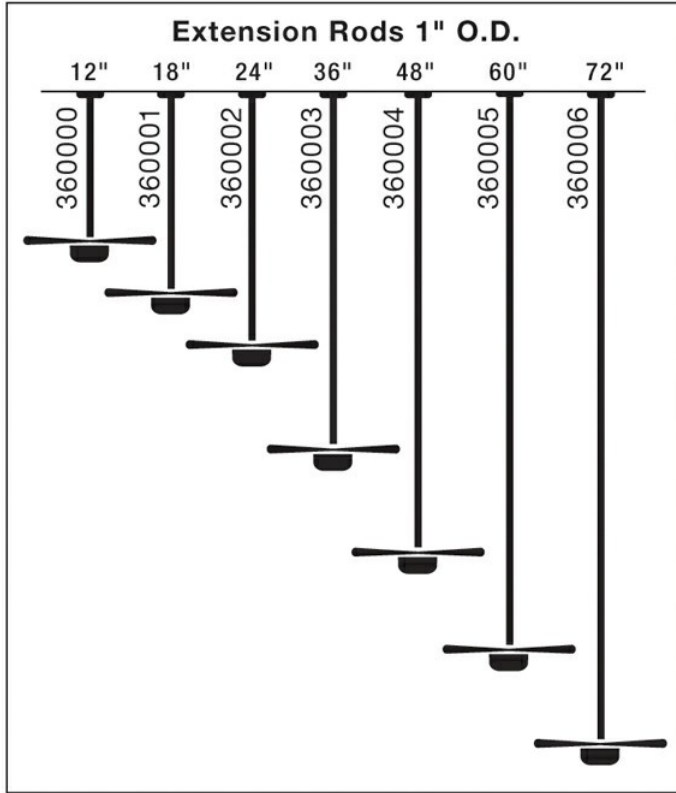

48" Fan Downrod SGD

360004SGD

Project Name: _____

Location: _____

Type: _____

Qty: _____

Comments: _____

Ordering Information

Product ID	360004SGD
Available Finishes	AP, AW, BAB, BKZ, BSS, CZ, DBK, GST, MCH, MDW, MWH, NBR, NI, OBB, OLZ, OZ, PN, SBK, SGD, SNW, TZ, TZG, TZP, WCP, WH, WSP, WZC

Dimensions

Weight	9.00 LBS

Specifications

Material	Steel

Qualifications

Safety Rated	Not Required
Warranty	www.kichler.com/warranty

Dimensions

Length	48.00"
Width	1.00"

Notes:

1) Information provided is subject to change without notice. All values are design or typical values when measured under laboratory conditions.
2) Incandescent Equivalent: The incandescent equivalent as presented is an approximate number and is for reference only.