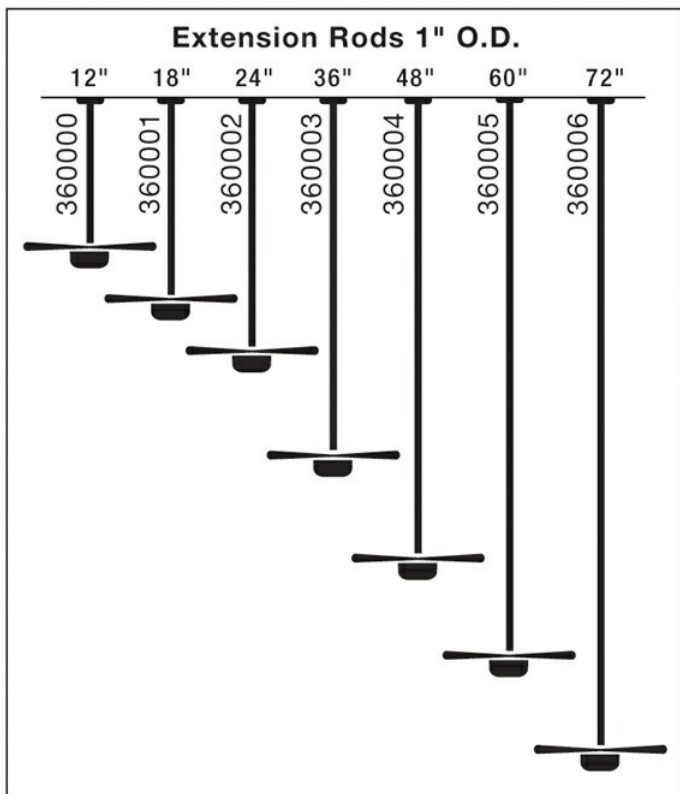

Fan Downrod 48 Inch

360004WCP (Weathered Copper Powder Coat)

Project Name: _____

Location: _____

Type: _____

Qty: _____

Comments: _____

Ordering Information

Product ID	360004WCP
Finish	Weathered Copper Powder Coat
Available Finishes	AP, AW, BAB, BKZ, BSS, CZ, DBK, GST, MCH, MDW, MWH, NBR, NI, OBB, OLZ, OZ, PN, SBK, SGD, SNW, TZ, TZG, TZP, WCP, WH, WSP, WZC

Dimensions

Weight	9.00 LBS

Specifications

Material	Steel

Qualifications

Safety Rated	Not Required
Warranty	www.kichler.com/warranty

Dimensions

Length	48.00"
Width	1.00"

Notes:

1) Information provided is subject to change without notice. All values are design or typical values when measured under laboratory conditions.
2) Incandescent Equivalent: The incandescent equivalent as presented is an approximate number and is for reference only.