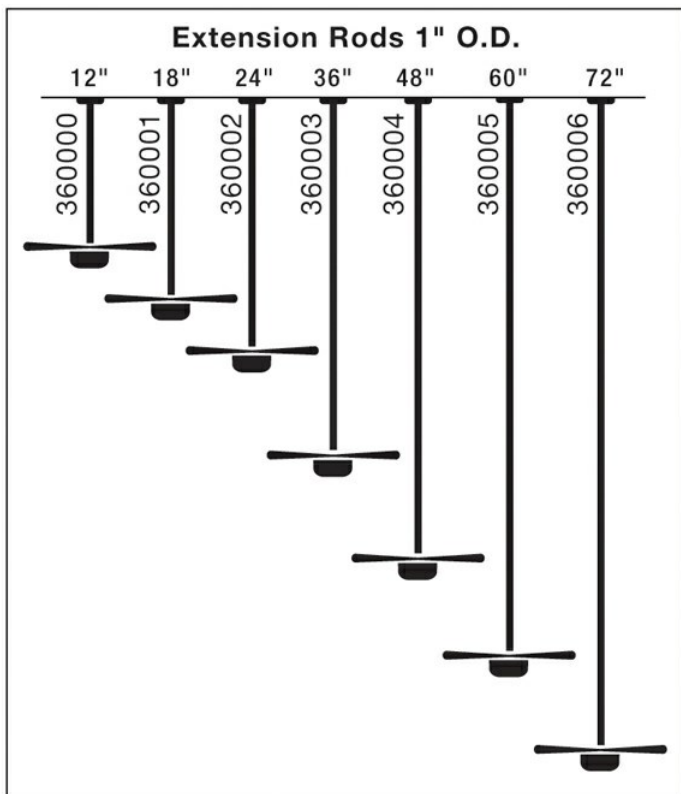

Fan Downrod 48 Inch

360004BSS (Brushed Stainless Steel)

Project Name: _____
Location: _____
Type: _____
Qty: _____
Comments: _____

Ordering Information

Product ID	360004BSS
Finish	Brushed Stainless Steel
Available Finishes	AP, AW, BAB, BKZ, BSS, CZ, DBK, GST, MCH, MDW, MWH, NBR, NI, OBB, OLZ, OZ, PN, SBK, SGD, SNW, TZ, TZG, TZP, WCP, WH, WSP, WZC

Dimensions

Weight	9.00 LBS

Specifications

Material	Steel

Qualifications

Safety Rated	Not Required
Warranty	www.kichler.com/warranty

Dimensions

Length	48.00"
Width	1.00"