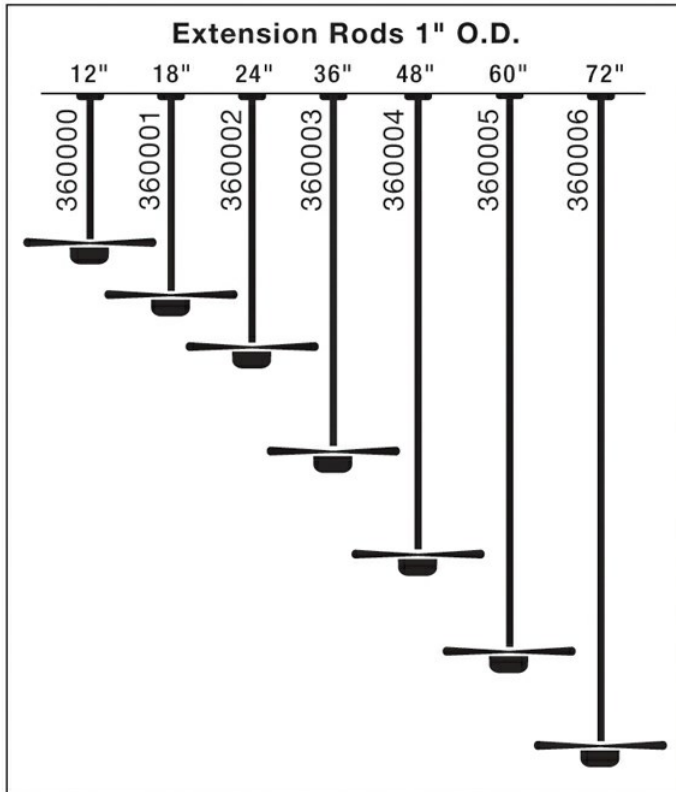

48 Inch Fan Downrod - WZC WZC

360004WZC

Project Name: _____
Location: _____
Type: _____
Qty: _____
Comments: _____

Ordering Information

Product ID	360004WZC
Available Finishes	AP, AW, BAB, BKZ, BSS, CZ, DBK, GST, MCH, MDW, MWH, NBR, NI, OBB, OLZ, OZ, PN, SBK, SGD, SNW, TZ, TZG, TZP, WCP, WH, WSP, WZC

Dimensions

Weight	9.00 LBS

Specifications

Material	Steel

Qualifications

Safety Rated	Not Required
Warranty	www.kichler.com/warranty

Dimensions

Length	48.00"
Width	1.00"

Notes:

1) Information provided is subject to change without notice. All values are design or typical values when measured under laboratory conditions.
2) Incandescent Equivalent: The incandescent equivalent as presented is an approximate number and is for reference only.