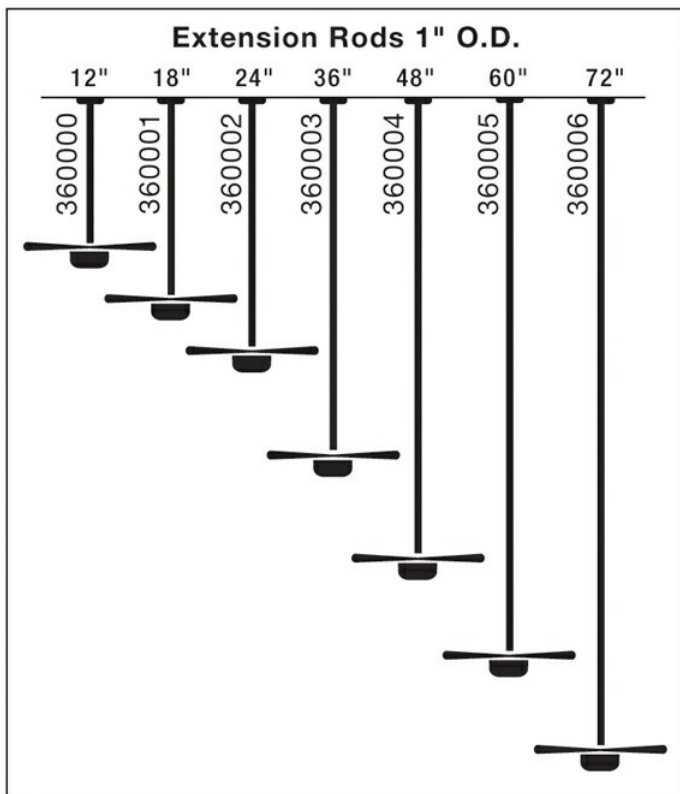

Fan Downrod 48 Inch

360004WH (White)

Project Name: _____

Location: _____

Type: _____

Qty: _____

Comments: _____

Ordering Information

Product ID	360004WH
Finish	White
Available Finishes	AP, AW, BAB, BKZ, BSS, CZ, DBK, GST, MCH, MDW, MWH, NBR, NI, OBB, OLZ, OZ, PN, SBK, SGD, SNW, TZ, TZG, TZP, WCP, WH, WSP, WZC

Dimensions

Weight	9.00 LBS

Specifications

Material	Steel

Qualifications

Safety Rated	Not Required
Warranty	www.kichler.com/warranty

Dimensions

Length	48.00"
Width	1.00"