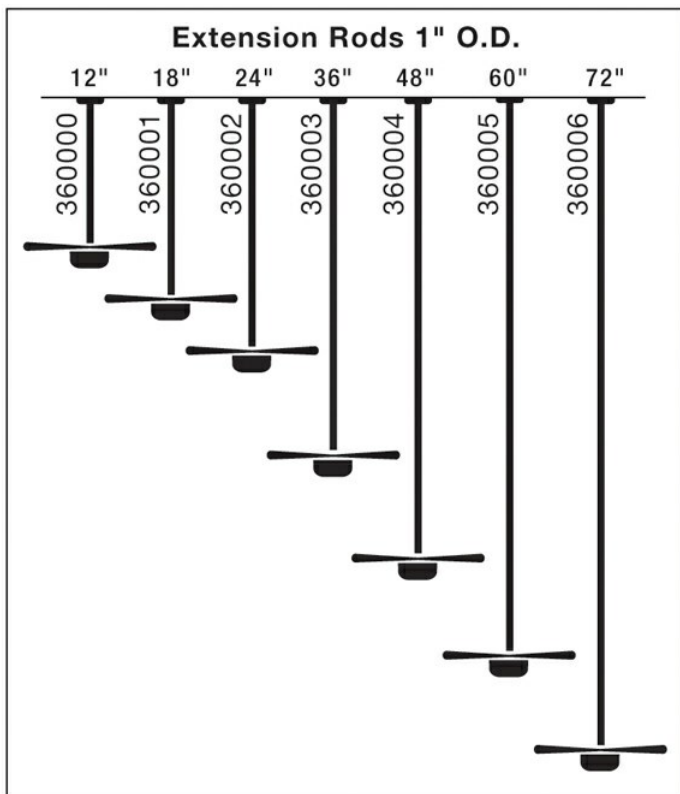

Fan Downrod 48 Inch

360004AP (Antique Pewter)

Project Name: _____

Location: _____

Type: _____

Qty: _____

Comments: _____

Ordering Information