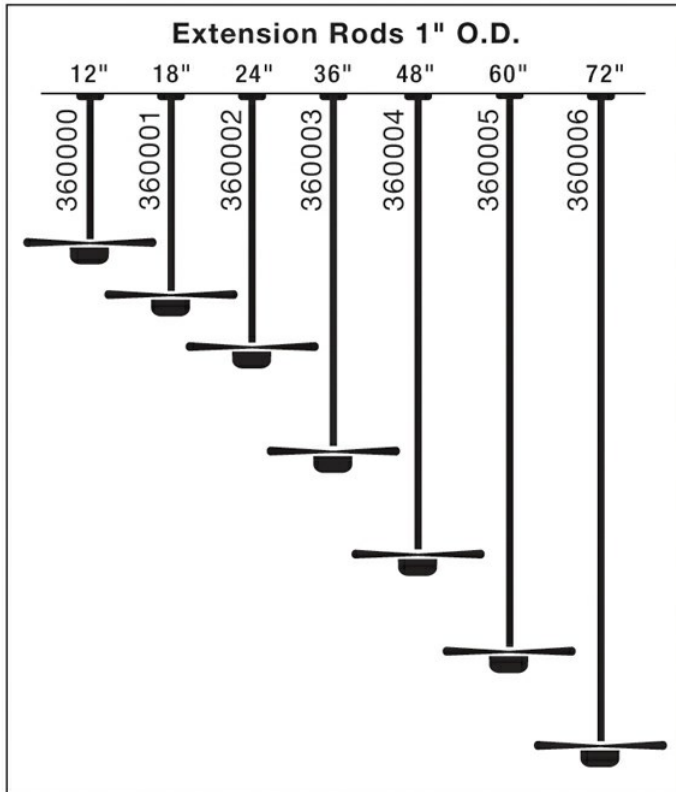

48" Fan Downrod MWH

360004MWH

Project Name: _____

Location: _____

Type: _____

Qty: _____

Comments: _____

Ordering Information

Product ID	360004MWH
Available Finishes	AP, AW, BAB, BKZ, BSS, CZ, DBK, GST, MCH, MDW, MWH, NBR, NI, OBB, OLZ, OZ, PN, SBK, SGD, SNW, TZ, TZG, TZP, WCP, WH, WSP, WZC

Dimensions

Weight	9.00 LBS

Specifications

Material	Steel

Qualifications

Safety Rated	Not Required
Warranty	www.kichler.com/warranty

Dimensions

Length	48.00"
Width	1.00"

Notes:

1) Information provided is subject to change without notice. All values are design or typical values when measured under laboratory conditions.
2) Incandescent Equivalent: The incandescent equivalent as presented is an approximate number and is for reference only.