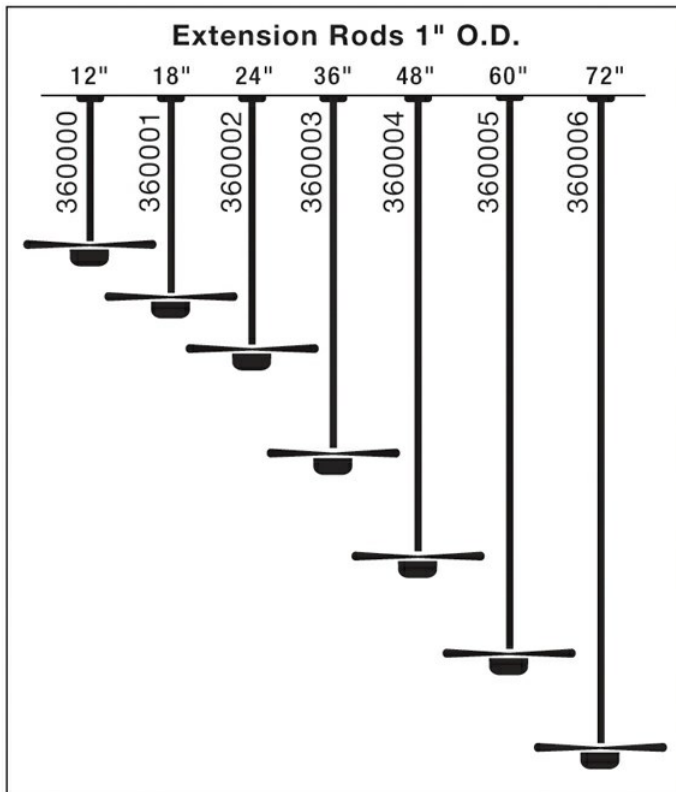

Fan Downrod 48 Inch

360004SBK (Satin Black)

Project Name: _____

Location: _____

Type: _____

Qty: _____

Comments: _____

Ordering Information

Product ID 360004SBK

Finish Satin Black

Available Finishes AP, AW, BAB, BKZ, BSS, CZ, DBK, GST, MCH, MDW, MWH, NBR, NI, OBB, OLZ, OZ, PN, SBK, SGD, SNW, TZ, TZG, TZP, WCP, WH, WSP, WZC

Dimensions

Weight 9.00 LBS

Specifications

Material Steel

Qualifications

Safety Rated Not Required

Warranty www.kichler.com/warranty

Dimensions

Length	48.00"
Width	1.00"

Notes:

1) Information provided is subject to change without notice. All values are design or typical values when measured under laboratory conditions.

2) Incandescent Equivalent: The incandescent equivalent as presented is an approximate number and is for reference only.