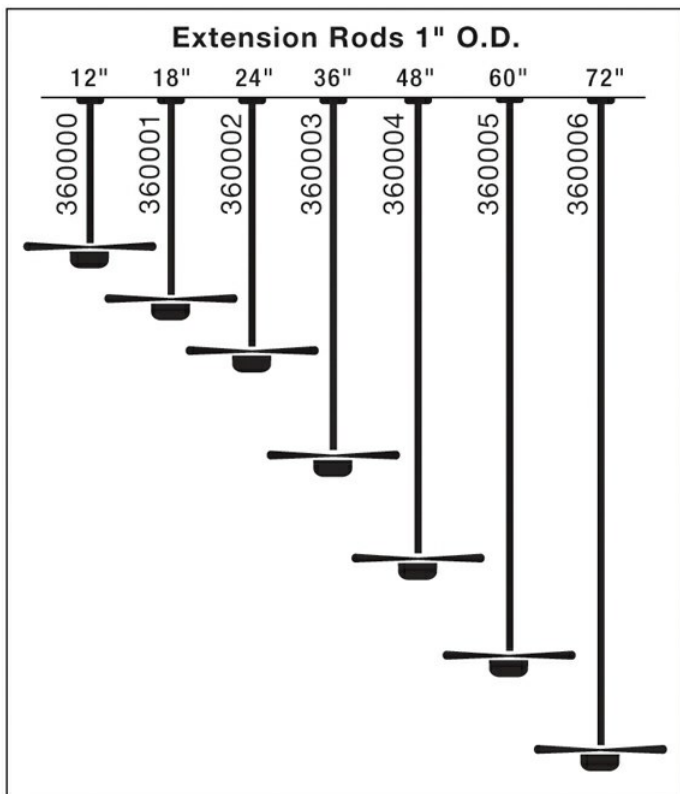

Fan Downrod 48 Inch

360004OBB (Oil Brushed Bronze)

Project Name: _____
Location: _____
Type: _____
Qty: _____
Comments: _____

Ordering Information

Product ID	360004OBB
Finish	Oil Brushed Bronze
Available Finishes	AP, AW, BAB, BKZ, BSS, CZ, DBK, GST, MCH, MDW, MWH, NBR, NI, OBB, OLZ, OZ, PN, SBK, SGD, SNW, TZ, TZG, TZP, WCP, WH, WSP, WZC

Dimensions

Weight	9.00 LBS

Specifications

Material	Steel

Qualifications

Safety Rated	Not Required
Warranty	www.kichler.com/warranty

Dimensions

Length	48.00"
Width	1.00"

Notes:

1) Information provided is subject to change without notice. All values are design or typical values when measured under laboratory conditions.
2) Incandescent Equivalent: The incandescent equivalent as presented is an approximate number and is for reference only.