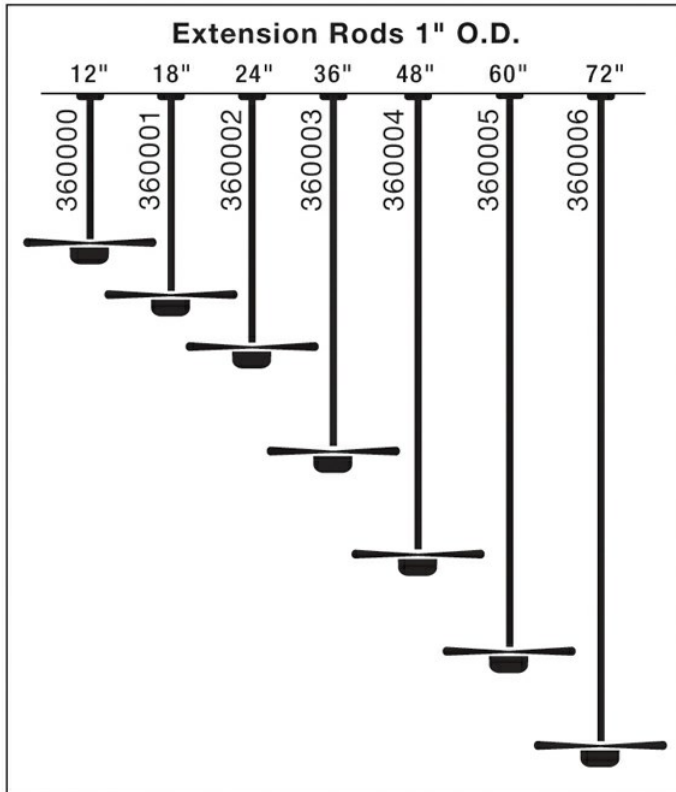

Fan Downrod 24 Inch

360002SBK (Satin Black)

Project Name: _____

Location: _____

Type: _____

Qty: _____

Comments: _____

Ordering Information

Product ID 360002SBK

Finish Satin Black

Available Finishes
SNW, AP, AW, BAB, BKZ, BSS, CZ, DBK, GST, MCH, MDW, MWH, NBR, NI, OBB, OLZ, OZ, PN, SBK, SGD, SNW, TZ, TZG, TZP, WCP, WH, WSP, WZC

Dimensions

Weight 3.00 LBS

Specifications

Material Steel

Qualifications

Safety Rated Not Required

Warranty www.kichler.com/warranty

Dimensions

Length	24.00"
Width	1.00"

Notes:

1) Information provided is subject to change without notice. All values are design or typical values when measured under laboratory conditions.

2) Incandescent Equivalent: The incandescent equivalent as presented is an approximate number and is for reference only.