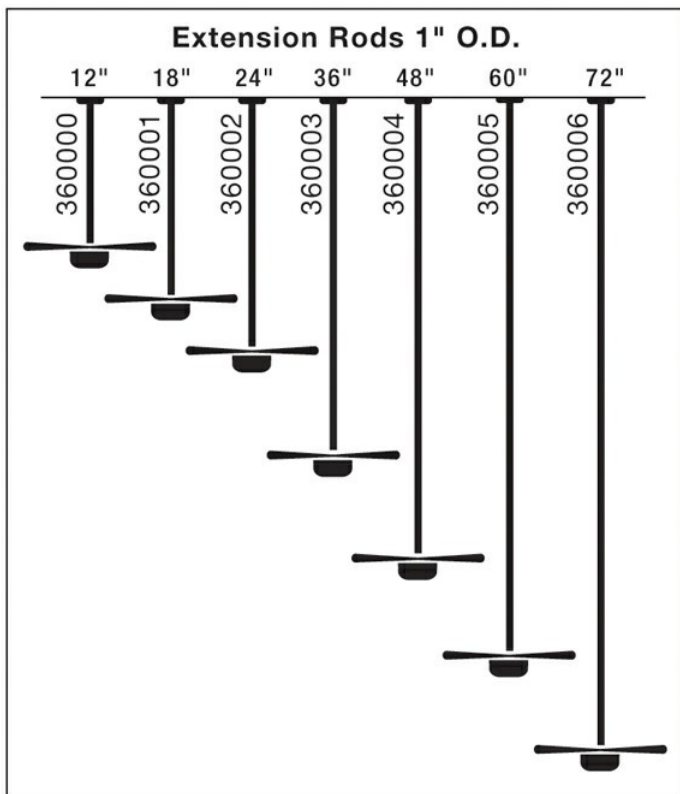

Fan Downrod 24 Inch

360002BSS (Brushed Stainless Steel)

Project Name: _____

Location: _____

Type: _____

Qty: _____

Comments: _____

Ordering Information