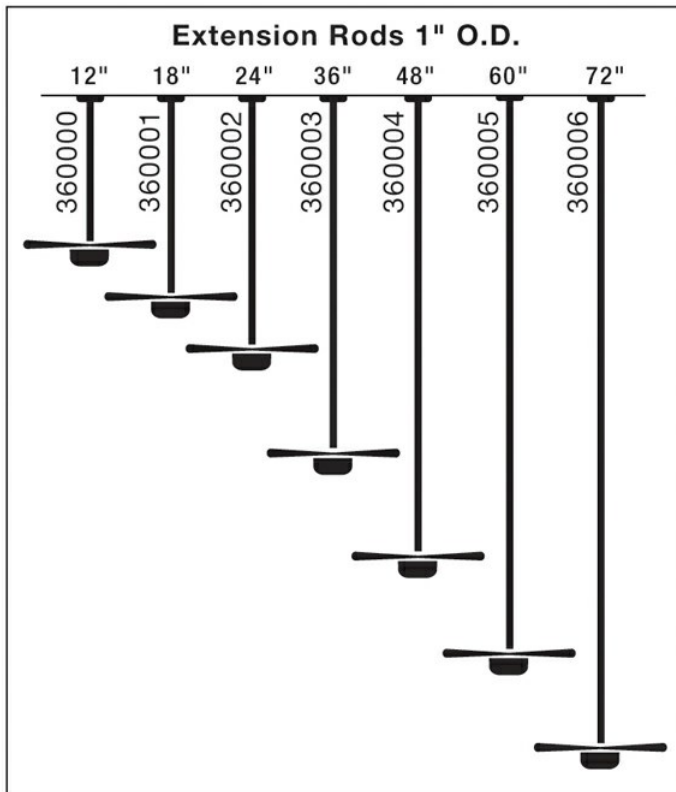

Fan Downrod 24 Inch

360002OZ (Olde Bronze)

Project Name: _____

Location: _____

Type: _____

Qty: _____

Comments: _____

Ordering Information