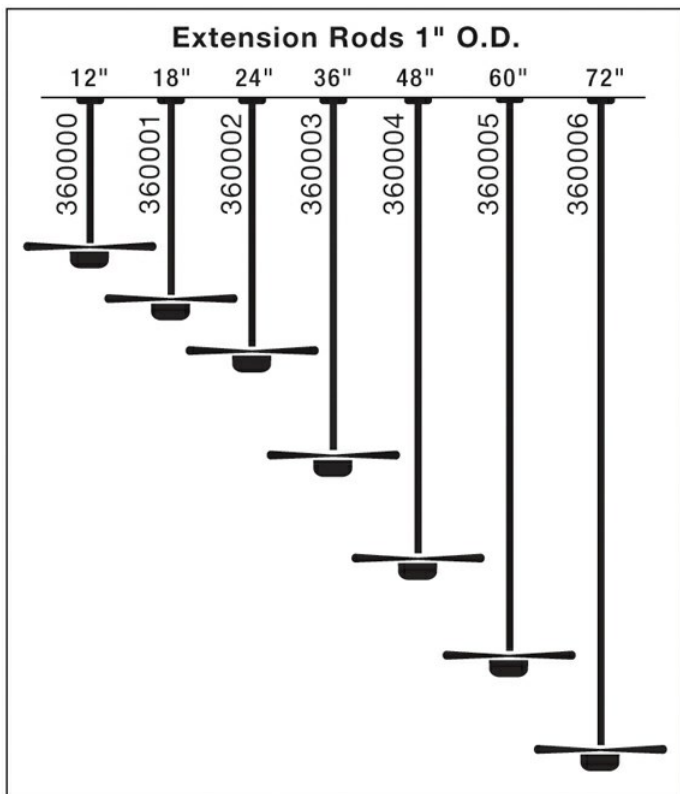

Fan Downrod 24 Inch

360002OLZ (Oiled Bronze)

Project Name: _____

Location: _____

Type: _____

Qty: _____

Comments: _____

Ordering Information

Product ID 360002OLZ

Finish Oiled Bronze

Available Finishes
SNW, AP, AW, BAB, BKZ, BSS, CZ, DBK, GST, MCH, MDW, MWH, NBR, NI, OBB, OLZ, OZ, PN, SBK, SGD, SNW, TZ, TZG, TZP, WCP, WH, WSP, WZC

Dimensions

Weight 3.00 LBS

Specifications

Material Steel

Qualifications

Safety Rated Not Required

Warranty www.kichler.com/warranty

Dimensions

Length	24.00"
Width	1.00"

Notes:

1) Information provided is subject to change without notice. All values are design or typical values when measured under laboratory conditions.

2) Incandescent Equivalent: The incandescent equivalent as presented is an approximate number and is for reference only.