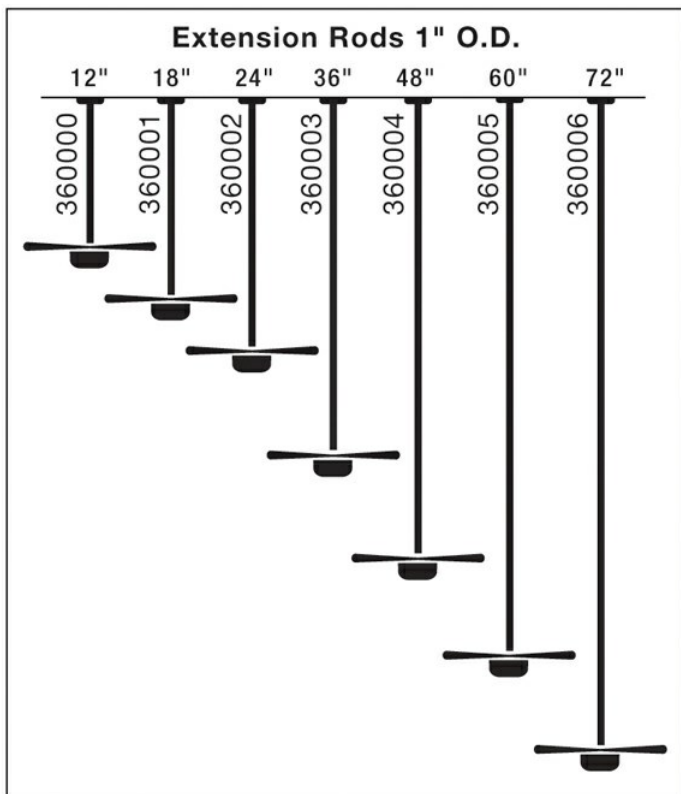

Fan Downrod 24 Inch

360002MCH (Midnight Chrome)

Project Name: _____
Location: _____
Type: _____
Qty: _____
Comments: _____

Ordering Information

Product ID	360002MCH
Finish	Midnight Chrome
Available Finishes	SNW, AP, AW, BAB, BKZ, BSS, CZ, DBK, GST, MCH, MDW, MWH, NBR, NI, OBB, OLZ, OZ, PN, SBK, SGD, SNW, TZ, TZG, TZP, WCP, WH, WSP, WZC

Dimensions

Weight	3.00 LBS

Specifications

Material	Steel

Qualifications

Safety Rated	Not Required
Warranty	www.kichler.com/warranty

Dimensions

Length	24.00"
Width	1.00"