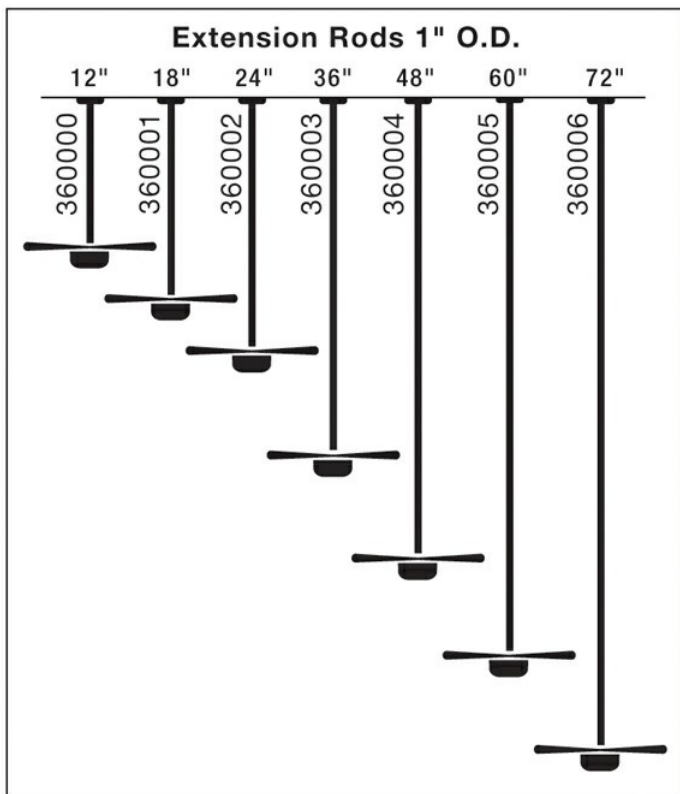

24" Fan Downrod MWH

360002MWH

Project Name: _____

Location: _____

Type: _____

Qty: _____

Comments: _____

Ordering Information

Product ID	360002MWH
Available Finishes	SNW, AP, AW, BAB, BKZ, BSS, CZ, DBK, GST, MCH, MDW, MWH, NBR, NI, OBB, OLZ, OZ, PN, SBK, SGD, SNW, TZ, TZG, TZP, WCP, WH, WSP, WZC

Dimensions

Weight	3.00 LBS

Specifications

Material	Steel

Qualifications

Safety Rated	Not Required
Warranty	www.kichler.com/warranty

Dimensions

Length	24.00"
Width	1.00"

Notes:

1) Information provided is subject to change without notice. All values are design or typical values when measured under laboratory conditions.
2) Incandescent Equivalent: The incandescent equivalent as presented is an approximate number and is for reference only.