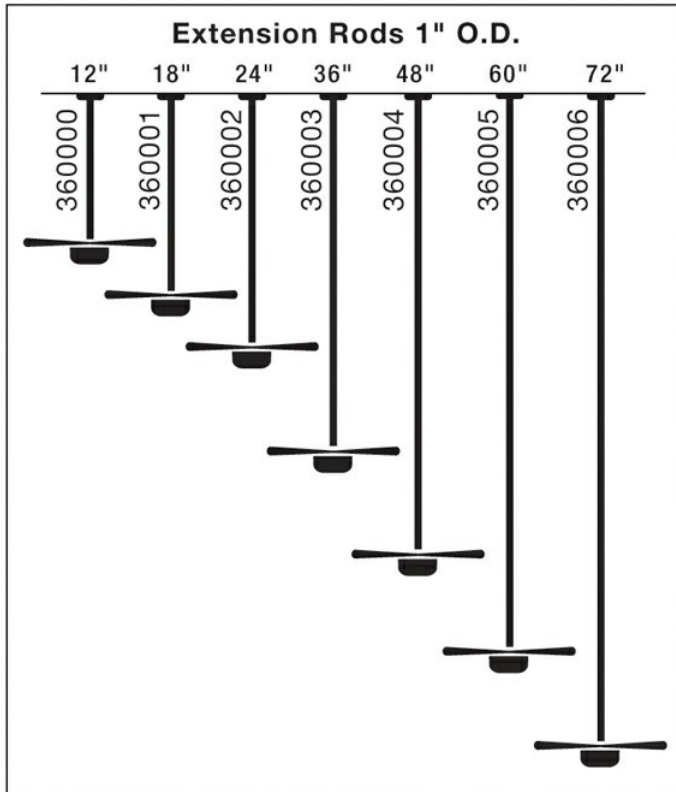

Fan Downrod 24 Inch

360002WH (White)

Project Name: _____

Location: _____

Type: _____

Qty: _____

Comments: _____

Ordering Information

Product ID	360002WH
Finish	White
Available Finishes	SNW, AP, AW, BAB, BKZ, BSS, CZ, DBK, GST, MCH, MDW, MWH, NBR, NI, OBB, OLZ, OZ, PN, SBK, SGD, SNW, TZ, TZG, TZP, WCP, WH, WSP, WZC

Dimensions

Weight	3.00 LBS

Specifications

Material	Steel

Qualifications

Safety Rated	Not Required
Warranty	www.kichler.com/warranty

Dimensions

Length	24.00"
Width	1.00"

Notes:

1) Information provided is subject to change without notice. All values are design or typical values when measured under laboratory conditions.
2) Incandescent Equivalent: The incandescent equivalent as presented is an approximate number and is for reference only.