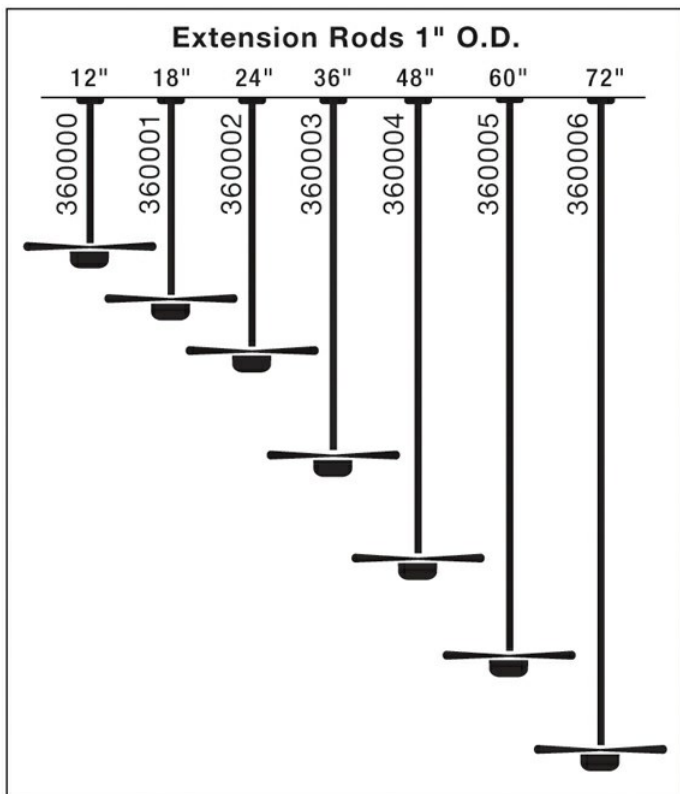

Fan Downrod 24 Inch

360002OBB (Oil Brushed Bronze)

Project Name: _____

Location: _____

Type: _____

Qty: _____

Comments: _____

Ordering Information

Product ID	360002OBB
Finish	Oil Brushed Bronze
Available Finishes	SNW, AP, AW, BAB, BKZ, BSS, CZ, DBK, GST, MCH, MDW, MWH, NBR, NI, OBB, OLZ, OZ, PN, SBK, SGD, SNW, TZ, TZG, TZP, WCP, WH, WSP, WZC

Dimensions

Weight	3.00 LBS

Specifications

Material	Steel

Qualifications

Safety Rated	Not Required
Warranty	www.kichler.com/warranty

Dimensions

Length	24.00"
Width	1.00"

Notes:

1) Information provided is subject to change without notice. All values are design or typical values when measured under laboratory conditions.

2) Incandescent Equivalent: The incandescent equivalent as presented is an approximate number and is for reference only.