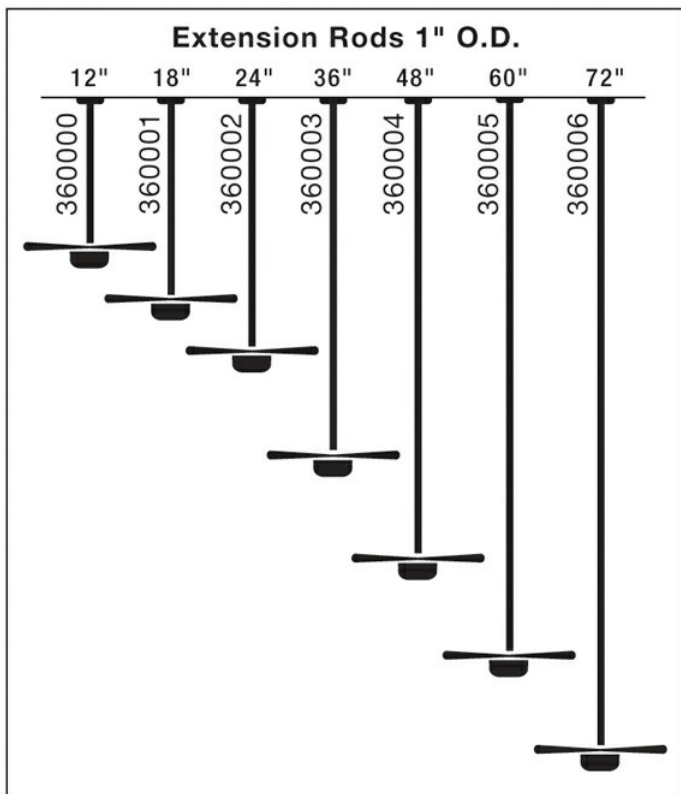

Fan Downrod 24 Inch

360002GST (Galvanized Steel)

Project Name: _____
Location: _____
Type: _____
Qty: _____
Comments: _____

Ordering Information

Product ID	360002GST
Finish	Galvanized Steel
Available Finishes	SNW, AP, AW, BAB, BKZ, BSS, CZ, DBK, GST, MCH, MDW, MWH, NBR, NI, OBB, OLZ, OZ, PN, SBK, SGD, SNW, TZ, TZG, TZP, WCP, WH, WSP, WZC

Dimensions

Weight	3.00 LBS

Specifications

Material	Steel

Qualifications

Safety Rated	Not Required
Warranty	www.kichler.com/warranty

Dimensions

Length	24.00"
Width	1.00"