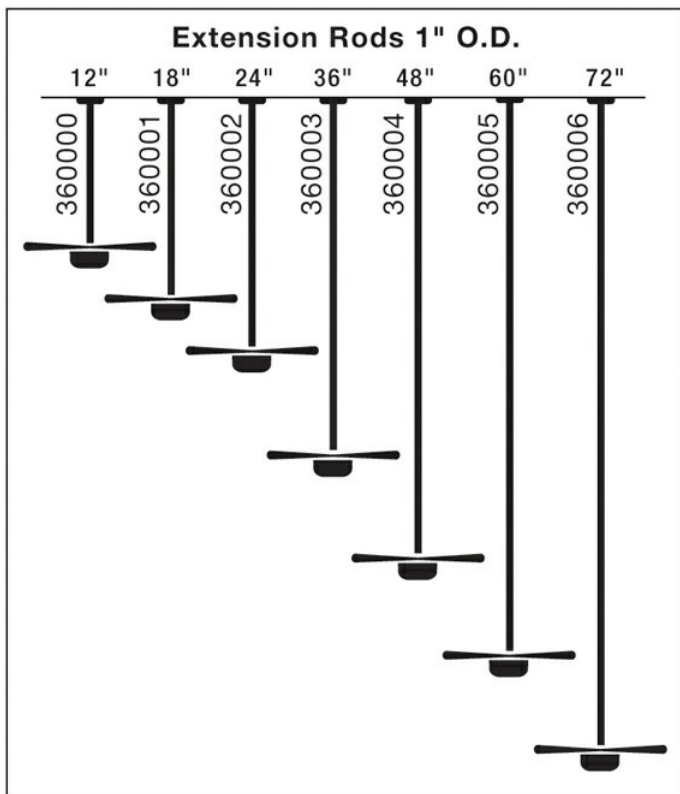

Fan Down Rod 24 in. TZP

360002TZP (Tannery Bronze Powder Coat)

Project Name: _____

Location: _____

Type: _____

Qty: _____

Comments: _____

Ordering Information

Product ID	360002TZP
Finish	Tannery Bronze Powder Coat
Available Finishes	SNW, AP, AW, BAB, BKZ, BSS, CZ, DBK, GST, MCH, MDW, MWH, NBR, NI, OBB, OLZ, OZ, PN, SBK, SGD, SNW, TZ, TZG, TZP, WCP, WH, WSP, WZC

Dimensions

Weight	3.00 LBS

Specifications

Material	Steel

Qualifications

Safety Rated	Not Required
Warranty	www.kichler.com/warranty

Dimensions

Length	24.00"
Width	1.00"

Notes:

1) Information provided is subject to change without notice. All values are design or typical values when measured under laboratory conditions.
2) Incandescent Equivalent: The incandescent equivalent as presented is an approximate number and is for reference only.