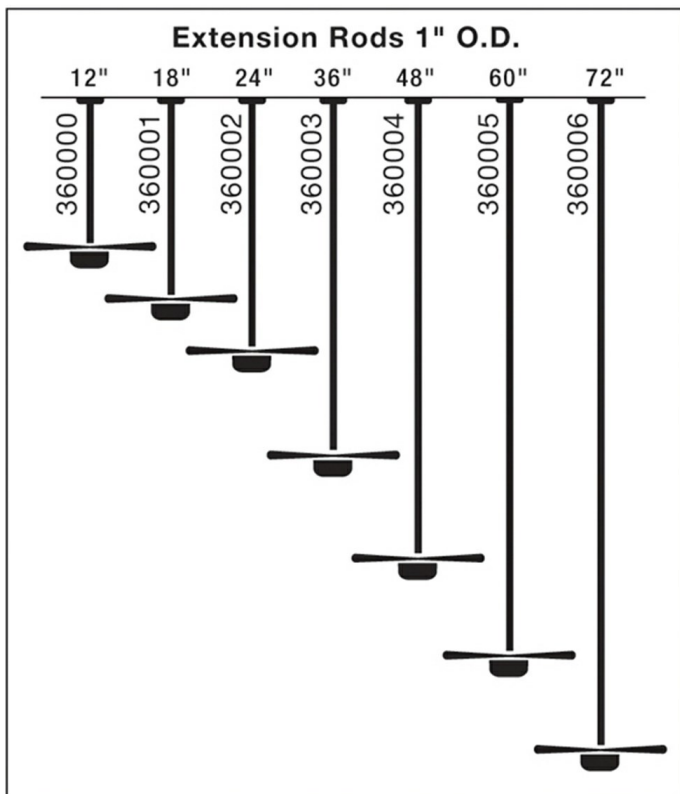

Specifications

Material	Steel
----------	-------

Qualifications

Safety Rated	Not Required
Warranty	www.kichler.com/warranty

Dimensions

Length	24.00"
Width	1.00"

Notes:

- 1) Information provided is subject to change without notice. All values are design or typical values when measured under laboratory conditions.
- 2) Incandescent Equivalent: The incandescent equivalent as presented is an approximate number and is for reference only.