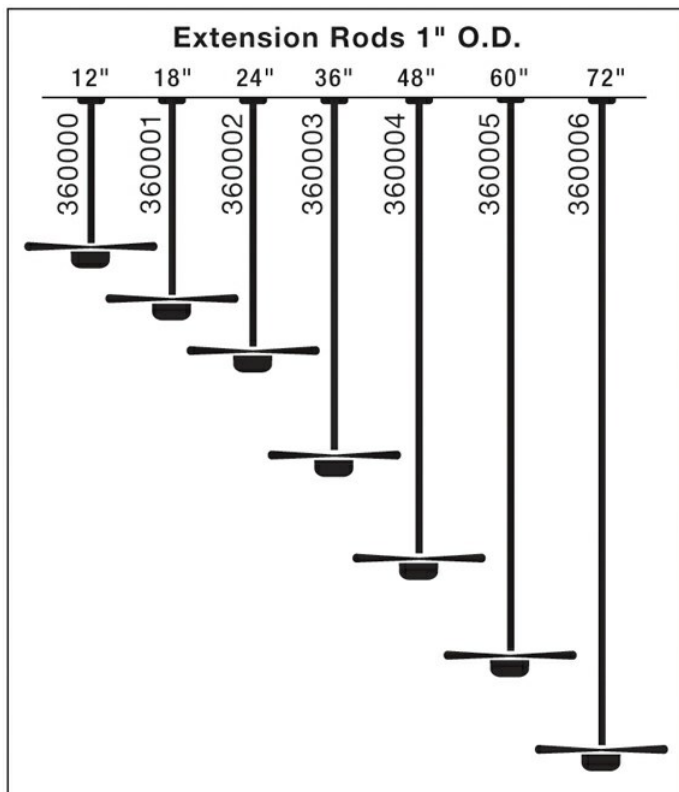

Fan Downrod 24 Inch

360002SNW (Satin Natural White)

Project Name: _____

Location: _____

Type: _____

Qty: _____

Comments: _____

Ordering Information

Product ID	360002SNW
Finish	Satin Natural White
Available Finishes	SNW, AP, AW, BAB, BKZ, BSS, CZ, DBK, GST, MCH, MDW, MWH, NBR, NI, OBB, OLZ, OZ, PN, SBK, SGD, SNW, TZ, TZG, TZP, WCP, WH, WSP, WZC

Dimensions

Weight	3.00 LBS

Specifications

Material	Steel

Qualifications

Safety Rated	Not Required
Warranty	www.kichler.com/warranty

Dimensions

Length	24.00"
Width	1.00"

Notes:

1) Information provided is subject to change without notice. All values are design or typical values when measured under laboratory conditions.

2) Incandescent Equivalent: The incandescent equivalent as presented is an approximate number and is for reference only.