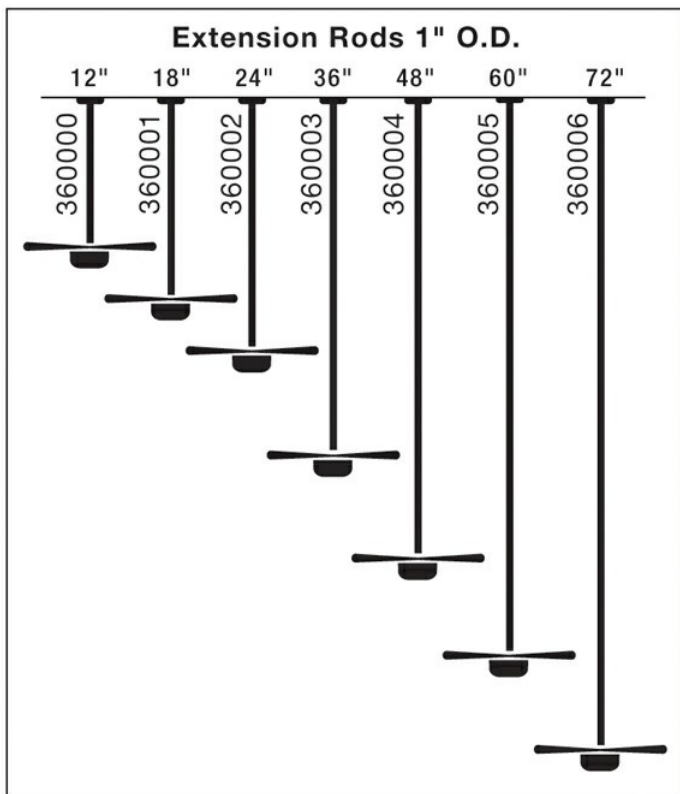

24" Fan Downrod SGD

360002SGD

Project Name: _____

Location: _____

Type: _____

Qty: _____

Comments: _____

Ordering Information

Product ID	360002SGD
Available Finishes	SNW, AP, AW, BAB, BKZ, BSS, CZ, DBK, GST, MCH, MDW, MWH, NBR, NI, OBB, OLZ, OZ, PN, SBK, SGD, SNW, TZ, TZG, TZP, WCP, WH, WSP, WZC

Dimensions

Weight	3.00 LBS

Specifications

Material	Steel

Qualifications

Safety Rated	Not Required
Warranty	www.kichler.com/warranty

Dimensions

Length	24.00"
Width	1.00"

Notes:

1) Information provided is subject to change without notice. All values are design or typical values when measured under laboratory conditions.
2) Incandescent Equivalent: The incandescent equivalent as presented is an approximate number and is for reference only.