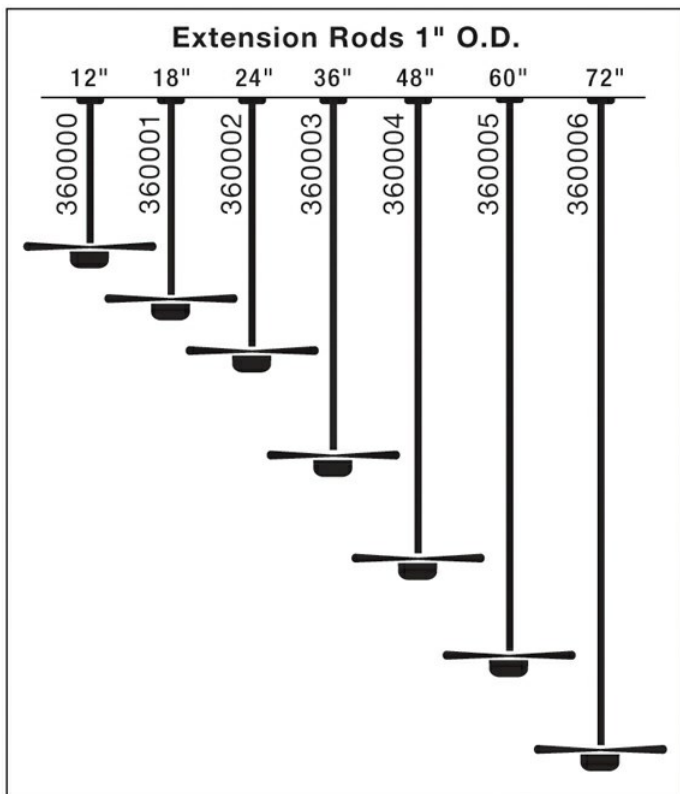

Fan Downrod 24 Inch

360002MDW (Mediterranean Walnut)

Project Name: _____
Location: _____
Type: _____
Qty: _____
Comments: _____

Ordering Information

Product ID	360002MDW
Finish	Mediterranean Walnut
Available Finishes	SNW, AP, AW, BAB, BKZ, BSS, CZ, DBK, GST, MCH, MDW, MWH, NBR, NI, OBB, OLZ, OZ, PN, SBK, SGD, SNW, TZ, TZG, TZP, WCP, WH, WSP, WZC

Dimensions

Weight	3.00 LBS

Specifications

Material	Steel

Qualifications

Safety Rated	Not Required
Warranty	www.kichler.com/warranty

Dimensions

Length	24.00"
Width	1.00"