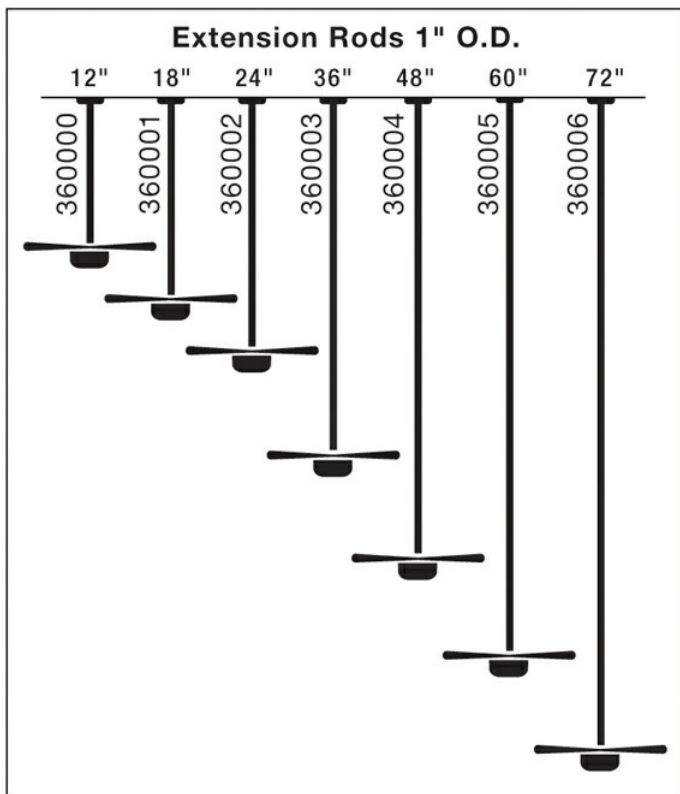

Fan Downrod 24 Inch

360002BAB (Burnished Antique Brass)

Project Name: _____

Location: _____

Type: _____

Qty: _____

Comments: _____

Ordering Information

Product ID	360002BAB
Finish	Burnished Antique Brass
Available Finishes	SNW, AP, AW, BAB, BKZ, BSS, CZ, DBK, GST, MCH, MDW, MWH, NBR, NI, OBB, OLZ, OZ, PN, SBK, SGD, SNW, TZ, TZG, TZP, WCP, WH, WSP, WZC

Dimensions

Weight	3.00 LBS

Specifications

Material	Steel

Qualifications

Safety Rated	Not Required
Warranty	www.kichler.com/warranty

Dimensions

Length	24.00"
Width	1.00"

Notes:

1) Information provided is subject to change without notice. All values are design or typical values when measured under laboratory conditions.
2) Incandescent Equivalent: The incandescent equivalent as presented is an approximate number and is for reference only.