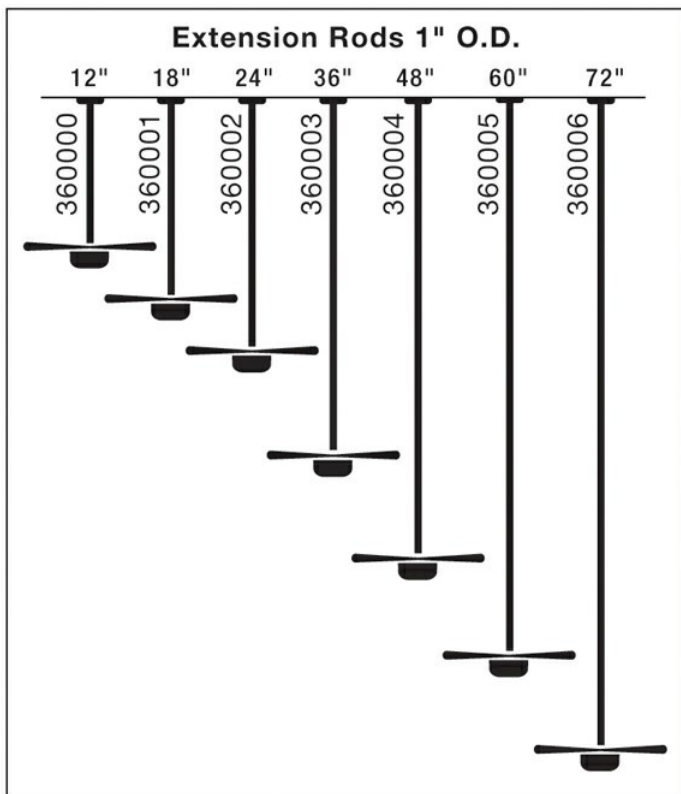

Fan Downrod 24 Inch

360002TZG (Tannery Bronze w/ Gold Accent)

Project Name: _____
Location: _____
Type: _____
Qty: _____
Comments: _____

Ordering Information

Product ID	360002TZG
Finish	Tannery Bronze w/ Gold Accent
Available Finishes	SNW, AP, AW, BAB, BKZ, BSS, CZ, DBK, GST, MCH, MDW, MWH, NBR, NI, OBB, OLZ, OZ, PN, SBK, SGD, SNW, TZ, TZG, TZP, WCP, WH, WSP, WZC

Dimensions

Weight	3.00 LBS

Specifications

Material	Steel

Qualifications

Safety Rated	Not Required
Warranty	www.kichler.com/warranty

Dimensions

Length	24.00"
Width	1.00"