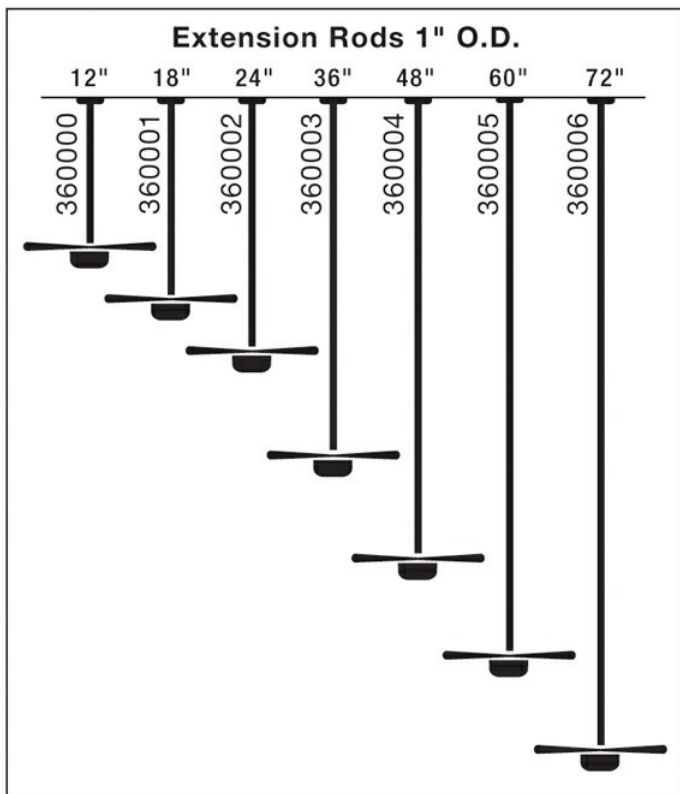

Fan Downrod 24 Inch

360002TZ (Tannery Bronze)

Project Name: _____

Location: _____

Type: _____

Qty: _____

Comments: _____

Ordering Information