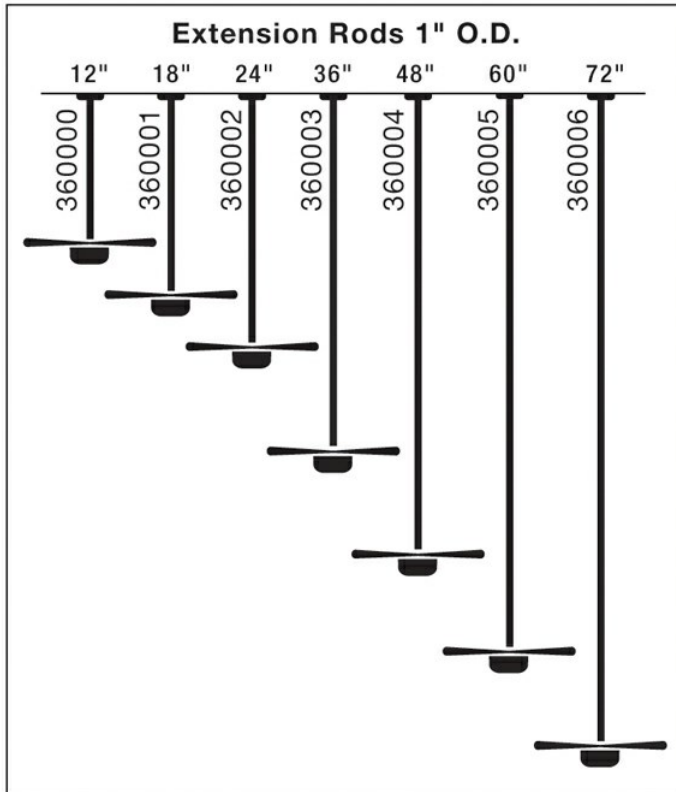

Fan Downrod 24 Inch

360002BKZ (Berkshire Bronze)

Project Name: _____
Location: _____
Type: _____
Qty: _____
Comments: _____

Ordering Information

Product ID	360002BKZ
Finish	Berkshire Bronze
Available Finishes	SNW, AP, AW, BAB, BKZ, BSS, CZ, DBK, GST, MCH, MDW, MWH, NBR, NI, OBB, OLZ, OZ, PN, SBK, SGD, SNW, TZ, TZG, TZP, WCP, WH, WSP, WZC

Dimensions

Weight	3.00 LBS

Specifications

Material	Steel

Qualifications

Safety Rated	Not Required
Warranty	www.kichler.com/warranty

Dimensions

Length	24.00"
Width	1.00"