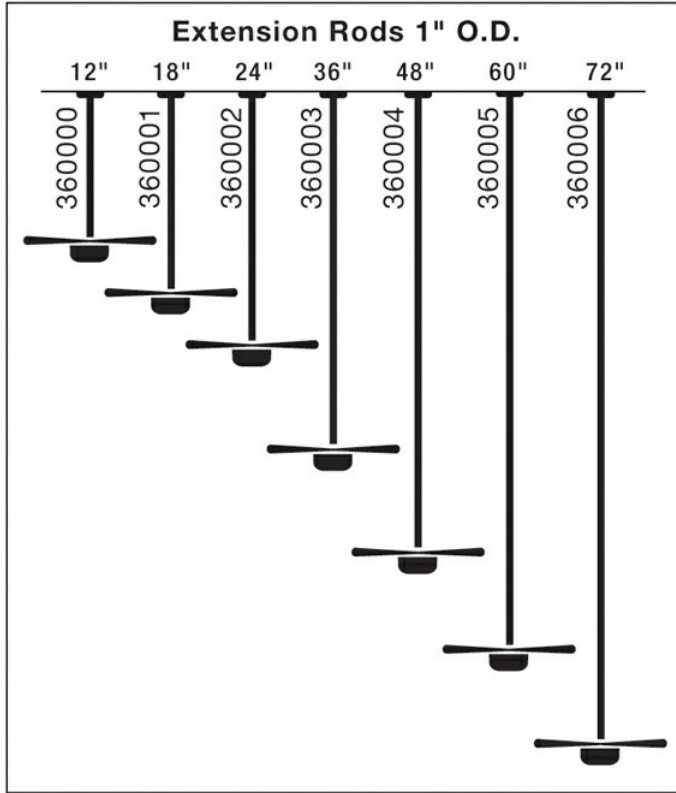

Fan Downrod 24 Inch

360002CZ (Carre Bronze)

Project Name: _____

Location: _____

Type: _____

Qty: _____

Comments: _____

Ordering Information

Product ID 360002CZ

Finish Carre Bronze

Available Finishes SNW, AP, AW, BAB, BKZ, BSS, CZ, DBK, GST, MCH, MDW, MWH, NBR, NI, OBB, OLZ, OZ, PN, SBK, SGD, SNW, TZ, TZG, TZP, WCP, WH, WSP, WZC

Dimensions

Weight 3.00 LBS

Specifications

Material Steel

Qualifications

Safety Rated Not Required

Warranty www.kichler.com/warranty

Dimensions

Length 24.00"

Width 1.00"

Notes:

1) Information provided is subject to change without notice. All values are design or typical values when measured under laboratory conditions.

2) Incandescent Equivalent: The incandescent equivalent as presented is an approximate number and is for reference only.