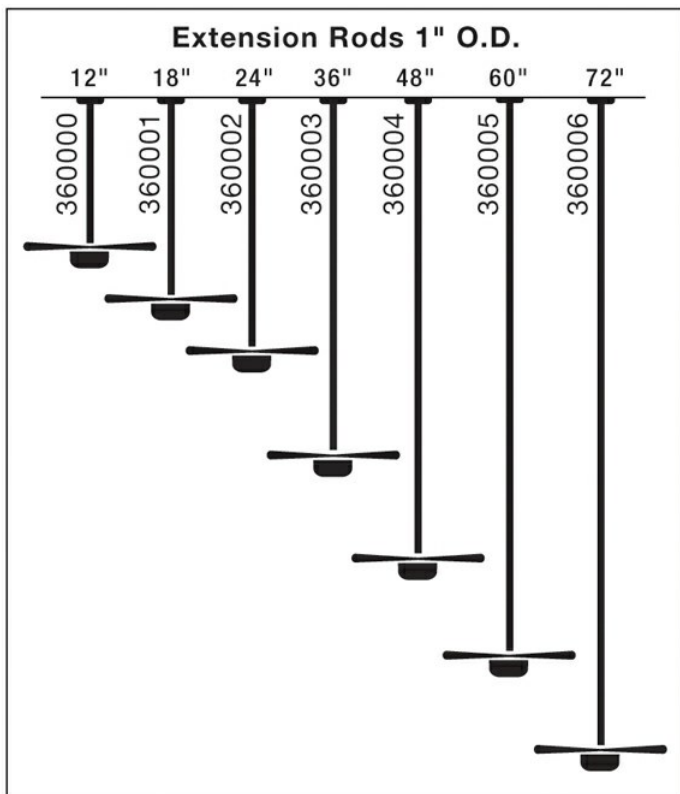

Fan Downrod 24 Inch

360002WSP (Weathered Steel Powder Coat)

Project Name: _____

Location: _____

Type: _____

Qty: _____

Comments: _____

Ordering Information

Product ID 360002WSP

Finish Weathered Steel Powder Coat

Available Finishes SNW, AP, AW, BAB, BKZ, BSS, CZ, DBK, GST, MCH, MDW, MWH, NBR, NI, OBB, OLZ, OZ, PN, SBK, SGD, SNW, TZ, TZG, TZP, WCP, WH, WSP, WZC

Dimensions

Weight 3.00 LBS

Specifications

Material Steel

Qualifications

Safety Rated Not Required

Warranty www.kichler.com/warranty

Dimensions

Length	24.00"
Width	1.00"

Notes:

1) Information provided is subject to change without notice. All values are design or typical values when measured under laboratory conditions.

2) Incandescent Equivalent: The incandescent equivalent as presented is an approximate number and is for reference only.