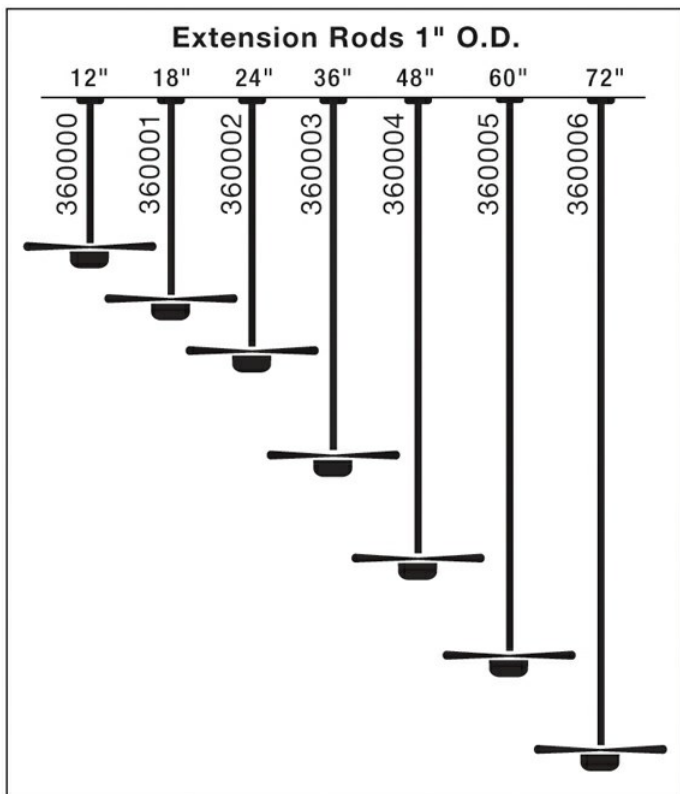

24 Inch Fan Downrod - WZC WZC

360002WZC

Project Name: _____

Location: _____

Type: _____

Qty: _____

Comments: _____

Ordering Information

Product ID	360002WZC
Available Finishes	SNW, AP, AW, BAB, BKZ, BSS, CZ, DBK, GST, MCH, MDW, MWH, NBR, NI, OBB, OLZ, OZ, PN, SBK, SGD, SNW, TZ, TZG, TZP, WCP, WH, WSP, WZC

Dimensions

Weight	3.00 LBS

Specifications

Material	Steel

Qualifications

Safety Rated	Not Required
Warranty	www.kichler.com/warranty

Dimensions

Length	24.00"
Width	1.00"

Notes:

1) Information provided is subject to change without notice. All values are design or typical values when measured under laboratory conditions.
2) Incandescent Equivalent: The incandescent equivalent as presented is an approximate number and is for reference only.