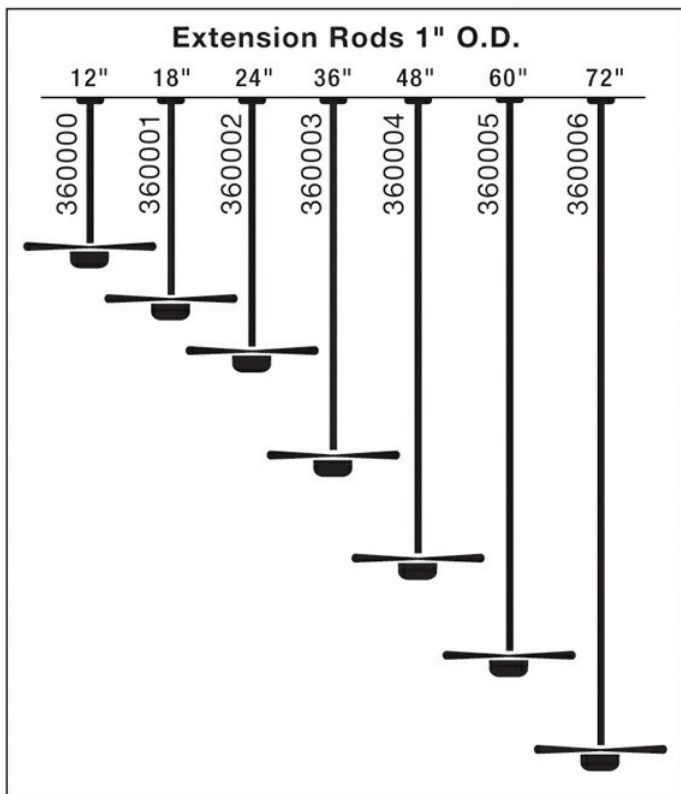

Fan Downrod 24 Inch

360002NI (Brushed Nickel)

Project Name: _____

Location: _____

Type: _____

Qty: _____

Comments: _____

Ordering Information

Product ID	360002NI
Finish	Brushed Nickel
Available Finishes	SNW, AP, AW, BAB, BKZ, BSS, CZ, DBK, GST, MCH, MDW, MWH, NBR, NI, OBB, OLZ, OZ, PN, SBK, SGD, SNW, TZ, TZG, TZP, WCP, WH, WSP, WZC

Dimensions

Weight	3.00 LBS

Specifications

Material	Steel

Qualifications

Safety Rated	Not Required
Warranty	www.kichler.com/warranty

Dimensions

Length	24.00"
Width	1.00"