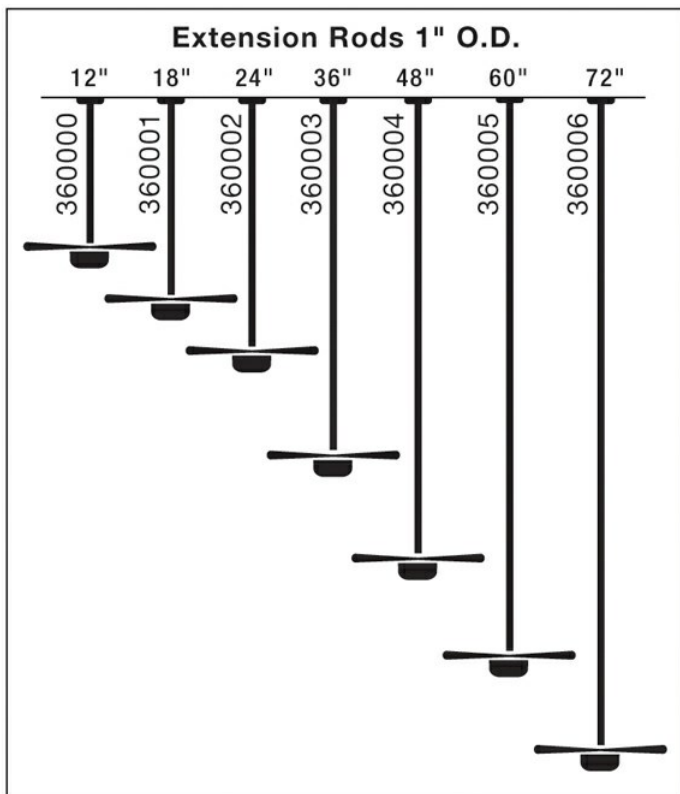

Fan Downrod 36 Inch

360003AP (Antique Pewter)

Project Name: _____

Location: _____

Type: _____

Qty: _____

Comments: _____

Ordering Information

Product ID	360003AP
Finish	Antique Pewter
Available Finishes	AP, AW, BAB, BKZ, BSS, CZ, DBK, GST, MCH, MDW, MWH, NBR, NI, OBB, OLZ, OZ, PN, SBK, SGD, SNW, TZ, TZG, TZP, WCP, WH, WSP, WZC

Dimensions

Weight	7.50 LBS

Specifications

Material	Steel

Qualifications

Safety Rated	Not Required
Warranty	www.kichler.com/warranty

Dimensions

Length	36.00"
Width	1.00"

Notes:

1) Information provided is subject to change without notice. All values are design or typical values when measured under laboratory conditions.
2) Incandescent Equivalent: The incandescent equivalent as presented is an approximate number and is for reference only.