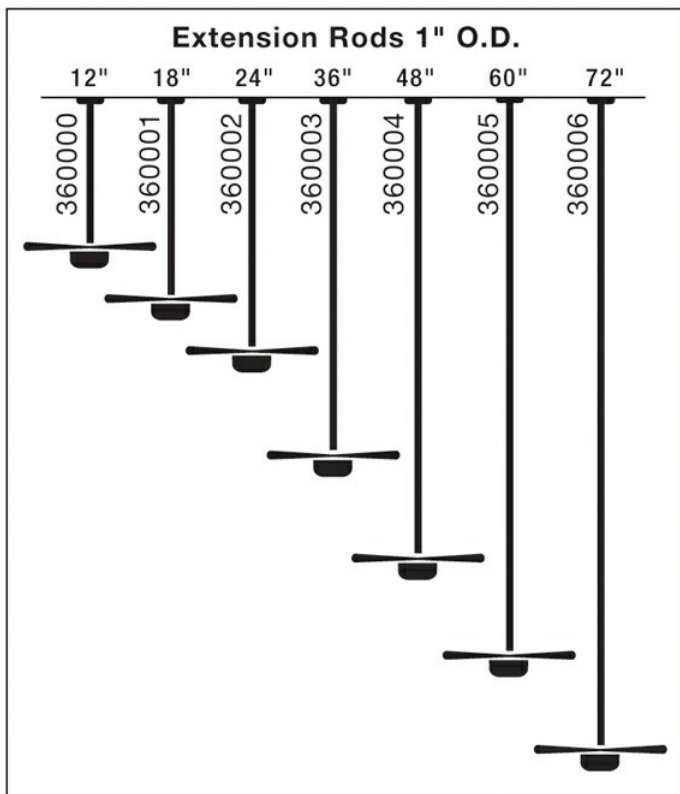

Fan Downrod 24 Inch

360002PN (Polished Nickel)

Project Name: _____

Location: _____

Type: _____

Qty: _____

Comments: _____

Ordering Information