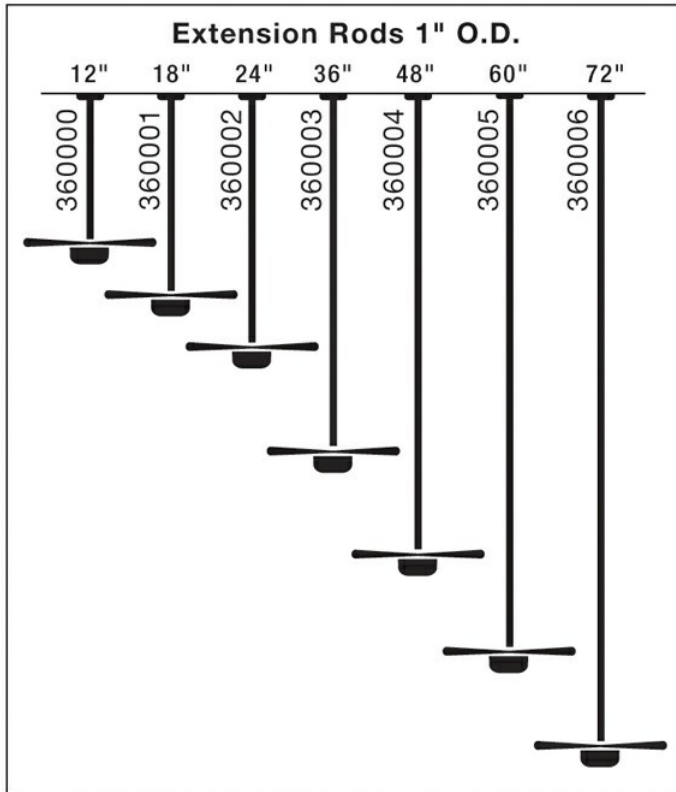

Fan Downrod 24 Inch

360002DBK (Distressed Black)

Project Name: _____
Location: _____
Type: _____
Qty: _____
Comments: _____

Ordering Information

Product ID	360002DBK
Finish	Distressed Black
Available Finishes	SNW, AP, AW, BAB, BKZ, BSS, CZ, DBK, GST, MCH, MDW, MWH, NBR, NI, OBB, OLZ, OZ, PN, SBK, SGD, SNW, TZ, TZG, TZP, WCP, WH, WSP, WZC

Dimensions

Weight	3.00 LBS

Specifications

Material	Steel

Qualifications

Safety Rated	Not Required
Warranty	www.kichler.com/warranty

Dimensions

Length	24.00"
Width	1.00"