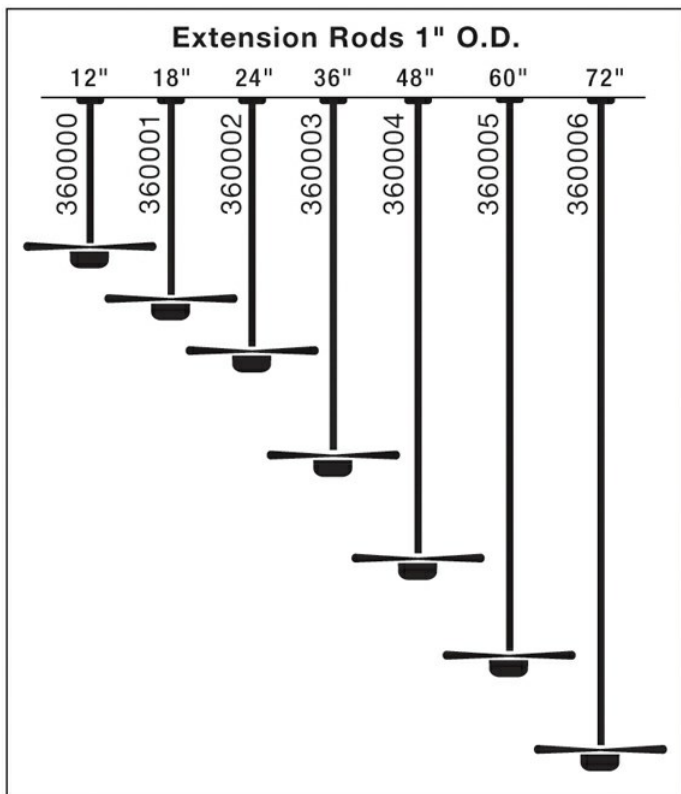

Fan Downrod 24 Inch

360002WCP (Weathered Copper Powder Coat)

Project Name: _____
Location: _____
Type: _____
Qty: _____
Comments: _____

Ordering Information

Product ID	360002WCP
Finish	Weathered Copper Powder Coat
Available Finishes	SNW, AP, AW, BAB, BKZ, BSS, CZ, DBK, GST, MCH, MDW, MWH, NBR, NI, OBB, OLZ, OZ, PN, SBK, SGD, SNW, TZ, TZG, TZP, WCP, WH, WSP, WZC

Dimensions

Weight	3.00 LBS

Specifications

Material	Steel

Qualifications

Safety Rated	Not Required
Warranty	www.kichler.com/warranty

Dimensions

Length	24.00"
Width	1.00"

Notes:

1) Information provided is subject to change without notice. All values are design or typical values when measured under laboratory conditions.
2) Incandescent Equivalent: The incandescent equivalent as presented is an approximate number and is for reference only.