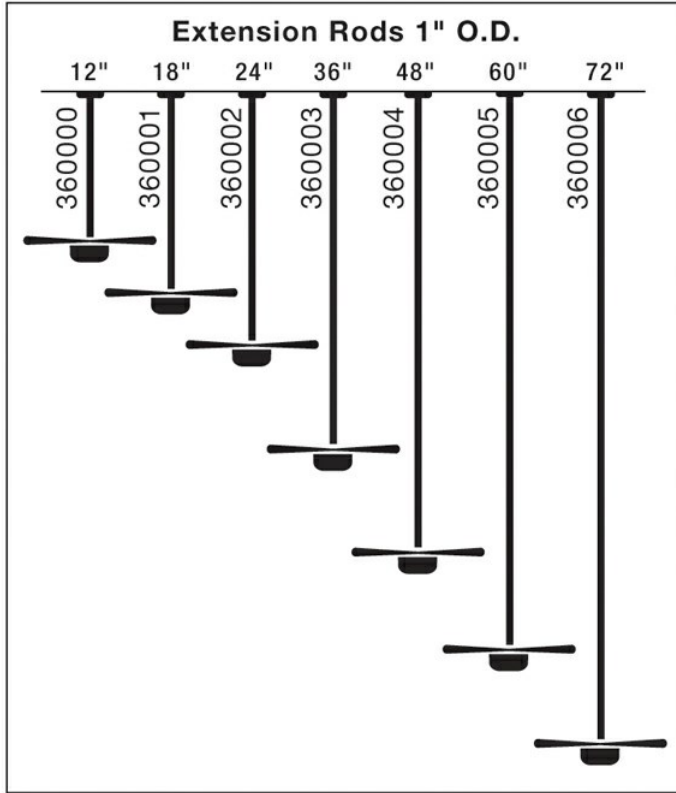

24" Fan Downrod NBR

360002NBR (Natural Brass)

Project Name: _____

Location: _____

Type: _____

Qty: _____

Comments: _____

Ordering Information

Product ID 360002NBR

Finish Natural Brass

Available Finishes SNW, AP, AW, BAB, BKZ, BSS, CZ, DBK, GST, MCH, MDW, MWH, NBR, NI, OBB, OLZ, OZ, PN, SBK, SGD, SNW, TZ, TZG, TZP, WCP, WH, WSP, WZC

Dimensions

Weight 3.00 LBS

Specifications

Material Steel

Qualifications

Safety Rated Not Required

Warranty www.kichler.com/warranty

Dimensions

Length	24.00"
Width	1.00"

Notes:

1) Information provided is subject to change without notice. All values are design or typical values when measured under laboratory conditions.

2) Incandescent Equivalent: The incandescent equivalent as presented is an approximate number and is for reference only.