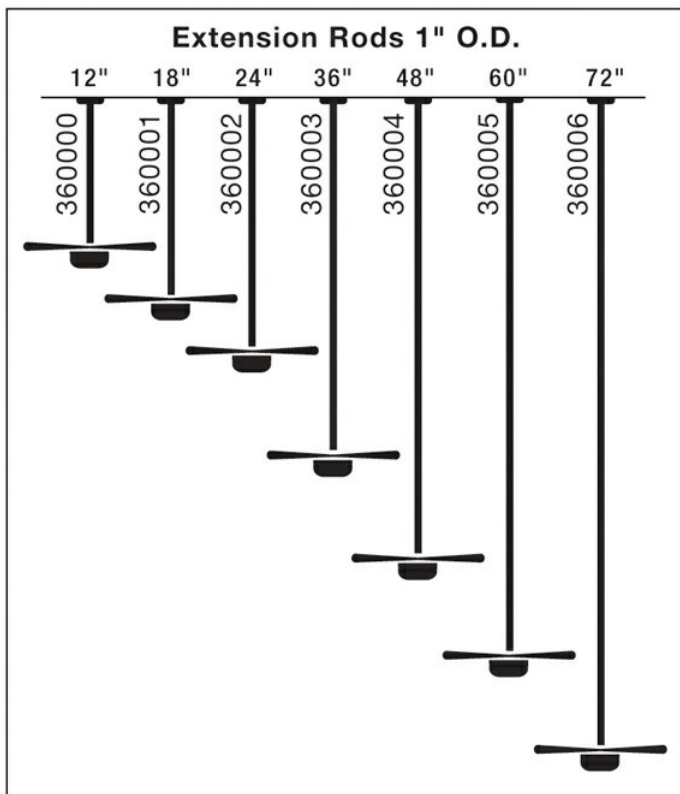

Fan Downrod 24 Inch

360002AP (Antique Pewter)

Project Name: _____

Location: _____

Type: _____

Qty: _____

Comments: _____

Ordering Information