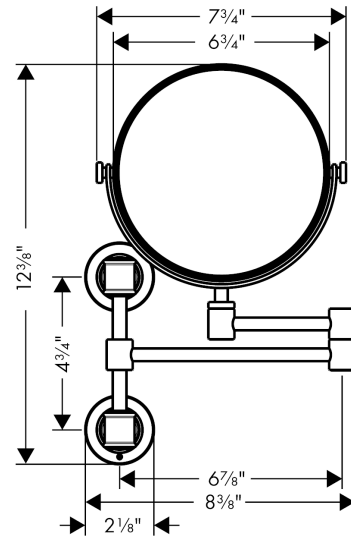

Axor Montreux
Axor Montreux Pull-Out Shaving Mirror
 Finishes : **Chrome** Part no. : **42090000**

Description

Features

- Metal
- Arms swivel independently

Item details

List Price \$ 535.00

Product image

Scale drawing

Axor Montreux
Axor Montreux Pull-Out Shaving Mirror
Finishes : **Chrome** Part no. : **42090000**

Exploded drawing

Year of production: >04/06

Axor Montreux
Axor Montreux Pull-Out Shaving Mirror
 Finishes : **Chrome** Part no. : **42090000**

Spare parts list

Year of production: >04/06

Pos.	Description	Part no.	Price	PU
1	mounting set	40915000	-	1
2	support element	96341000	-	1
3	hexagon socket screw M4x10	97661000	-	1
4	pin	97546000	-	1
5	mirror	98729000	-	1