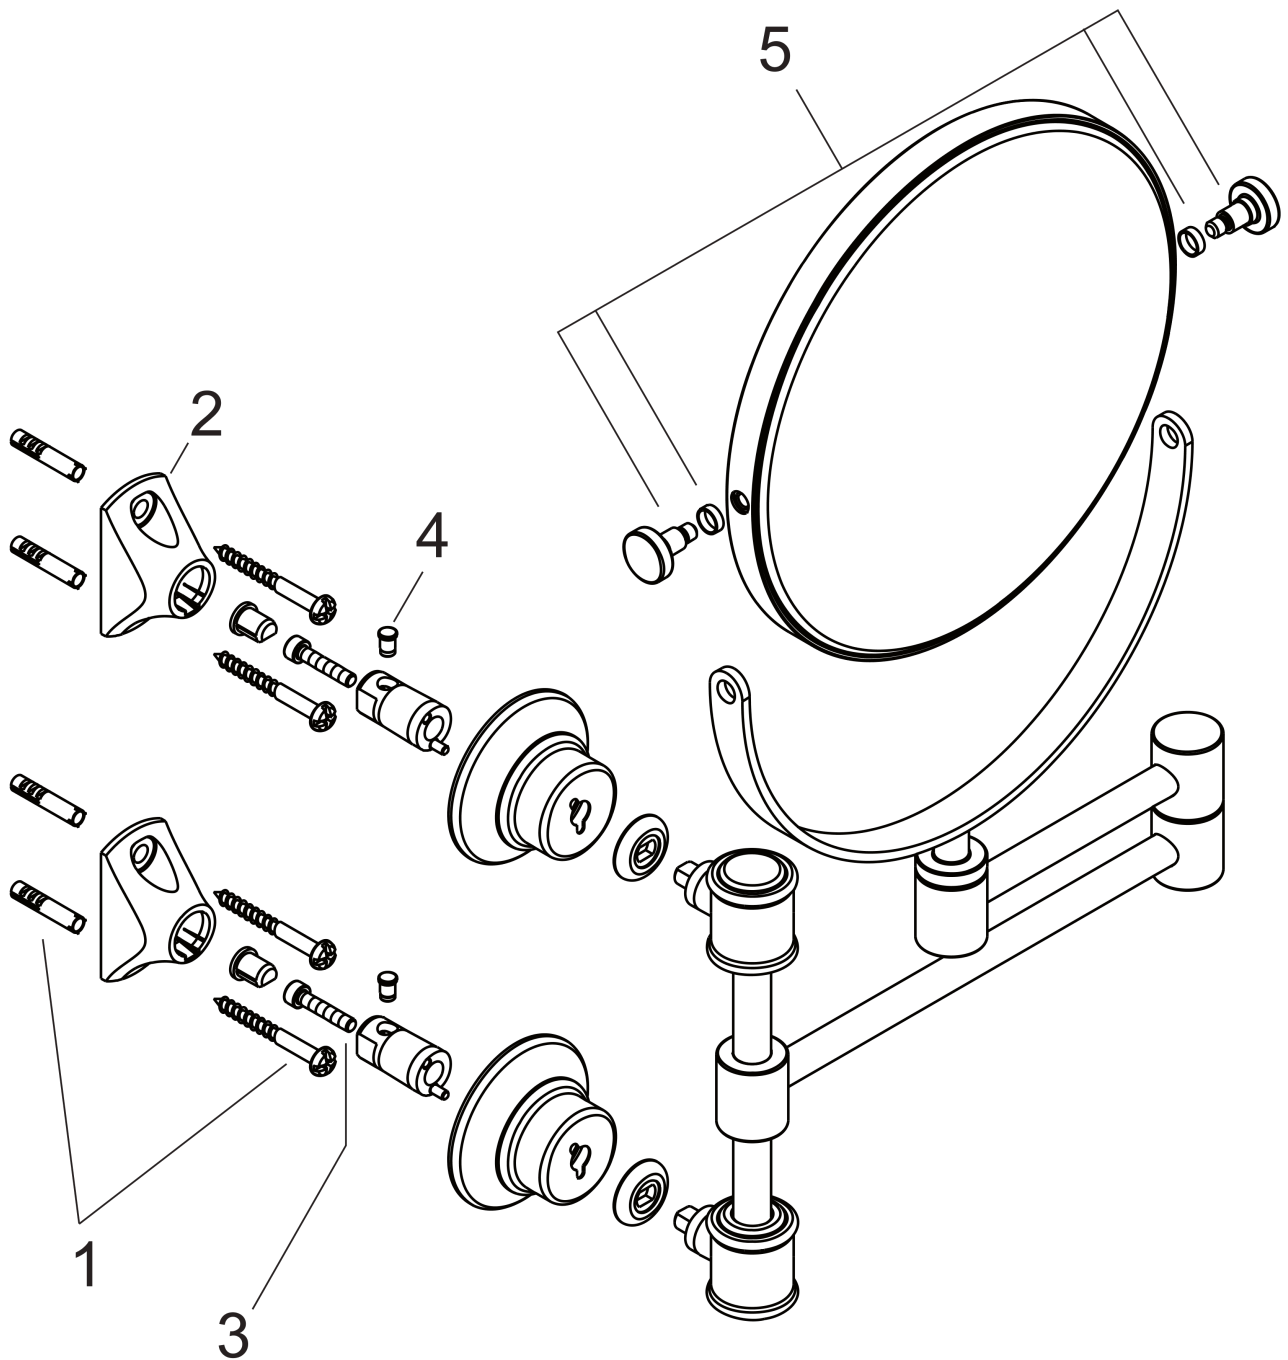

Axor Montreux
Axor Montreux Pull-Out Shaving Mirror
 Finishes : **Chrome** Part no. : **42090000**

Description

Features

- Metal
- Arms swivel independently

Item details

List Price \$ 535.00

Product image

Scale drawing

Axor Montreux
Axor Montreux Pull-Out Shaving Mirror
Finishes : **Chrome** Part no. : **42090000**

Exploded drawing

Year of production: >04/06

Axor Montreux
Axor Montreux Pull-Out Shaving Mirror
 Finishes : **Chrome** Part no. : **42090000**

Spare parts list

Year of production: >04/06

Pos.	Description	Part no.	Price	PU
1	mounting set	40915000	-	1
2	support element	96341000	-	1
3	hexagon socket screw M4x10	97661000	-	1
4	pin	97546000	-	1
5	mirror	98729000	-	1