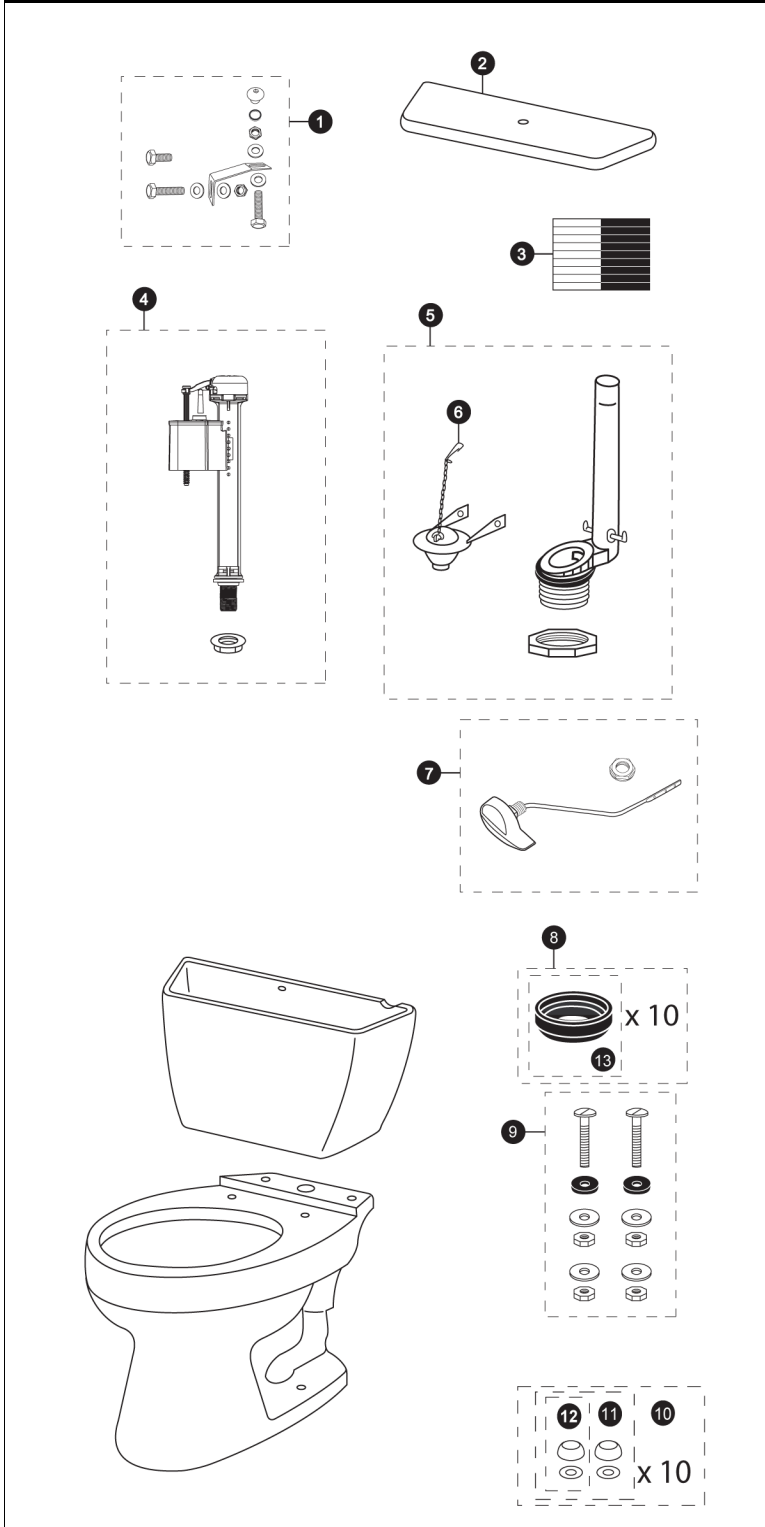

CST715B  
ST706B  
C715

**Carusoe®**  
**1.6 Gpf Toilet, Round,**  
**Gravity, 12" Rough-In**  
**Bolt Down Tank Lid**

Items	Parts	Description
1	THU089	Bolt Down Set
2	TCU706BCR#01	Bolt Down Tank Lid w/ Velcro - Cotton
	TCU706BCR#03	Bolt Down Tank Lid w/ Velcro - Bone
	TCU706BCR#11	Bolt Down Tank Lid w/ Velcro - Colonial White
	TCU706BCR#12	Bolt Down Tank Lid w/ Velcro - Sedona Beige
3	THU107	Velcro Tape
4	TSU99A.X	Fill Valve
5	THU255-A	Flush Valve
6	THU257	Flapper w/ Chain
7	THU061#01	Trip Lever - Cotton
	THU061#03	Trip Lever - Bone
	THU061#11	Trip Lever - Colonial White
	THU061#12	Trip Lever - Sedona Beige
	THU061#CP	Trip Lever - Chrome Plated
	THU061#BN	Trip Lever - Brushed Nickel
	THU061#PN	Trip Lever - Polished Nickel
8	THU102	Tank to Bowl Gaskets (10 pieces)
9	TSU01D	Tank Mounting Kit
10	THU098#01	Bolt Cap Sets - Cotton (20 pieces)
	THU098#03	Bolt Cap Sets - Bone (20 pieces)
	THU098#11	Bolt Cap Sets - Colonial White (20 pieces)
	THU098#12	Bolt Cap Sets - Sedona Beige (20 pieces)
11	THU044S#01	Bolt Cap Set - Cotton (2 pieces)
	THU044S#03	Bolt Cap Set - Bone (2 pieces)
	THU044S#11	Bolt Cap Set - Colonial White (2 pieces)
	THU044S#12	Bolt Cap Set - Sedona Beige (2 pieces)
12	THU044#01	Bolt Cap - Cotton
	THU044#03	Bolt Cap - Bone
	THU044#11	Bolt Cap - Colonial White
	THU044#12	Bolt Cap - Sedona Beige
13	9BU014E	Tank to Bowl Gasket

**Note:**

**Product Number Explanations**

**Two-Piece Toilet**

(CST) Gravity Type Toilet  
(715) Model  
(B) Bolt Down Tank Lid

**Tank**

(ST) Tank  
(706) Model  
(B) Bolt Down Tank  
Lid

**Bowl**

(C) Bowl  
(715) Model