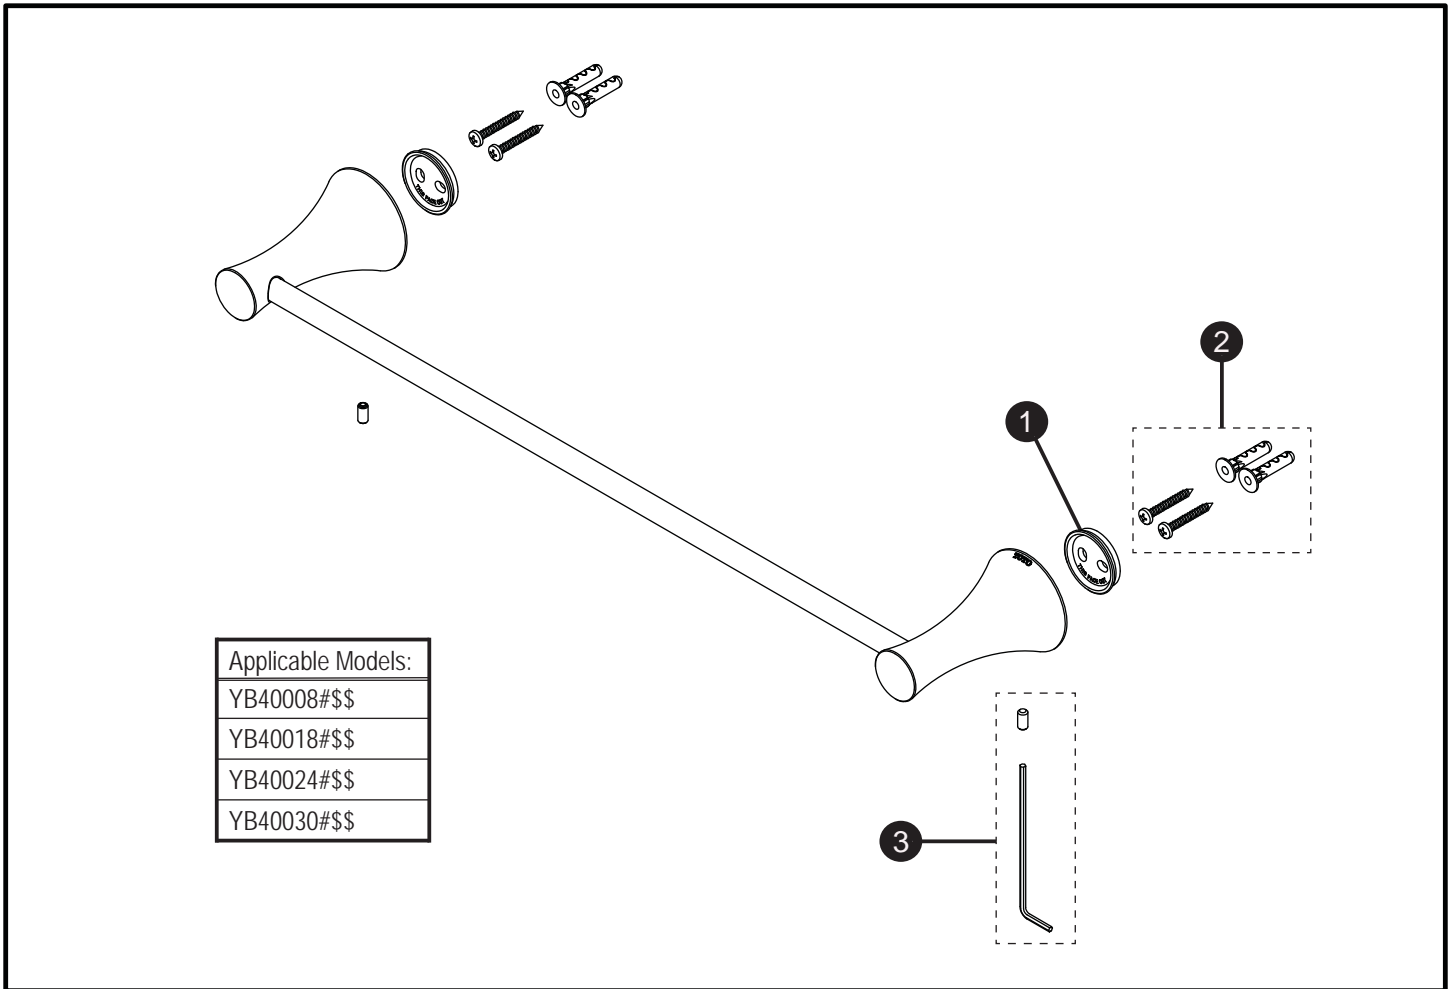

Transitional Collection Series B  
Towel Bars

Item	Part	Description
1	THP4917	Mounting Disk
2	THP4489	Mounting Hardware (1 set)
3	THP4815	Set Screw and Hex Wrench

LEGEND
\$\$ = Denotes Finish
#CP = Polished Chrome
#BN = Brushed Nickel
#PN = Polished Nickel