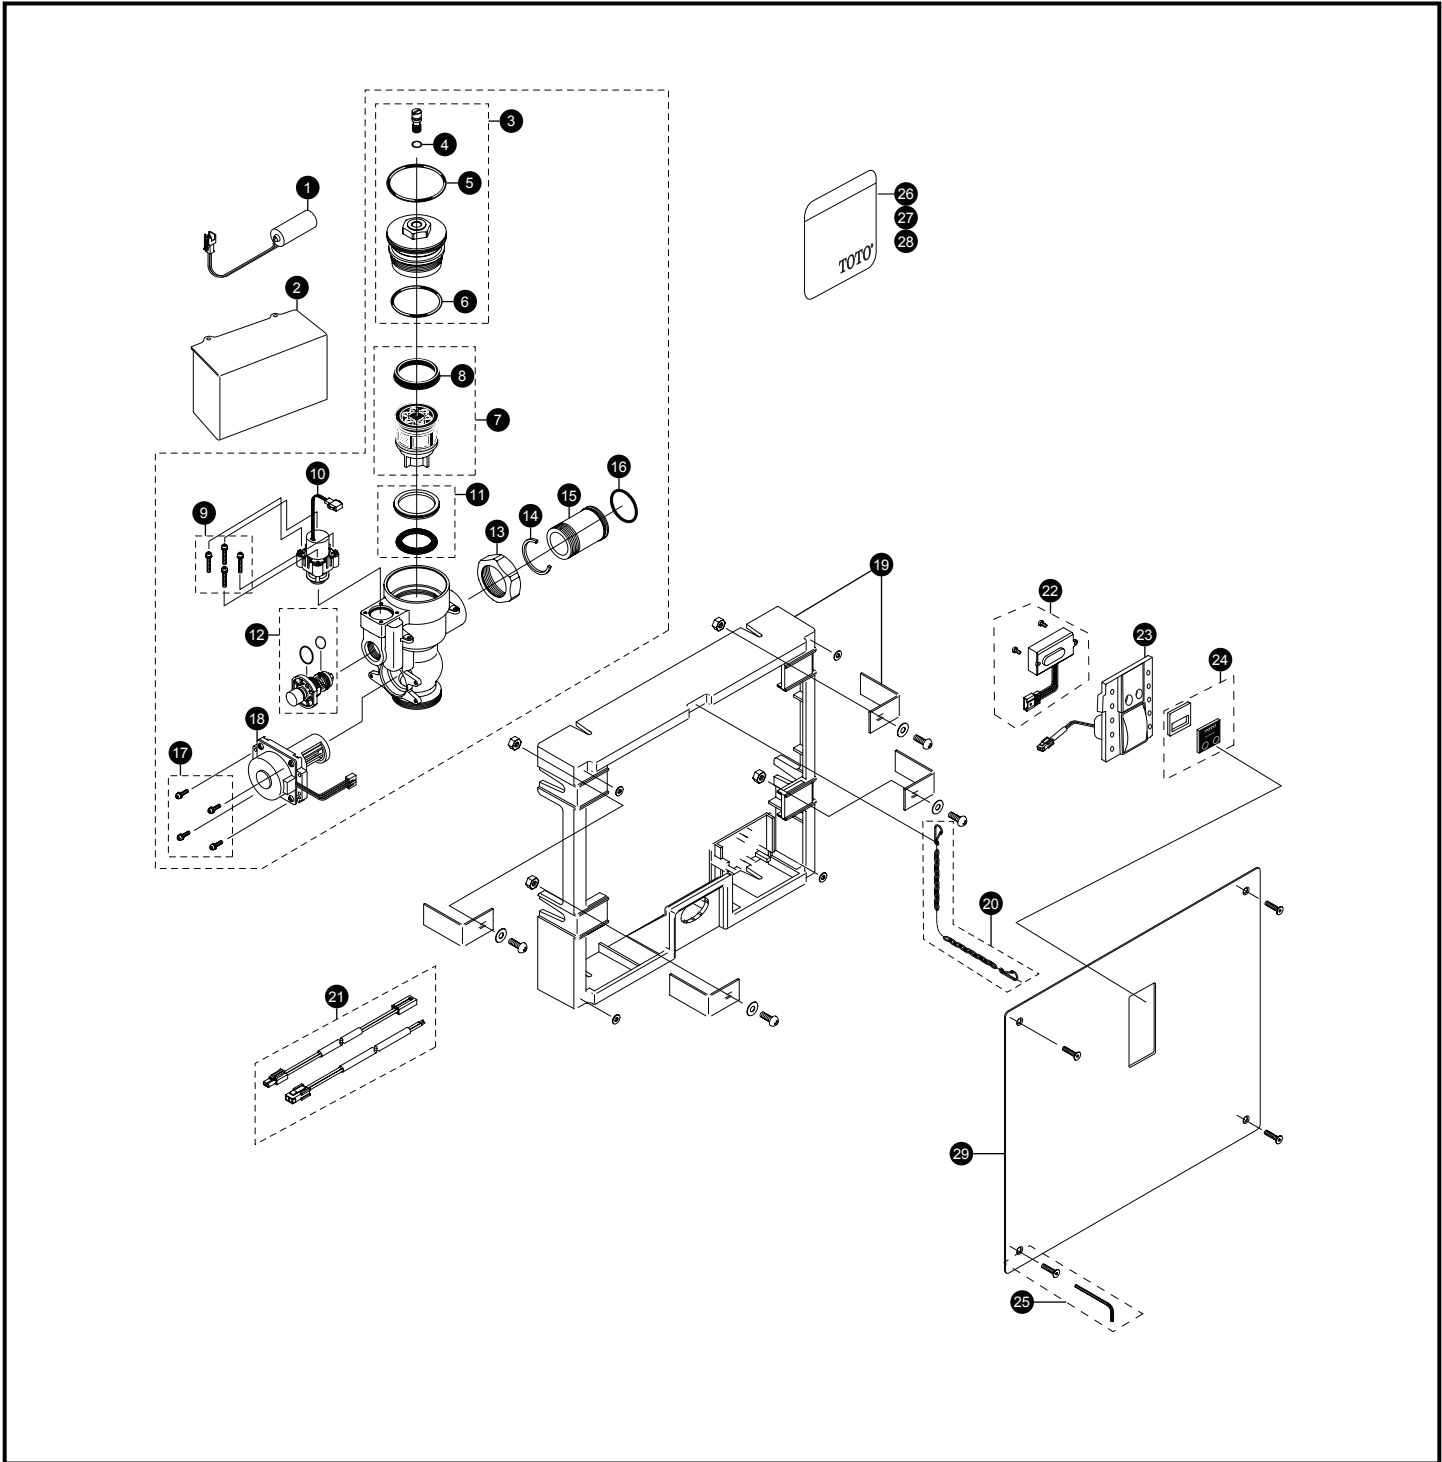

TEU2LN#SS Series

TEU2LN11#SS
TEU2LN21#SS
TEU2LN#SS

EcoPower® Sensor High Efficiency Urinal Flush Valve Concealed (14" x 12") - 0.5 Gpf Hydro-Power Charge

TEU2LN#SS Series

TEU2LN11#SS
 TEU2LN21#SS
 TEU2LN#SS

EcoPower® Sensor High Efficiency Urinal Flush Valve Concealed (14" x 12") - 0.5 Gpf Hydro-Power Charge

Item	Part	Description	Item	Part	Description
1	THP3053	Back-Up Battery	Vacuum Breaker Sets		
2	TH559EDV549	Urinal Valve Controller	VB13RB-11		Concealed - Back Spud (3/4" Outlet)
3	TH559EDV508	Valve Cap Assy (Urinal 1.0/0.5 GPF)	VB13RB-21		Concealed - Back Spud (1-1/4" Outlet)
4	TH305SV111	O-Rings (Cap Screw) (10 Pieces)	Note: For additional information, refer to the individual vacuum breaker parts sheets.		
5	TH305SV120	O-Rings (Valve Cap) (10 Pieces)			
6	TH305SV112	O-Rings (Valve Guide) (10 Pieces)			
7	TH323V104R	Piston Assembly (1.0/0.5 GPF)			
8	TH305SV103	U-Packing (For Piston) (10 Pieces)			
9	TH559EDV301	Double Sems Screws M3 (4 pieces)			
10	TH559EDV510	Solenoid Unit & Diaphragm Assembly			
11	TH321	Seal Washer Kit			
12	TH559EDV558	Manual Flushing Button			
13	TH305SV113	Nut			
14	TH305SV105	Locking Rings (10 Pieces)			
15	TH305SV114	Tail Piece			
16	TH305SV106	O-Rings (Tail Piece) (10 Pieces)			
17	TH559EDV505	Double Sems Screws M3 (4 pieces)			
18	TH559EDV504	Hydro-Power Generator (Urinal)			
19	TH559EDV341	Wall Frame			
20	TH559EDV345	Chain Set			
21	TH559EDV556	Extension Wire Set			
22	TH559EDV551	HEU Sensor Controller & Screws Set			
23	TH559EDV552	Touch Button Assembly Unit			
24	TH559EDV553	Cover Glass			
25	8HU5019	4 Vandal Resist Screws With Wrench			
26	0EU5161	0.5 GPF Water Saving Sticker (English)			
27	0EU3018	0.5 GPF Water Saving Sticker (Spanish)			
28	0EU3016	0.5 GPF Water Saving Sticker (French)			
29	TH559EDV554	12"x14" Front Panel			