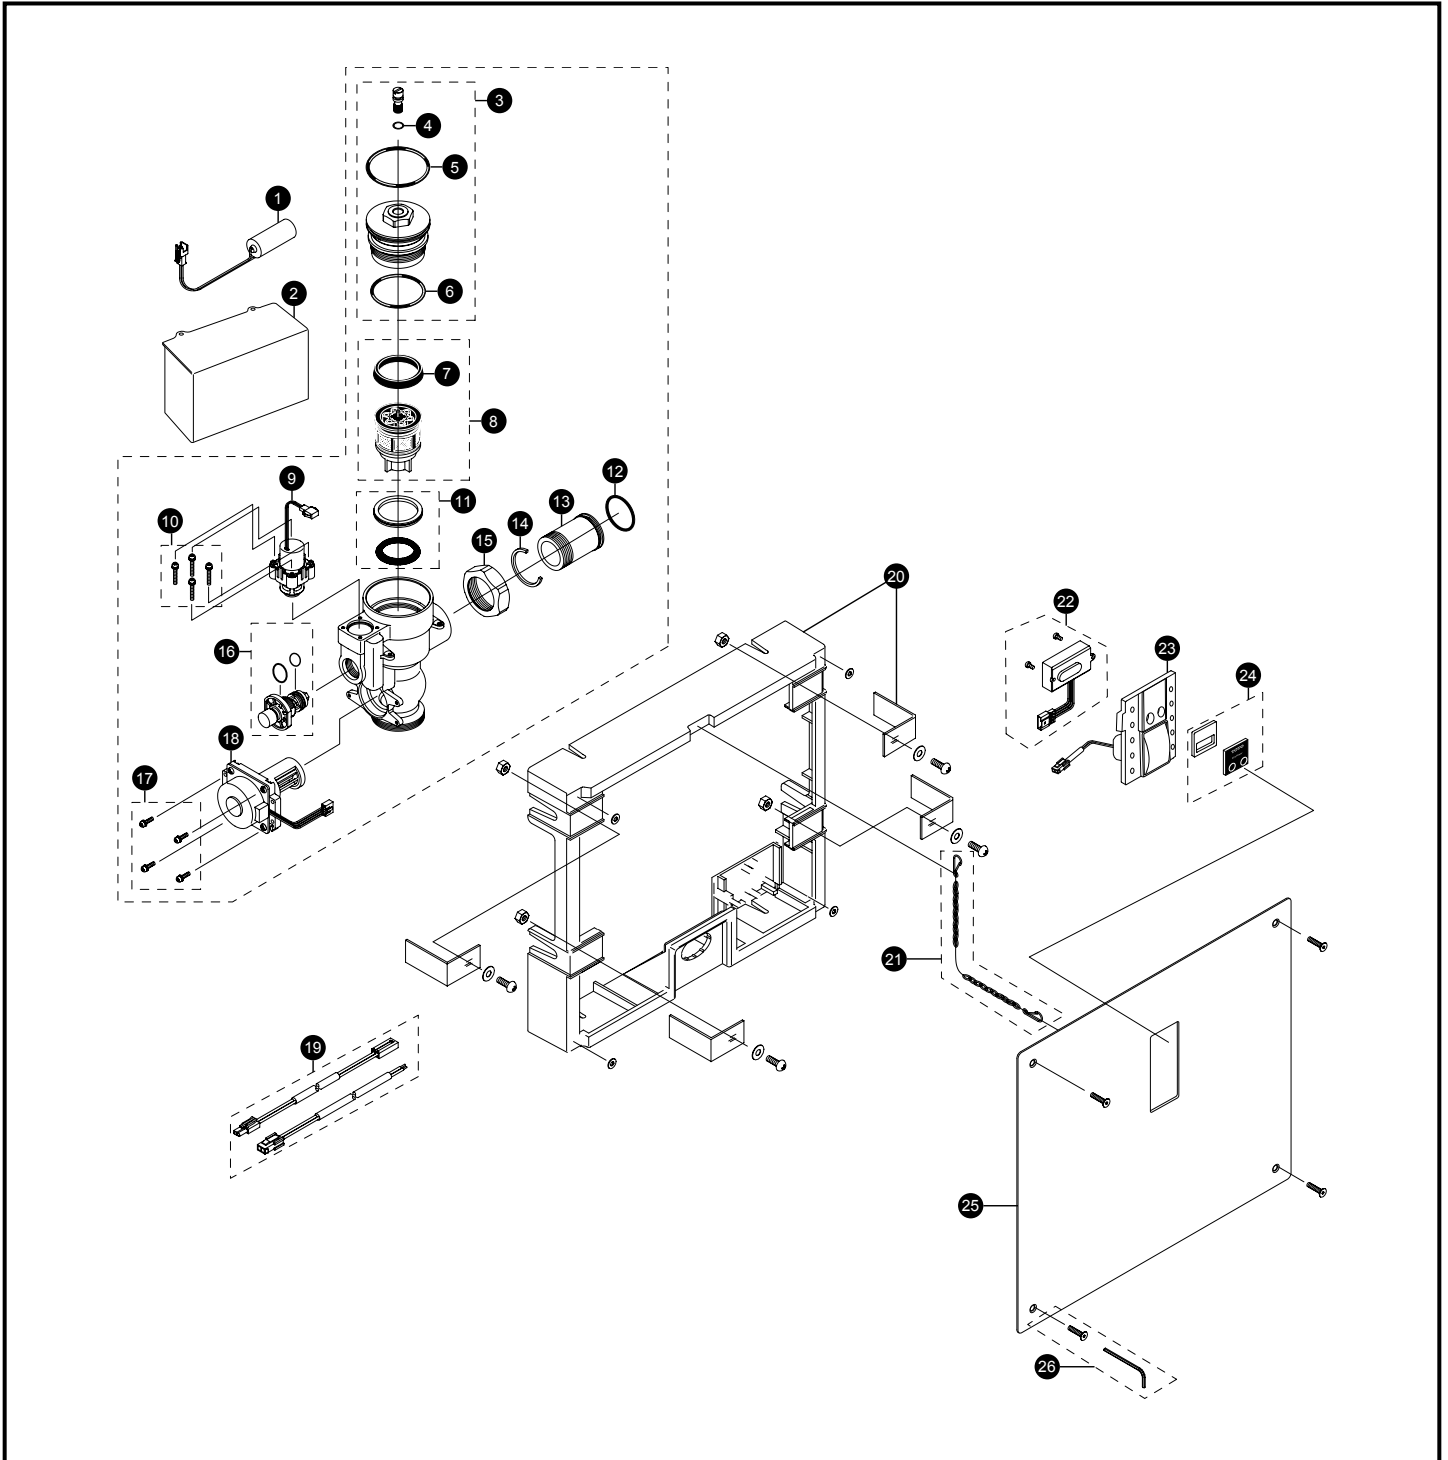

# TET2GN#SS Series

TET2GN31#SS  
TET2GN32#SS  
TET2GN33#SS  
TET2GN#SS

## EcoPower® Sensor Toilet Flush Valve Concealed (14" x 12") - 1.6 Gpf Hydro-Power Charge

## EcoPower® Sensor Toilet Flush Valve Concealed (14" x 12") - 1.6 Gpf Hydro-Power Charge

Item	Part	Description	Item	Part	Description
1	THP3053	Back-Up Battery	<b>Vacuum Breaker Sets</b>		
2	TH559EDV548	Toilet Valve Controller	VB13RB-31		Concealed - Back Spud (1-1/2" Outlet)
3	TH559EDV507	Valve Cap Assy (Toilet 1.6/1.28 GPF)	VB9RB-32		Concealed - Top Spud (1-1/2" Outlet)
4	TH305SV111	O-Rings (Cap Screw) (10 Pieces)	VB13RB-33		Concealed - Back Spud Floor Mount (1-1/2" Outlet)
5	TH305SV120	O-Rings (Valve Cap) (10 Pieces)	<b>Note:</b> For additional information, refer to the individual vacuum breaker parts sheets.		
6	TH305SV112	O-Rings (Valve Guide) (10 Pieces)			
7	TH305SV103	U-Packing (For Piston) (10 Pieces)			
8	TH323V103R	Piston Assembly (1.6/1.28 GPF)			
9	TH559EDV510	Solenoid Unit & Diaphragm Assembly			
10	TH559EDV301	Double Sems Screws M3 (4 pieces)			
11	TH321	Seal Washer Kit			
12	TH305SV106	O-Rings (Tail Piece) (10 Pieces)			
13	TH305SV114	Tail Piece			
14	TH305SV105	Locking Rings (10 Pieces)			
15	TH305SV113	Nut			
16	TH559EDV558	Manual Flushing Button			
17	TH559EDV505	Double Sems Screws M3 (4 pieces)			
18	TH559EDV503	Hydro-Power Generator (Toilet)			
19	TH559EDV556	Extension Wire Set			
20	TH559EDV341	Wall Frame			
21	TH559EDV345	Chain Set			
22	TH559EDV550	Sensor Controller & Screws Set			
23	TH559EDV552	Touch Button Assembly Unit			
24	TH559EDV553	Cover Glass			
25	TH559EDV554	Big Cover Plate			
26	8HU5019	4 Vandal Resist Screws With Wrench			

#### Flush Valve

(T) Fitting  
 (E) Electronic  
 (T) Toilet 1.6  
 (2) Concealed Large Plate  
 (G) Dynamo (Hydro Generator)  
 (N) Neutral Rough-In  
 (31) 1-1/2" Outlet\_Back Spud  
 (32) 1-1/2" Outlet\_Top Spud  
 (33) 1-1/2" Outlet\_Back Spud Floor Mount  
 (#SS) Stainless Finish