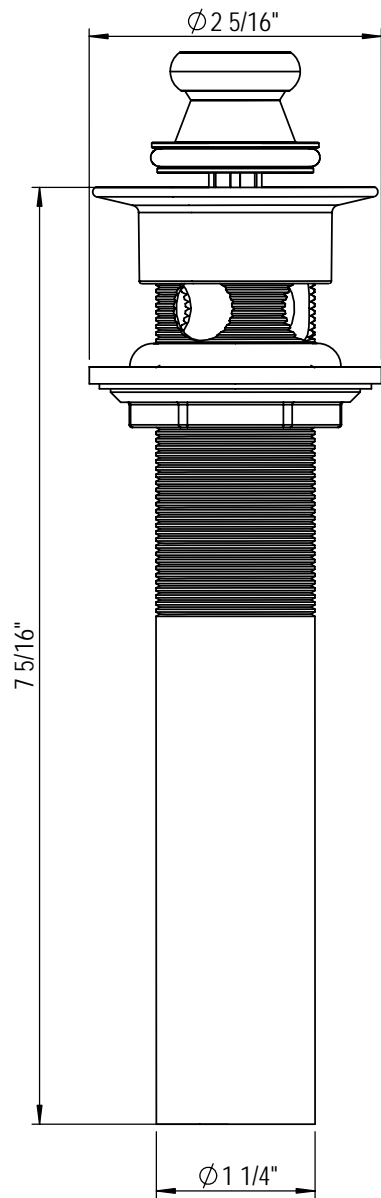

Exposed Lift & Turn Pop-Up 9DBEPU3/Lift & Turn Pop-Up 9DBEPU4

TEL: 905-851-6781
FAX: 905-851-8031
TOLL FREE: 800-461-5901

the RUBINET FAUCET COMPANY

www.rubinet.com