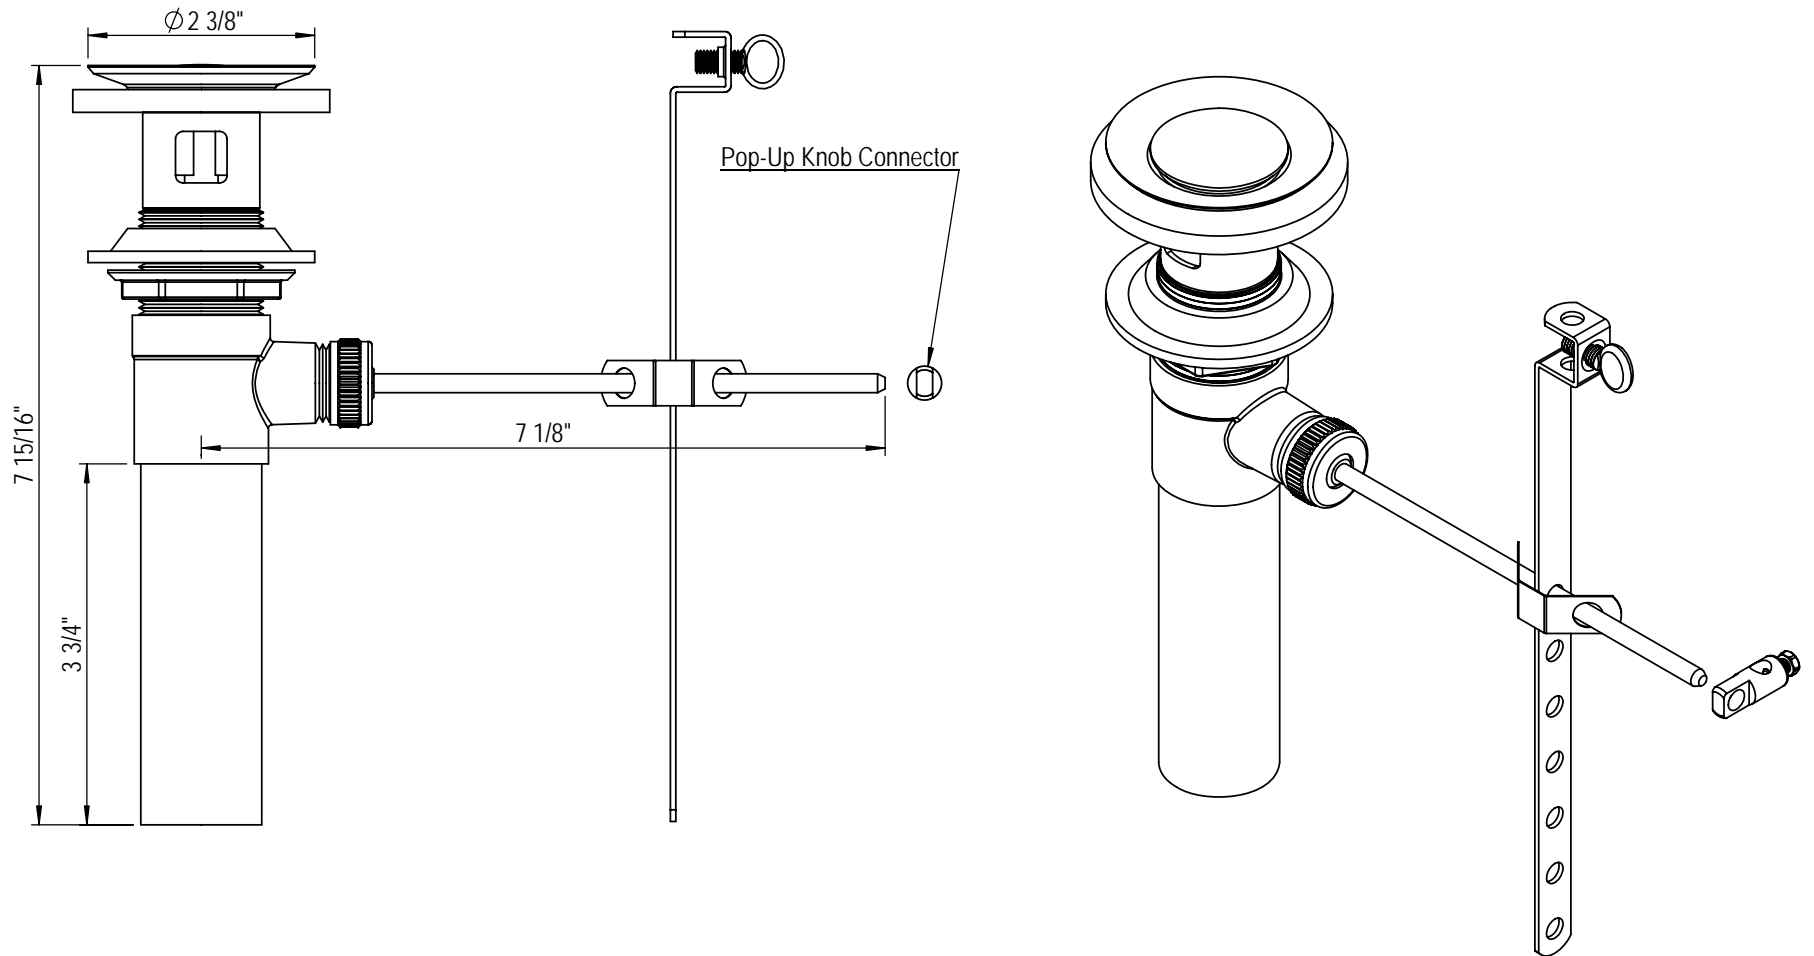

Exposed Pop-Up Assembly 9DBEPU1/Pop-Up Assembly 9DBEPU2

TEL: 905-851-6781
FAX: 905-851-8031
TOLL FREE: 800-461-5901

the RUBINET FAUCET COMPANY

www.rubinet.com