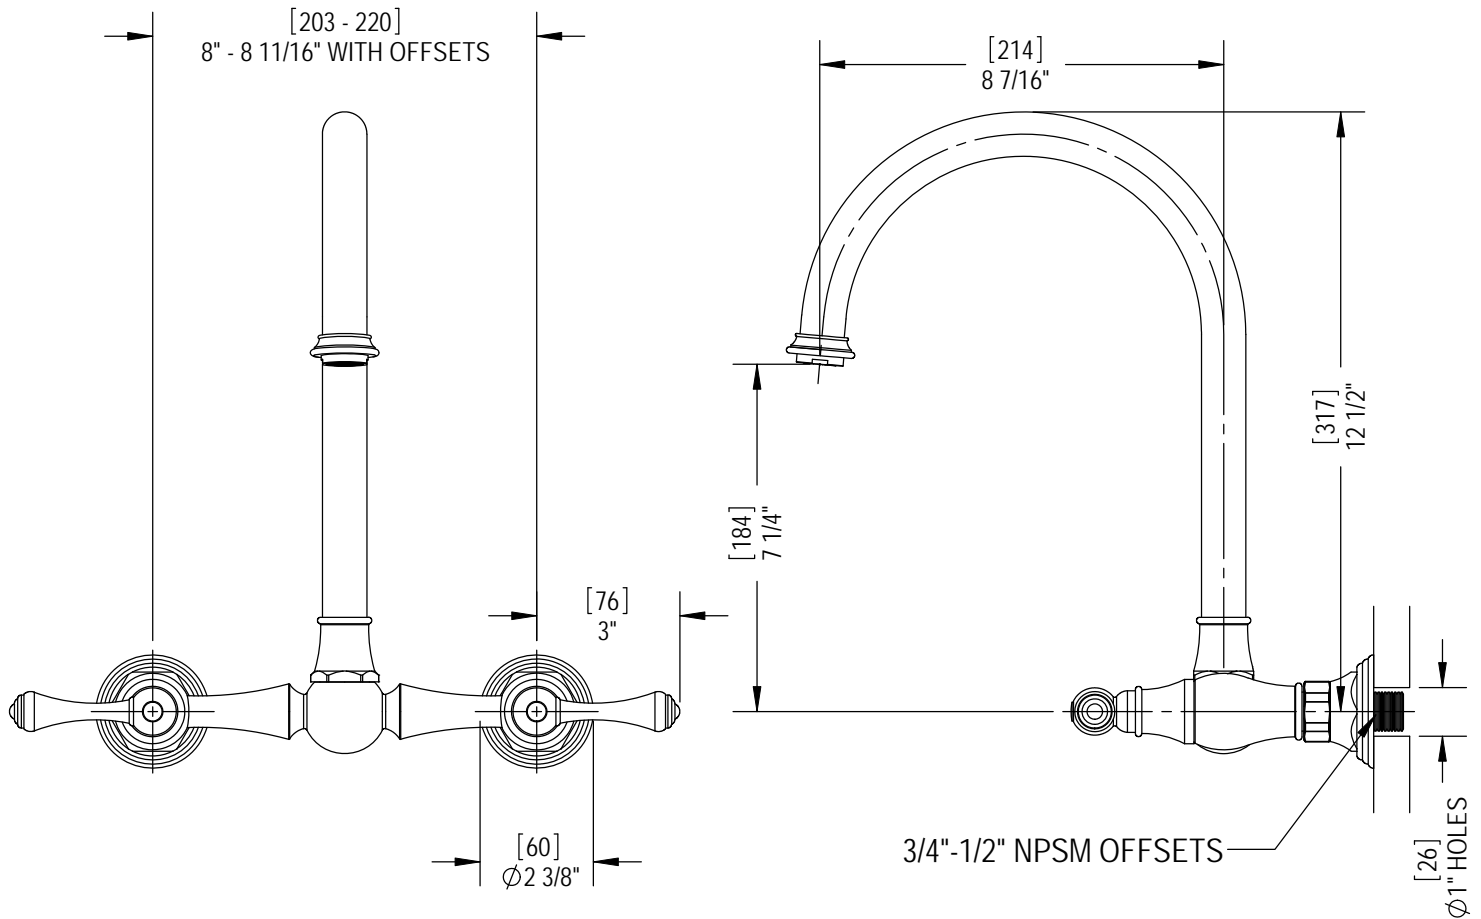

Features

- Brass construction with choice of 18 finishes
- Two Lever handles, Swivel Spout
- Quarter-turn, ceramic disc cartridges
- Wall mount offsets for easy alignment
- 2.2 gpm @ 60 psi

Order Matrix

Model	Main Finish
8WRBFML	AB - Antique Brass
	AC - Antique Copper
	BB - Bright Brass
	CH - Chrome
	OB - Oil Rubbed Bronze
	PN - Polished Nickel
	SB - Satin Brass
	SC - Satin Chrome
	SN - Satin Nickel
	TB - Tuscan Brass
	AQ - Aqua
	BK - Black
	MB - Matte Black
	MW - Matte White
	NC - Natural Cream
	RD - Red
	WH - White

FLEMISH

Wall Mount Kitchen Bridge Faucet
Model: 8WRBFML XX-XX

Critical Dimensions

TEL: 905-851-6781
FAX: 905-851-8031
TOLL FREE: 800-461-5901

THE **Rubinet** FAUCET COMPANY

www.rubinet.com