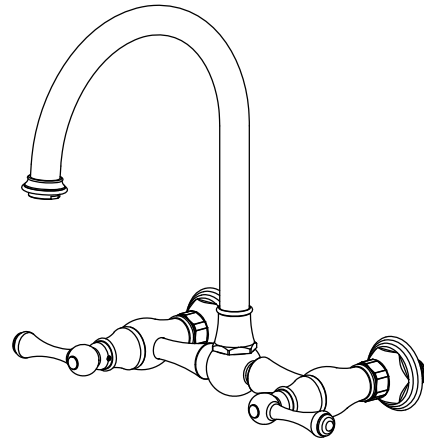

Features

- Brass construction with choice of 18 finishes
- Two Lever handles, Swivel Spout
- Quarter-turn, ceramic disc cartridges
- Wall mount offsets for easy alignment
- 2.2 gpm @ 60 psi

Order Matrix

Model	Main Finish
8WRBFML	AB - Antique Brass
	AC - Antique Copper
	BB - Bright Brass
	CH - Chrome
	OB - Oil Rubbed Bronze
	PN - Polished Nickel
	SB - Satin Brass
	SC - Satin Chrome
	SN - Satin Nickel
	TB - Tuscan Brass
	AQ - Aqua
	BK - Black
	MB - Matte Black
	MW - Matte White
	NC - Natural Cream
	RD - Red
	WH - White