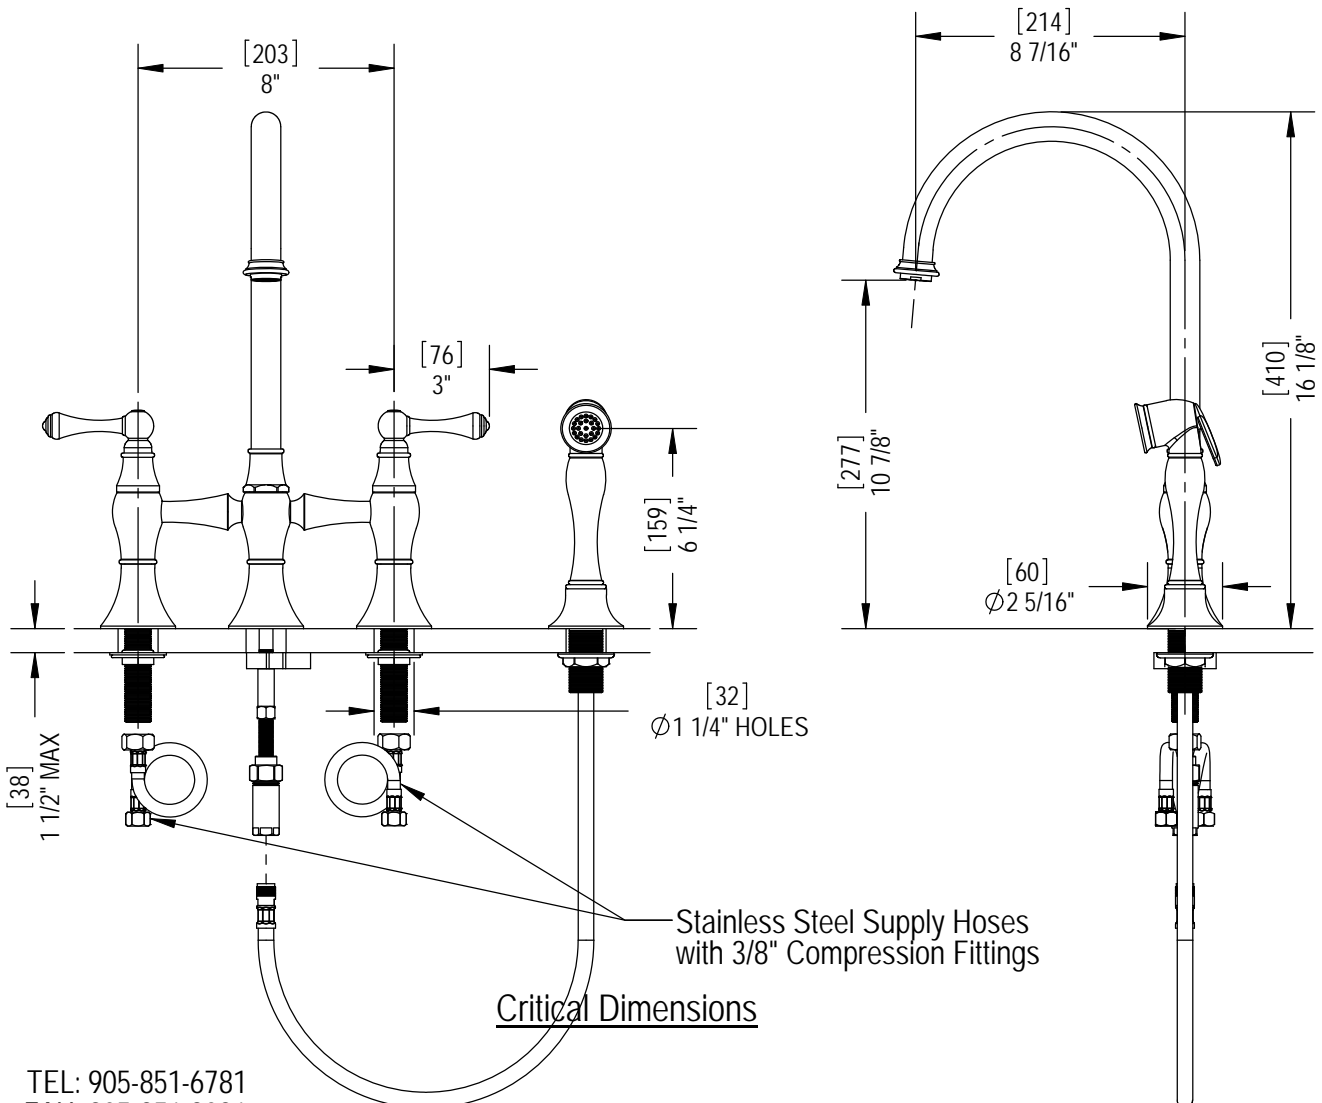

**Features**

- Brass construction with choice of 18 finishes
- Two Cross handles, Swivel spout
- Quarter-turn, ceramic disc cartridges
- Flexible Stainless Steel supply hoses for easy installation
- 2.2 gpm @ 60 psi

**Order Matrix**

Model	Main Finish
8URBFML	AB - Antique Brass
	AC - Antique Copper
	BB - Bright Brass
	CH - Chrome
	OB - Oil Rubbed Bronze
	PN - Polished Nickel
	SB - Satin Brass
	SC - Satin Chrome
	SN - Satin Nickel
	TB - Tuscan Brass
	AQ - Aqua
	BK - Black
	MB - Matte Black
	MW - Matte White
	NC - Natural Cream
	RD - Red
	WH - White

**FLEMISH**

Kitchen Bridge Faucet with Hand Spray  
Model: 8URBFML XX-XX

TEL: 905-851-6781  
FAX: 905-851-8031  
TOLL FREE: 800-461-5901

THE **Rubinet** FAUCET COMPANY

www.rubinet.com