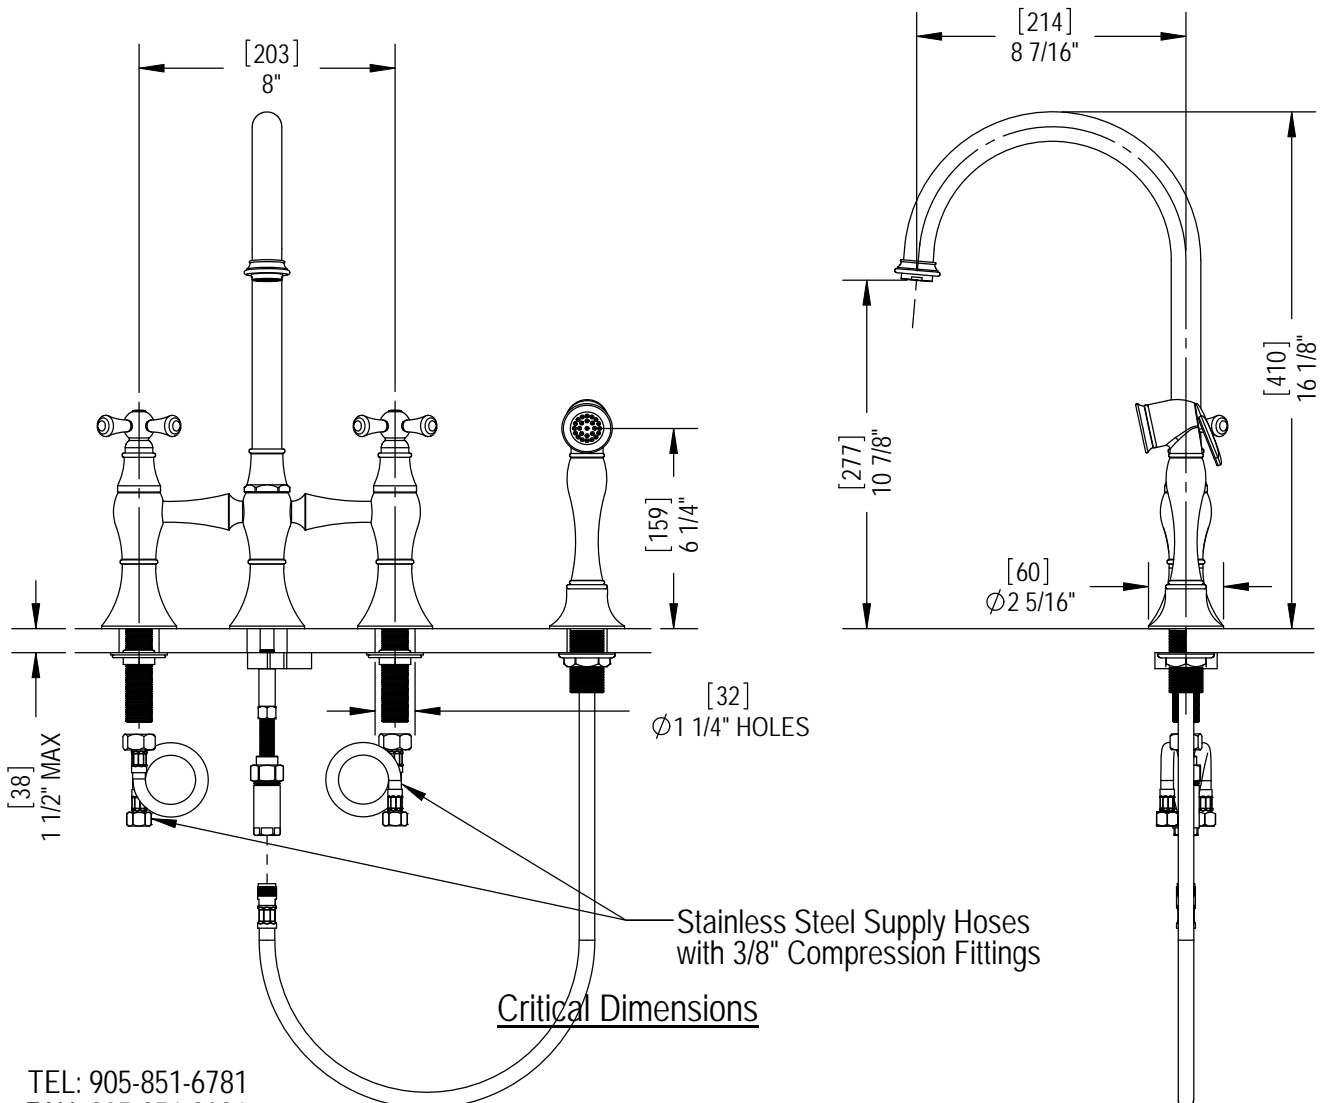

**Features**

- Brass construction with choice of 18 finishes
- Two Cross handles, Swivel spout
- Quarter-turn, ceramic disc cartridges
- Flexible Stainless Steel supply hoses for easy installation
- 2.2 gpm @ 60 psi

**Order Matrix**

Model	Main Finish
8URBFMC	AB - Antique Brass
	AC - Antique Copper
	BB - Bright Brass
	CH - Chrome
	OB - Oil Rubbed Bronze
	PN - Polished Nickel
	SB - Satin Brass
	SC - Satin Chrome
	SN - Satin Nickel
	TB - Tuscan Brass
	AQ - Aqua
	BK - Black
	MB - Matte Black
	MW - Matte White
	NC - Natural Cream
	RD - Red
	WH - White

**FLEMISH**

Kitchen Bridge Faucet with Hand Spray  
Model: 8URBFMC XX-XX

TEL: 905-851-6781  
FAX: 905-851-8031  
TOLL FREE: 800-461-5901