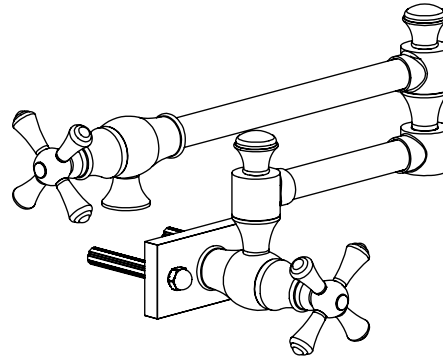

Features

- Brass construction with choice of 18 finishes
- Maximum reach 19 1/2"
- Two Handles
- Adjustable quarter turn ceramic disc cartridges
- 2.2 gpm @ 60 psi

Order Matrix

Model	Main Finish
8ERBFMC	AB - Antique Brass
	ABM - Antique Brass Matt
	AC - Antique Copper
	ACM - Antique Copper Matt
	BB - Bright Brass
	CH - Chrome
	GD - Gold
	OB - Oil Rubbed Bronze
	PN - Polished Nickel
	SB - Satin Brass
	SC - Satin Chrome
	SN - Satin Nickel
	TB - Tuscan Brass
	AQ - Aqua
	BD - Bordeaux
	BK - Black
	MB - Matte Black
	MW - Matte White
	NC - Natural Cream
	RD - Red
	WH - White

**FLEMISH**  
Wall Mount Pot Filler  
Model: 8ERBFMC XX-XX

Critical Dimensions