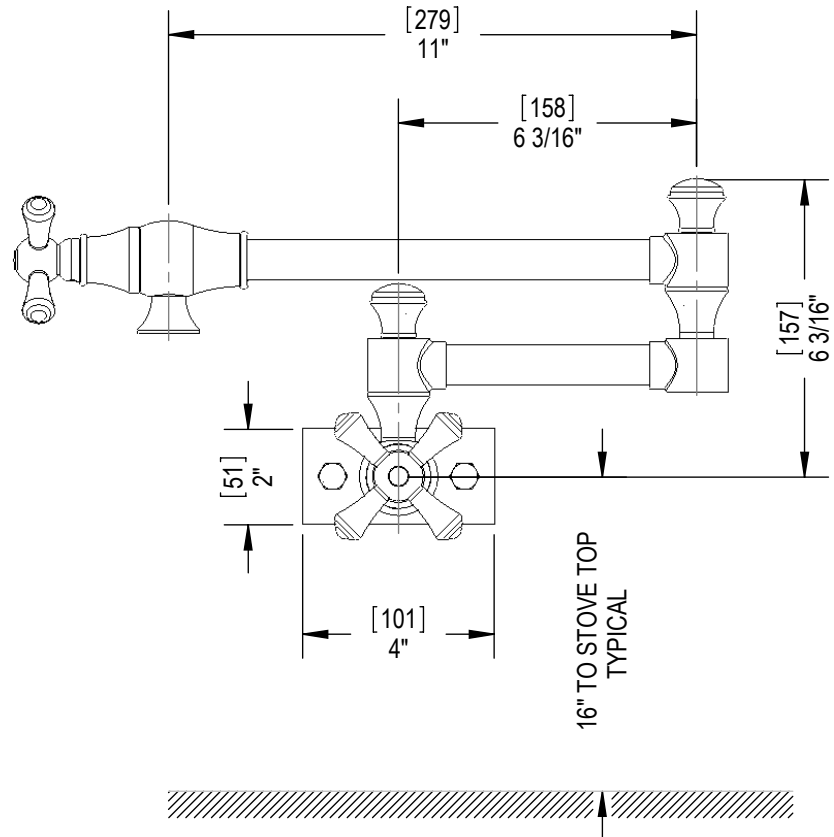

Features

- Brass construction with choice of 18 finishes
- Maximum reach 19 1/2"
- Two Handles
- Adjustable quarter turn ceramic disc cartridges
- 2.2 gpm @ 60 psi

Order Matrix

Model	Main Finish
8ERBFMC	AB - Antique Brass
	ABM - Antique Brass Matt
	AC - Antique Copper
	ACM - Antique Copper Matt
	BB - Bright Brass
	CH - Chrome
	GD - Gold
	OB - Oil Rubbed Bronze
	PN - Polished Nickel
	SB - Satin Brass
	SC - Satin Chrome
	SN - Satin Nickel
	TB - Tuscan Brass
	AQ - Aqua
	BD - Bordeaux
	BK - Black
	MB - Matte Black
	MW - Matte White
	NC - Natural Cream
	RD - Red
	WH - White

**FLEMISH**  
Wall Mount Pot Filler  
Model: 8ERBFMC XX-XX

Critical Dimensions