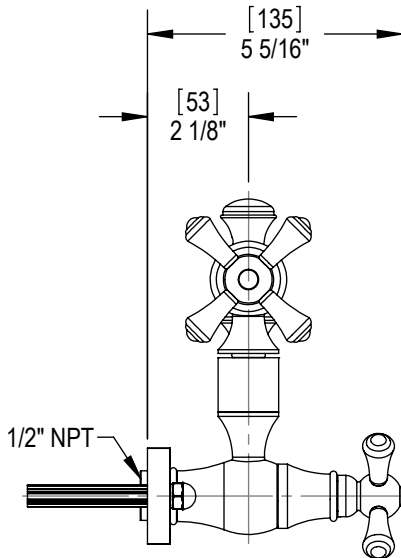

Features

- Brass construction with choice of 18 finishes
- Maximum reach 19 1/2"
- Two Handles
- Adjustable quarter turn ceramic disc cartridges
- 2.2 gpm @ 60 psi

Order Matrix

Model	Main Finish
8ERBFMC	AB - Antique Brass
	ABM - Antique Brass Matt
	AC - Antique Copper
	ACM - Antique Copper Matt
	BB - Bright Brass
	CH - Chrome
	GD - Gold
	OB - Oil Rubbed Bronze
	PN - Polished Nickel
	SB - Satin Brass
	SC - Satin Chrome
	SN - Satin Nickel
	TB - Tuscan Brass
	AQ - Aqua
	BD - Bordeaux
	BK - Black
	MB - Matte Black
	MW - Matte White
	NC - Natural Cream
	RD - Red
	WH - White

**FLEMISH**  
Wall Mount Pot Filler  
Model: 8ERBFMC XX-XX

Critical Dimensions