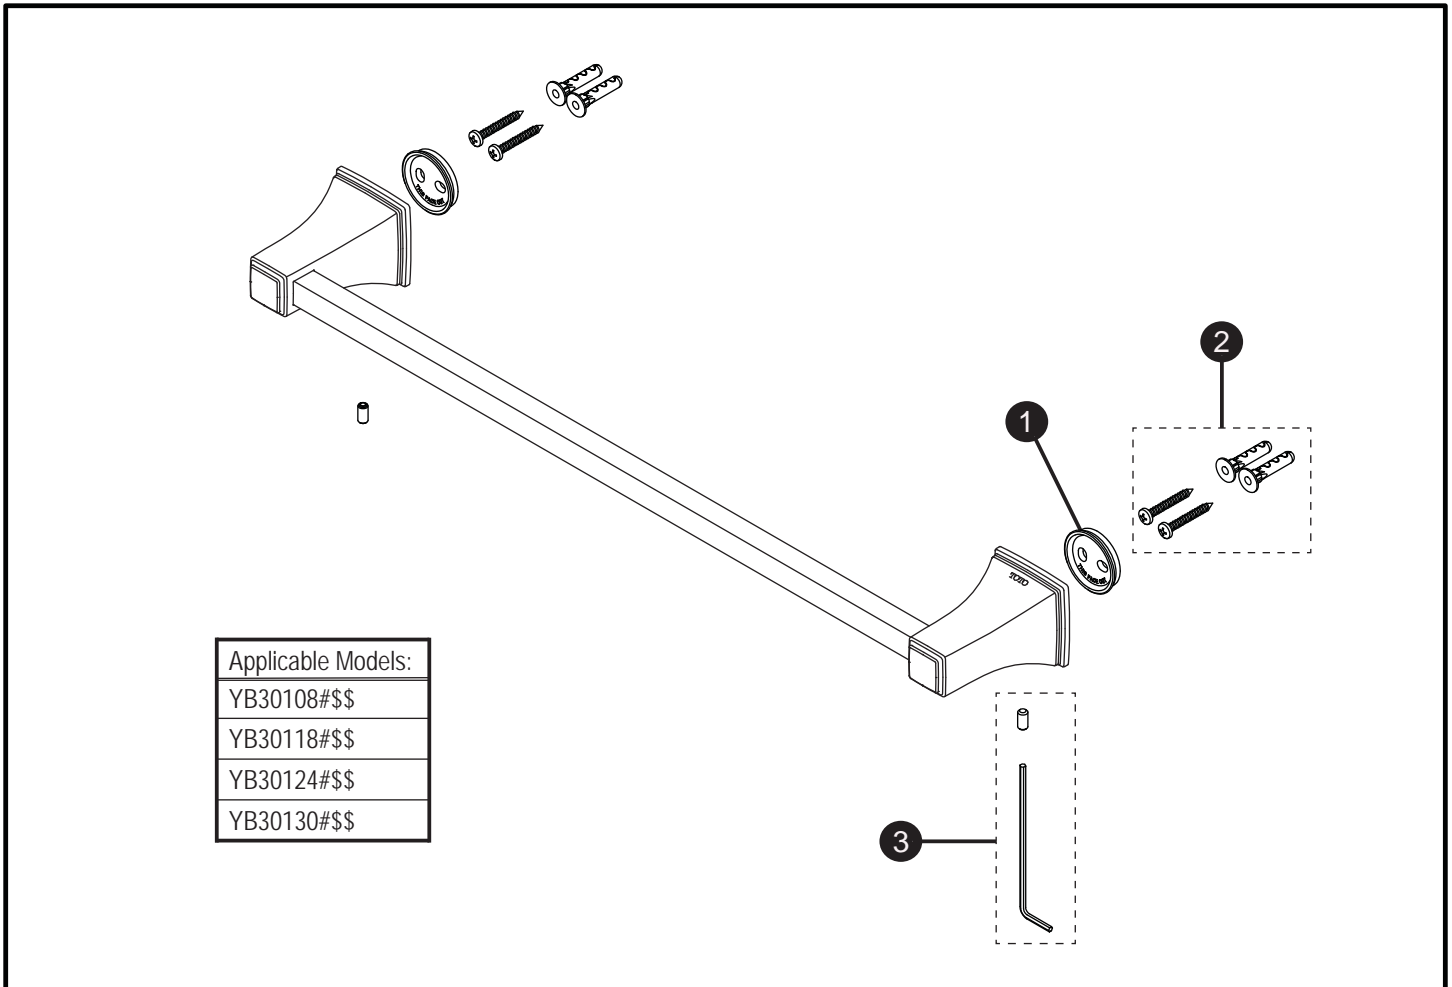

Traditional Collection Series B
Towel Bars

Item	Part	Description
1	THP4917	Mounting Disk
2	THP4489	Mounting Hardware (1 set)
3	THP4968	Set Screw and Hex Wrench

LEGEND
\$\$ = Denotes Finish
#CP = Polished Chrome
#BN = Brushed Nickel
#PN = Polished Nickel