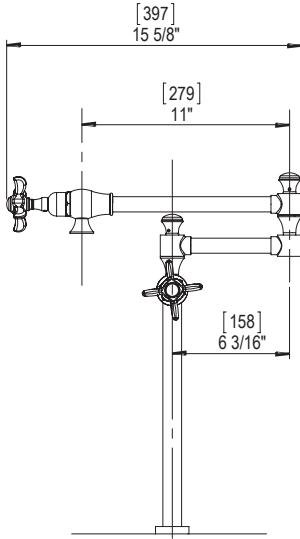

FEATURES:

- Brass construction with choice of 21 finishes
- Maximum reach 17 3/16"
- Two Handles
- Adjustable quarter turn ceramic disc cartridges
- 2.2 gpm @ 60 psi

CONTACT US:

If you need assistance with installation, replacement parts or have any questions regarding your Rubinet product, please call a Customer Service representative at: 905-851-6781 toll free 1-800-461-5901 or visit www.rubinet.com