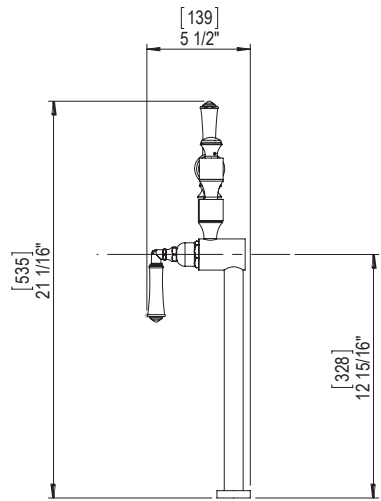

FEATURES:

- Brass construction with choice of 21 finishes
- Maximum reach 17 3/16"
- Two Handles
- Adjustable quarter turn ceramic disc cartridges
- 2.2 gpm @ 60 psi

CONTACT US:

If you need assistance with installation, replacement parts or have any questions regarding your Rubinet product, please call a Customer Service representative at: 905-851-6781 toll free 1-800-461-5901 or visit www.rubinet.com