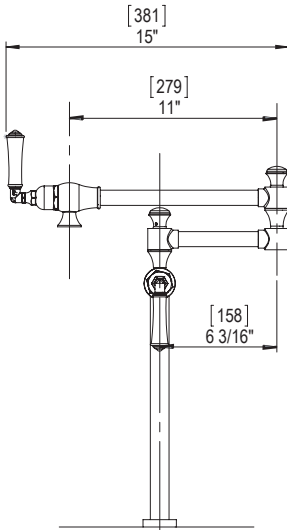

FEATURES:

- Brass construction with choice of 21 finishes
- Maximum reach 17 3/16"
- Two Handles
- Adjustable quarter turn ceramic disc cartridges
- 2.2 gpm @ 60 psi

CONTACT US:

If you need assistance with installation, replacement parts or have any questions regarding your Rubinet product, please call a Customer Service representative at: 905-851-6781 toll free 1-800-461-5901 or visit www.rubinet.com