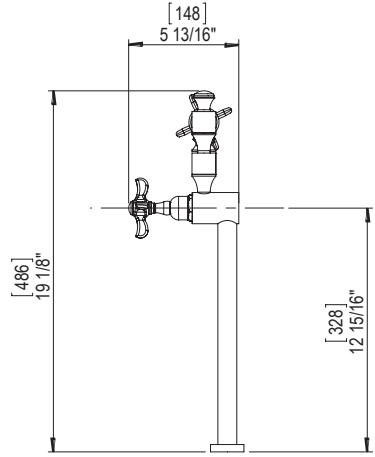

FEATURES:

- Brass construction with choice of 21 finishes
- Maximum reach 17 3/16"
- Two Handles
- Adjustable quarter turn ceramic disc cartridges
- 2.2 gpm @ 60 psi

CONTACT US:

If you need assistance with installation, replacement parts or have any questions regarding your Rubinet product, please call a Customer Service representative at: 905-851-6781 toll free 1-800-461-5901 or visit www.rubinet.com