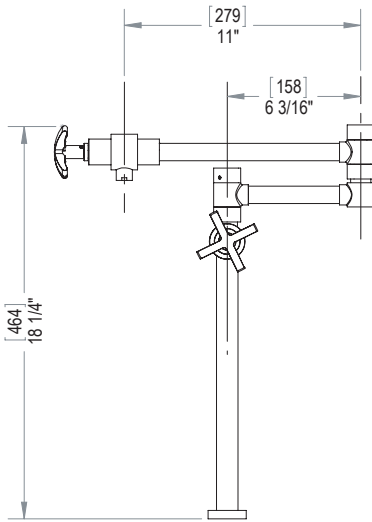

FEATURES:

- Brass construction with choice of 21 finishes
- Maximum reach 17 3/16"
- Two Handles
- Adjustable quarter turn ceramic disc cartridges
- 2.2 gpm @ 60 psi

CONTACT US:

If you need assistance with installation, replacement parts or have any questions regarding your Rubinet product, please call a Customer Service representative at: 905-851-6781 toll free 1-800-461-5901 or visit www.rubinet.com