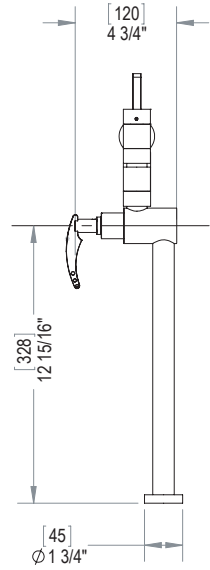

FEATURES:

- Brass construction with choice of 21 finishes
- Maximum reach 17 3/16"
- Two Handles
- Adjustable quarter turn ceramic disc cartridges
- 2.2 gpm @ 60 psi

CONTACT US:

If you need assistance with installation, replacement parts or have any questions regarding your Rubinet product, please call a Customer Service representative at: 905-851-6781 toll free 1-800-461-5901 or visit www.rubinet.com