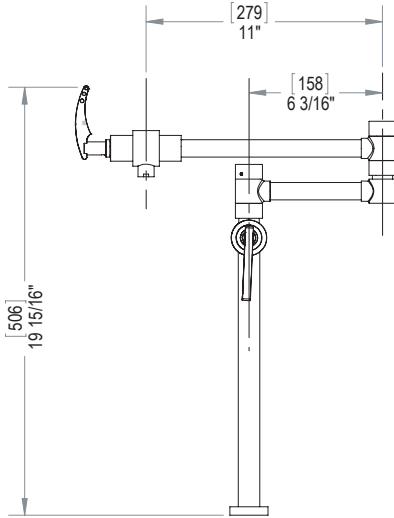

FEATURES:

- Brass construction with choice of 21 finishes
- Maximum reach 17 3/16"
- Two Handles
- Adjustable quarter turn ceramic disc cartridges
- 2.2 gpm @ 60 psi

CONTACT US:

If you need assistance with installation, replacement parts or have any questions regarding your Rubinet product, please call a Customer Service representative at: 905-851-6781 toll free 1-800-461-5901 or visit www.rubinet.com