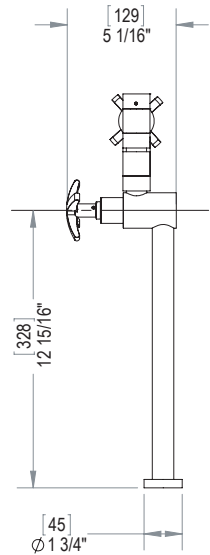

FEATURES:

- Brass construction with choice of 21 finishes
- Maximum reach 17 3/16"
- Two Handles
- Adjustable quarter turn ceramic disc cartridges
- 2.2 gpm @ 60 psi

CONTACT US:

If you need assistance with installation, replacement parts or have any questions regarding your Rubinet product, please call a Customer Service representative at: 905-851-6781 toll free 1-800-461-5901 or visit www.rubinet.com