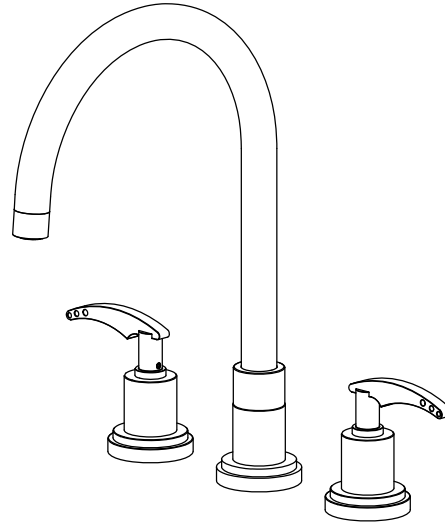

**Features**

- Brass construction with choice of 18 finishes
- Two Cross handles and swivel Spout
- Quarter Turn ceramic disc cartridges
- Flexible Stainless Steel supply hoses for easy installation
- 2.2 gpm @ 60 psi

**Order Matrix**

Model	Main Finish
8ARBLAL	AB - Antique Brass
	AC - Antique Copper
	BB - Bright Brass
	CH - Chrome
	OB - Oil Rubbed Bronze
	PN - Polished Nickel
	SB - Satin Brass
	SC - Satin Chrome
	SN - Satin Nickel
	TB - Tuscan Brass
	AQ - Aqua
	BK - Black
	MB - Matte Black
	MW - Matte White
	NC - Natural Cream
	RD - Red

**LASALLE**

Widespread Kitchen Set  
Model: 8ARBLAL XX-XX

Stainless Steel Supply Hoses with 3/8" Compression Fittings

Critical Dimensions