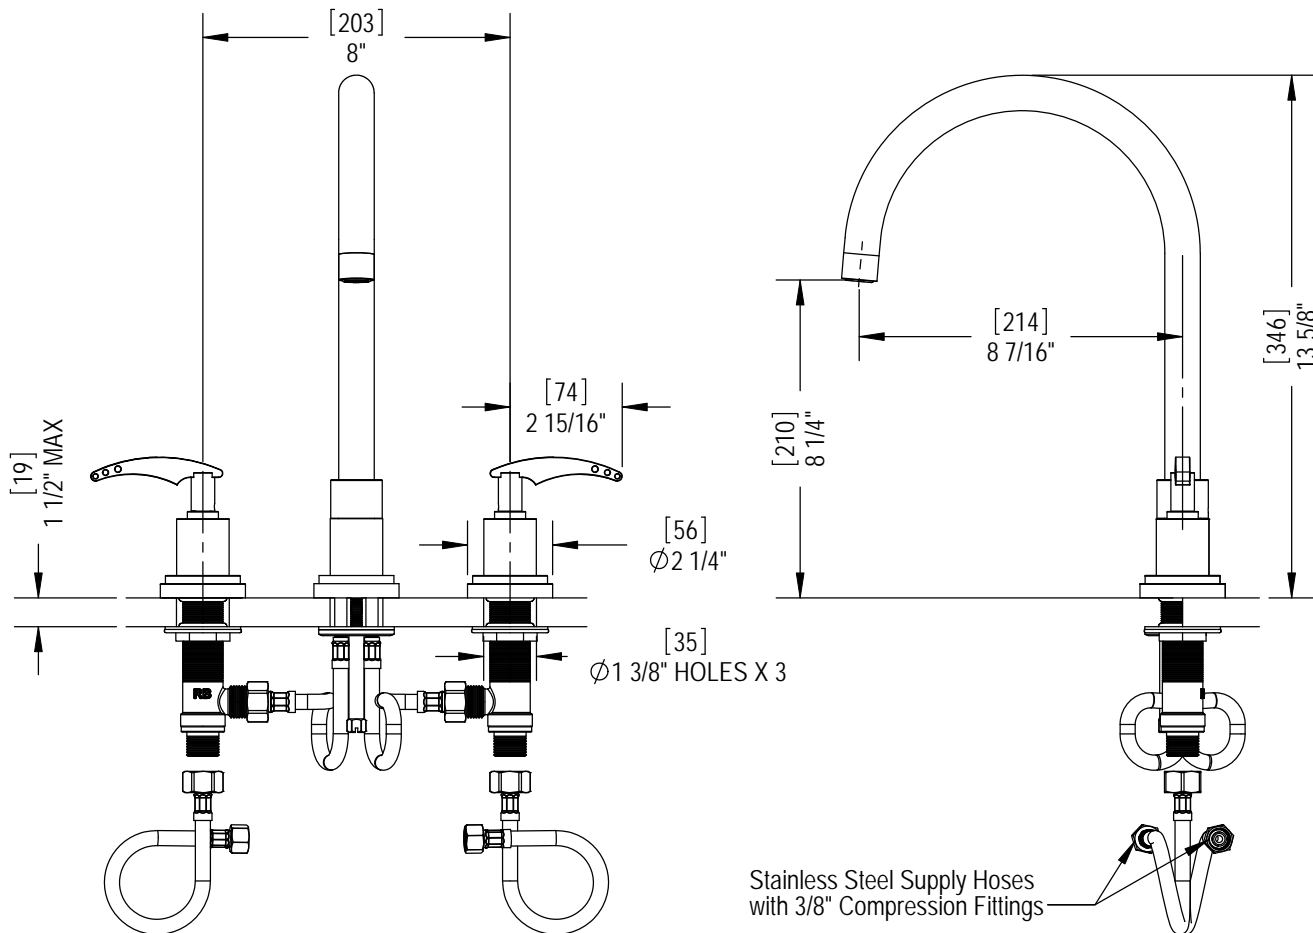

**Features**

- Brass construction with choice of 18 finishes
- Two Cross handles and swivel Spout
- Quarter Turn ceramic disc cartridges
- Flexible Stainless Steel supply hoses for easy installation
- 2.2 gpm @ 60 psi

**Order Matrix**

Model	Main Finish
8ARBLAL	AB - Antique Brass
	AC - Antique Copper
	BB - Bright Brass
	CH - Chrome
	OB - Oil Rubbed Bronze
	PN - Polished Nickel
	SB - Satin Brass
	SC - Satin Chrome
	SN - Satin Nickel
	TB - Tuscan Brass
	AQ - Aqua
	BK - Black
	MB - Matte Black
	MW - Matte White
	NC - Natural Cream
	RD - Red

**LASALLE**

Widespread Kitchen Set  
Model: 8ARBLAL XX-XX

Stainless Steel Supply Hoses with 3/8" Compression Fittings

Critical Dimensions