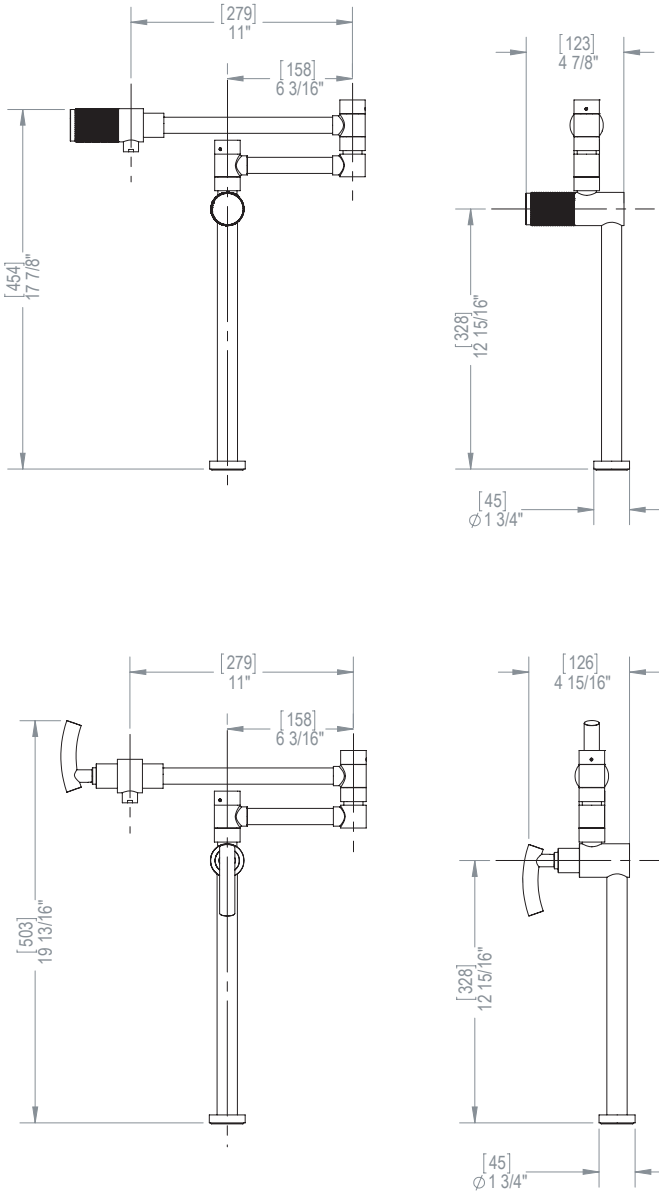

FEATURES:

- Brass construction with choice of 21 finishes
- Maximum reach 17 3/16"
- Two Handles
- Adjustable quarter turn ceramic disc cartridges
- 2.2 gpm @ 60 psi

CONTACT US:

If you need assistance with installation, replacement parts or have any questions regarding your Rubinet product, please call a Customer Service representative at: 905-851-6781 toll free 1-800-461-5901 or visit www.rubinet.com