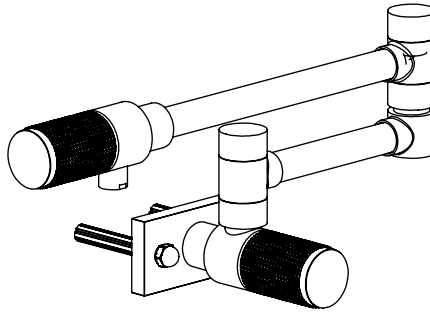

Features

- Brass construction with choice of 18 finishes
- Maximum reach 19 1/2"
- Two Handles
- Adjustable quarter turn ceramic disc cartridges
- 2.2 gpm @ 60 psi

Order Matrix

Model	Main Finish
8ERBHOR	AB - Antique Brass
	ABM - Antique Brass Matt
	AC - Antique Copper
	ACM - Antique Copper Matt
	BB - Bright Brass
	CH - Chrome
	GD - Gold
	OB - Oil Rubbed Bronze
	PN - Polished Nickel
	SB - Satin Brass
	SC - Satin Chrome
	SN - Satin Nickel
	TB - Tuscan Brass
	AQ - Aqua
	BD - Bordeaux
	BK - Black
	MB - Matte Black
	MW - Matte White
	NC - Natural Cream
	RD - Red
	WH - White

H20
Wall Mount Pot Filler
Model: 8ERBHOR XX-XX

Critical Dimensions