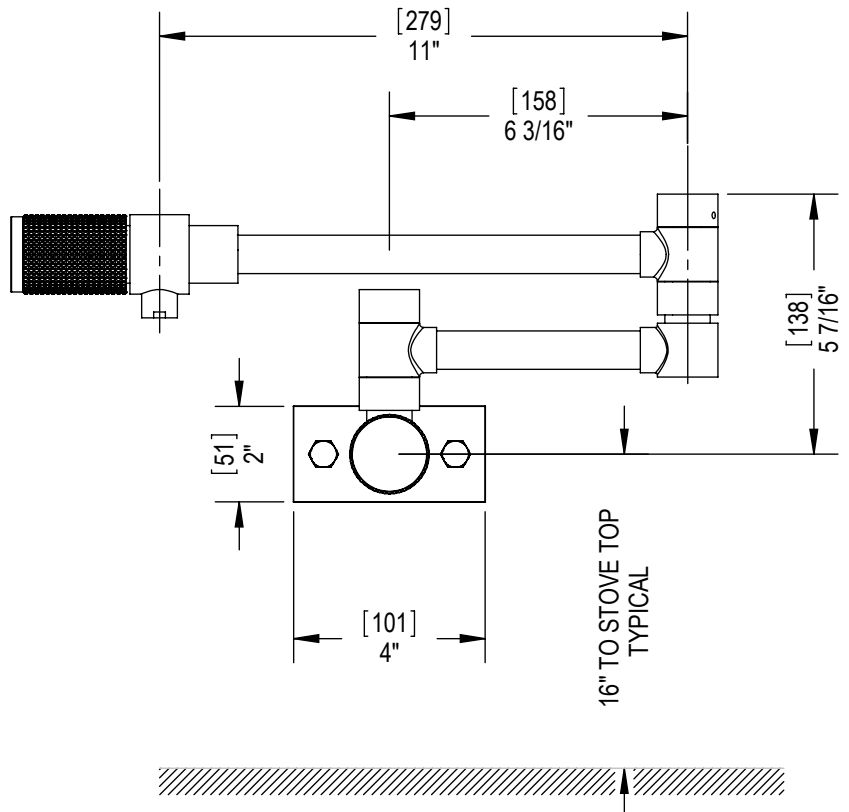

Features

- Brass construction with choice of 18 finishes
- Maximum reach 19 1/2"
- Two Handles
- Adjustable quarter turn ceramic disc cartridges
- 2.2 gpm @ 60 psi

Order Matrix

Model	Main Finish
8ERBHOR	AB - Antique Brass
	ABM - Antique Brass Matt
	AC - Antique Copper
	ACM - Antique Copper Matt
	BB - Bright Brass
	CH - Chrome
	GD - Gold
	OB - Oil Rubbed Bronze
	PN - Polished Nickel
	SB - Satin Brass
	SC - Satin Chrome
	SN - Satin Nickel
	TB - Tuscan Brass
	AQ - Aqua
	BD - Bordeaux
	BK - Black
	MB - Matte Black
	MW - Matte White
	NC - Natural Cream
	RD - Red
	WH - White

H20
Wall Mount Pot Filler
Model: 8ERBHOR XX-XX

Critical Dimensions