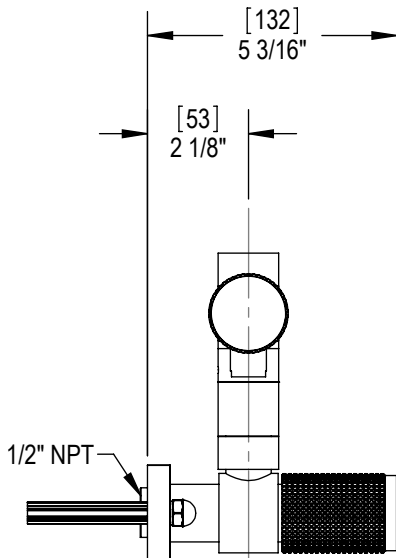

Features

- Brass construction with choice of 18 finishes
- Maximum reach 19 1/2"
- Two Handles
- Adjustable quarter turn ceramic disc cartridges
- 2.2 gpm @ 60 psi

Order Matrix

Model	Main Finish
8ERBHOR	AB - Antique Brass
	ABM - Antique Brass Matt
	AC - Antique Copper
	ACM - Antique Copper Matt
	BB - Bright Brass
	CH - Chrome
	GD - Gold
	OB - Oil Rubbed Bronze
	PN - Polished Nickel
	SB - Satin Brass
	SC - Satin Chrome
	SN - Satin Nickel
	TB - Tuscan Brass
	AQ - Aqua
	BD - Bordeaux
	BK - Black
	MB - Matte Black
	MW - Matte White
	NC - Natural Cream
	RD - Red
	WH - White

H20
Wall Mount Pot Filler
Model: 8ERBHOR XX-XX

Critical Dimensions