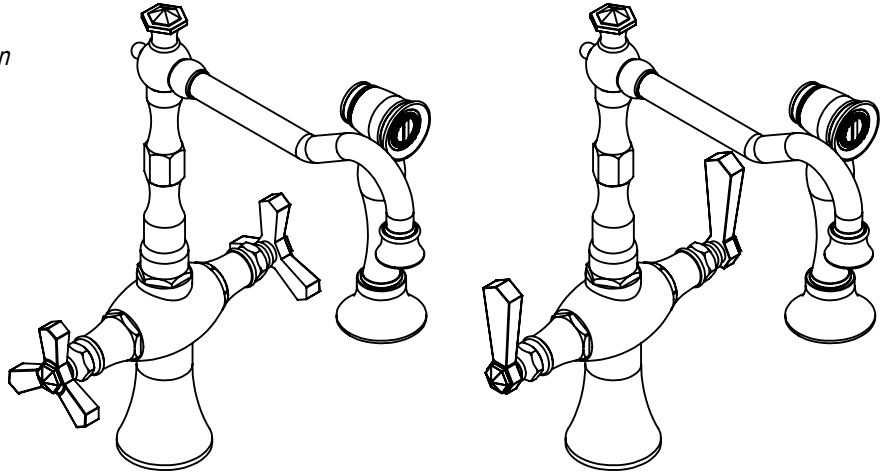

Features

- Brass construction with choice of 21 finishes
- Quarter-turn ceramic disk mechanisms
- Flexible Stainless Steel Hoses for Easy Installation
- 2.2 gpm @ 60 psi

Order Matrix

Model	Finish
8CHXC or L	AB - Antique Brass
	AC - Antique Copper
	BB - Bright Brass
	CH - Chrome
	GD - Gold
	OB - Oil Rubbed Bronze
	PN - Polished Nickel
	SB - Satin Brass
	SC - Satin Chrome
	SN - Satin Nickel
	TB - Tuscan Brass
	BK - Black
	MB - Matte Black
	MW - Matte White
	NC - Natural Cream
	RD - Red
	WH - White

HEXIS

Single Hole Dual Handle Kitchen Set with Hand Spray
Model: 8CHXC or L XX-XX

Critical Dimensions

TEL: 905-851-6781
FAX: 905-851-8031
TOLL FREE: 800-461-5901