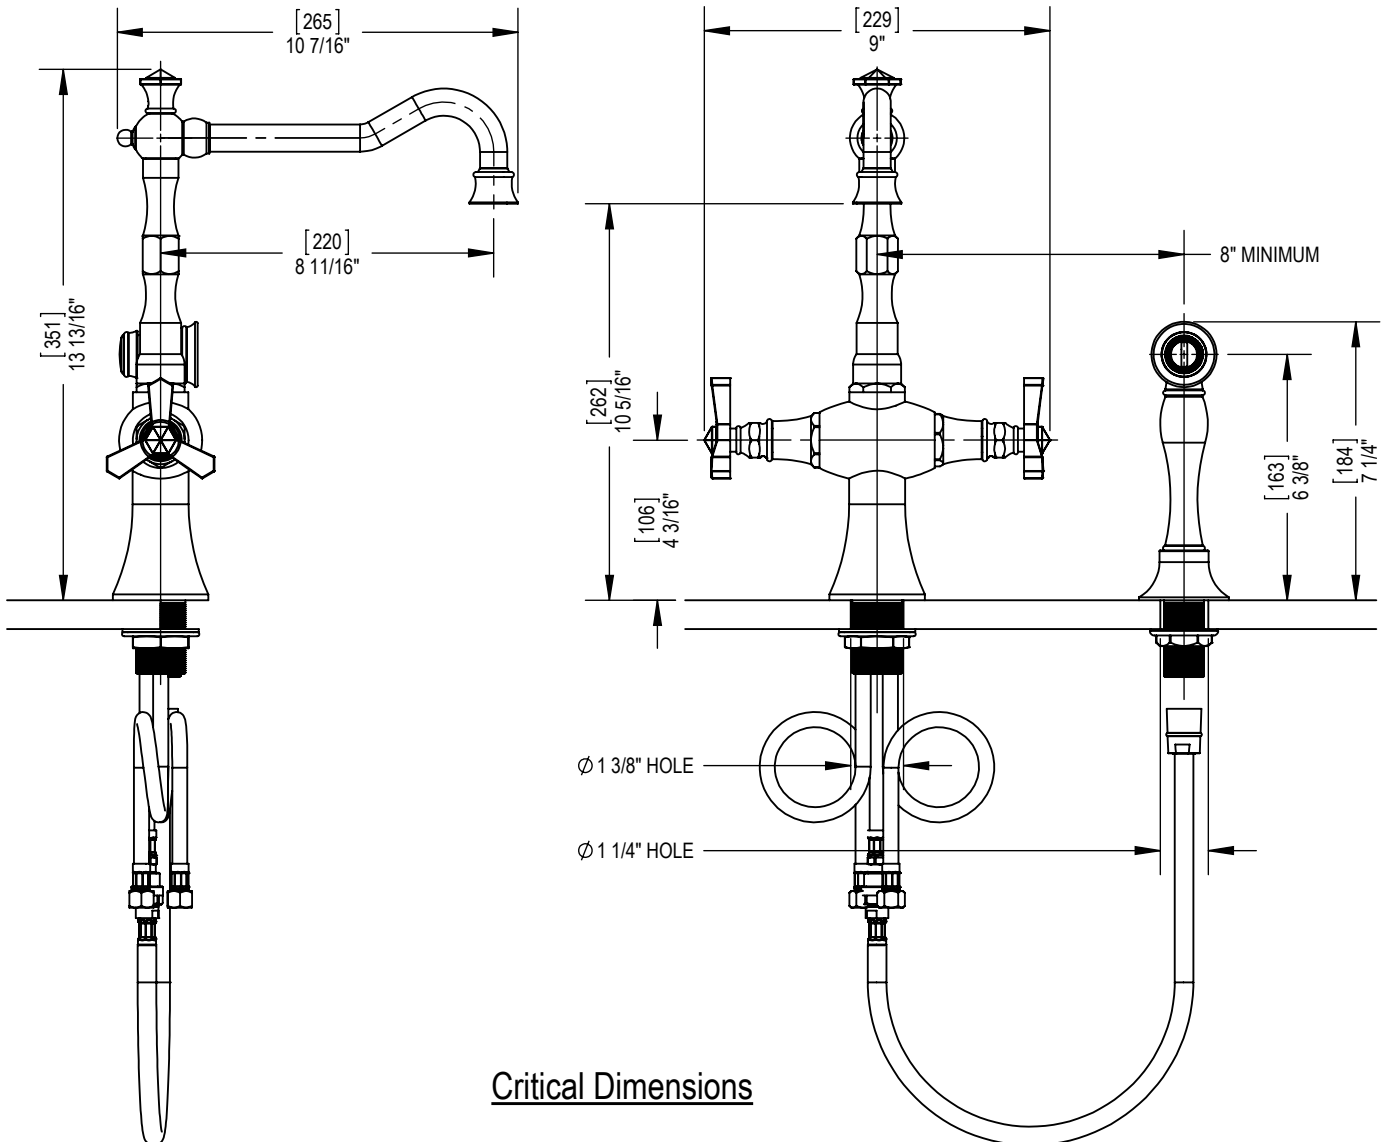

Features

- Brass construction with choice of 21 finishes
- Quarter-turn ceramic disk mechanisms
- Flexible Stainless Steel Hoses for Easy Installation
- 2.2 gpm @ 60 psi

Order Matrix

Model	Finish
8CHXC or L	AB - Antique Brass
	AC - Antique Copper
	BB - Bright Brass
	CH - Chrome
	GD - Gold
	OB - Oil Rubbed Bronze
	PN - Polished Nickel
	SB - Satin Brass
	SC - Satin Chrome
	SN - Satin Nickel
	TB - Tuscan Brass
	BK - Black
	MB - Matte Black
	MW - Matte White
	NC - Natural Cream
	RD - Red
	WH - White

HEXIS

Single Hole Dual Handle Kitchen Set with Hand Spray
Model: 8CHXC or L XX-XX

Critical Dimensions

TEL: 905-851-6781
FAX: 905-851-8031
TOLL FREE: 800-461-5901