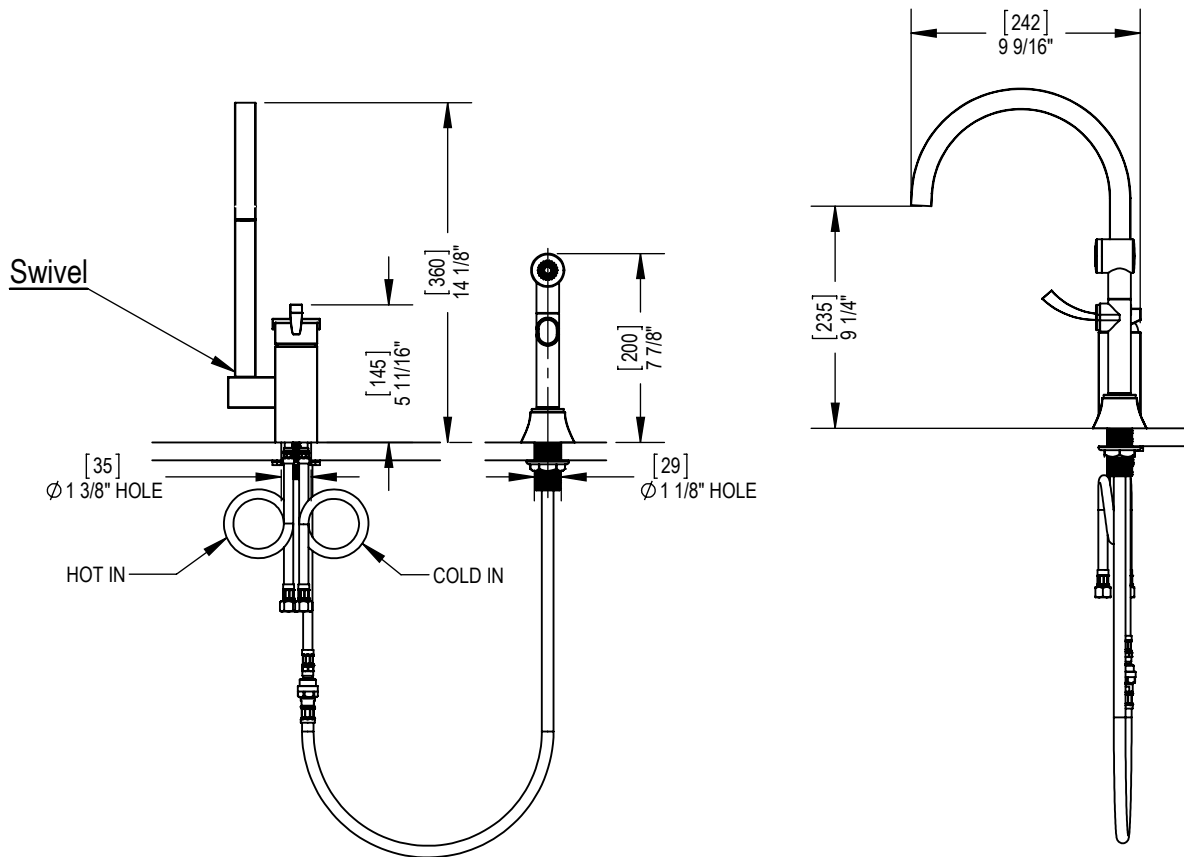

Features

- Brass construction with choice of finishes
- Single Control Lever handle
- One-Piece, ceramic disc cartridge allows both volume and temperature control
- Flexible Stainless Steel supply hoses for easy installation
- 1.5 gpm @ 60 psi

Order Matrix

Model	Main/Accent Finish
8LRBMQ1	AB - Antique Brass
	ABM - Antique Brass Matt
	AC - Antique Copper
	ACM - Antique Copper Matt
	BB - Bright Brass
	CH - Chrome
	GD - Gold
	OB - Oil Rubbed Bronze
	PN - Polished Nickel
	SB - Satin Brass
	SC - Satin Chrome
	SN - Satin Nickel
	TB - Tuscan Brass
	AQ - Aqua
	BD - Bordeaux
	BK - Black
	MB - Matte Black
	MW - Matte White
	NC - Natural Cream
	RD - Red
	WH - White

**MATTHEW QUINN**  
Single Control Kitchen Faucet with Hand Spray  
Model: 8LRBMQ1 XX-XX

Critical Dimensions

TEL: 905-851-6781  
FAX: 905-851-8031  
TOLL FREE: 800-461-5901

THE **Rubinet** FAUCET COMPANY