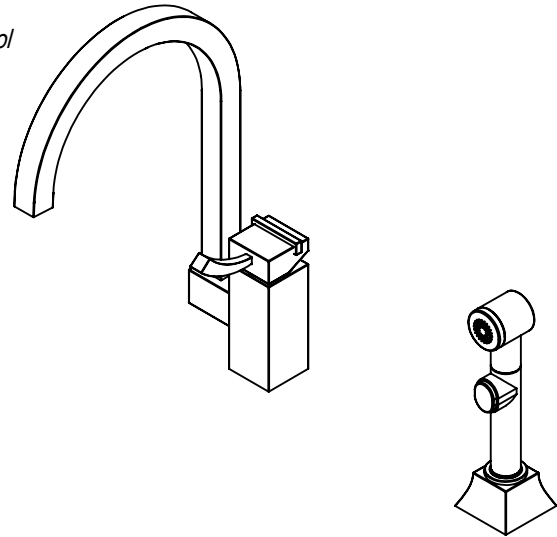

Features

- Brass construction with choice of finishes
- Single Control Lever handle
- One-Piece, ceramic disc cartridge allows both volume and temperature control
- Flexible Stainless Steel supply hoses for easy installation
- 1.5 gpm @ 60 psi

Order Matrix

Model	Main/Accent Finish
8LRBMQ1	AB - Antique Brass
	ABM - Antique Brass Matt
	AC - Antique Copper
	ACM - Antique Copper Matt
	BB - Bright Brass
	CH - Chrome
	GD - Gold
	OB - Oil Rubbed Bronze
	PN - Polished Nickel
	SB - Satin Brass
	SC - Satin Chrome
	SN - Satin Nickel
	TB - Tuscan Brass
	AQ - Aqua
	BD - Bordeaux
	BK - Black
	MB - Matte Black
	MW - Matte White
	NC - Natural Cream
	RD - Red
	WH - White

MATTHEW QUINN
Single Control Kitchen Faucet with Hand Spray
Model: 8LRBMQ1 XX-XX