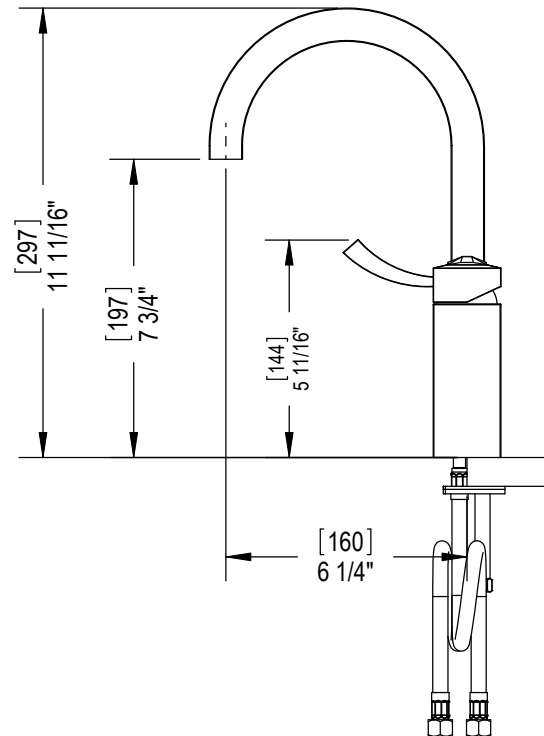

Features

- Brass construction with choice of 18 finishes
- Single Control Lever Handle: Plain or with optional Black or Clear Swarovski\* Crystal inlay
- One-Piece, ceramic disc cartridge allows both volume and temperature control
- Flexible Stainless Steel supply hoses for easy installation
- 2.2 gpm @ 60 psi (optional 1.5 gpm)

Order Matrix

Model	Main Finish	Accent Finish
8ORBICL	AB - Antique Brass	00 - No inlays
	AC - Antique Copper	CL - Clear crystal inlay
	BB - Bright Brass	JT - Black crystal inlay
	CH - Chrome	
	GD - Gold	
	OB - Oil Rubbed Bronze	
	PN - Polished Nickel	
	SB - Satin Brass	
	SC - Satin Chrome	
	SN - Satin Nickel	
	TB - Tuscan Brass	
	AQ - Aqua	
	BK - Black	
	MB - Matt Black	
	MW - Matt White	
	NC - Natural Cream	
	RD - Red	
	WH - White	

**ICE**  
Single Control Bar Faucet  
Model: 8ORBICL-XX-XX

Critical Dimensions

TEL: 905-851-6781  
FAX: 905-851-8031  
TOLL FREE: 800-461-5901

THE **Rubinet** FAUCET COMPANY

www.rubinet.com