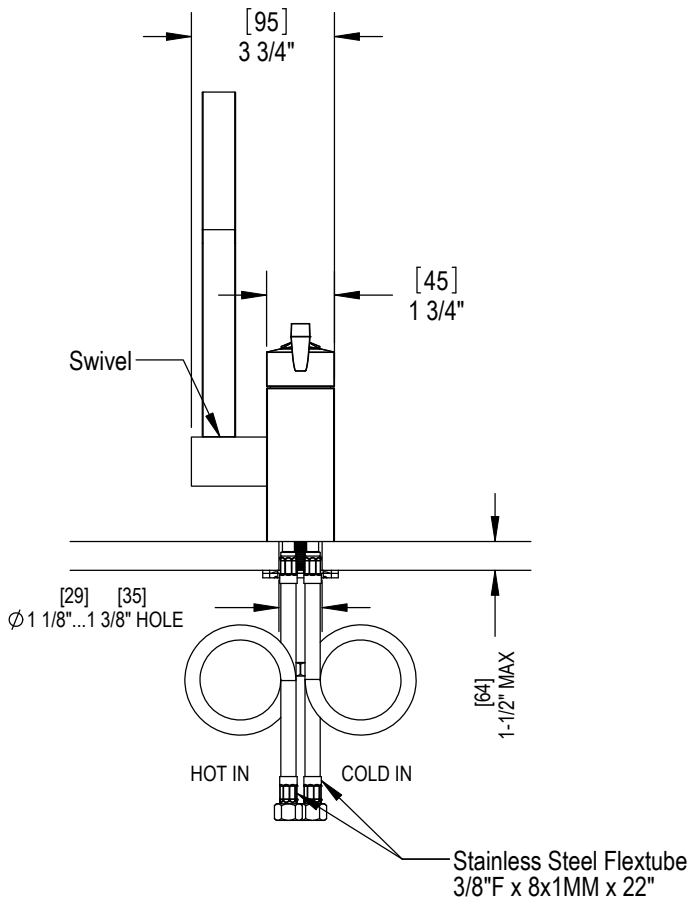

Features

- Brass construction with choice of 18 finishes
- Single Control Lever Handle: Plain or with optional Black or Clear Swarovski\* Crystal inlay
- One-Piece, ceramic disc cartridge allows both volume and temperature control
- Flexible Stainless Steel supply hoses for easy installation
- 2.2 gpm @ 60 psi (optional 1.5 gpm)

Order Matrix

Model	Main Finish	Accent Finish
8ORBICL	AB - Antique Brass	00 - No inlays
	AC - Antique Copper	CL - Clear crystal inlay
	BB - Bright Brass	JT - Black crystal inlay
	CH - Chrome	
	GD - Gold	
	OB - Oil Rubbed Bronze	
	PN - Polished Nickel	
	SB - Satin Brass	
	SC - Satin Chrome	
	SN - Satin Nickel	
	TB - Tuscan Brass	
	AQ - Aqua	
	BK - Black	
	MB - Matt Black	
	MW - Matt White	
	NC - Natural Cream	
	RD - Red	
	WH - White	

**ICE**  
Single Control Bar Faucet  
Model: 8ORBICL-XX-XX

Critical Dimensions

TEL: 905-851-6781  
FAX: 905-851-8031  
TOLL FREE: 800-461-5901

THE **Rubinet** FAUCET COMPANY

www.rubinet.com