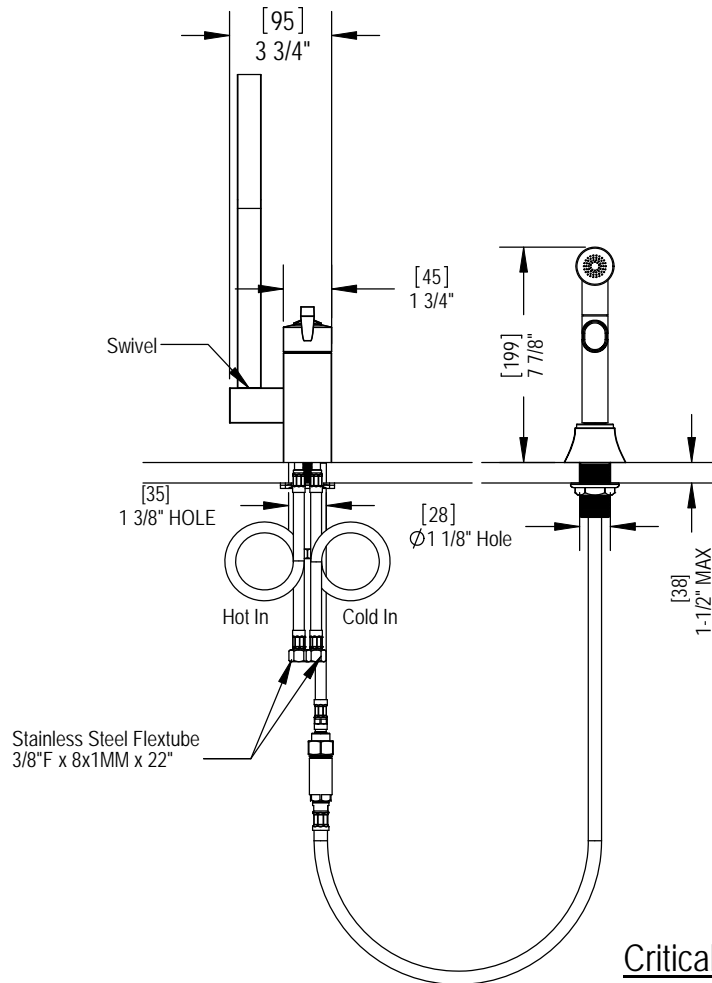

Features

- Brass construction with choice of 18 finishes
- Single Control Lever Handle: Plain or with optional Black or Clear Swarovski* Crystal inlay
- One-Piece, ceramic disc cartridge allows both volume and temperature control
- Flexible Stainless Steel supply hoses for easy installation
- 2.2 gpm @ 60 psi

Order Matrix

Model	Main Finish	Accent Finish
8LRBICL	CH - Chrome	00 - No inlays
	SN - Satin Nickel	CL - Clear crystal inlay
	PN - Polished Nickel	JT - Black crystal inlay
	OB - Oil Rubbed Bronze	
	BK - Black	
	MB - Matte Black	

ICE
Single Control Kitchen with Hand Spray
Model: 8LRBICL-XX-XX

Critical Dimensions

TEL: 905-851-6781
FAX: 905-851-8031
TOLL FREE: 800-461-5901

THE **Rubinet** FAUCET COMPANY

www.rubinet.com