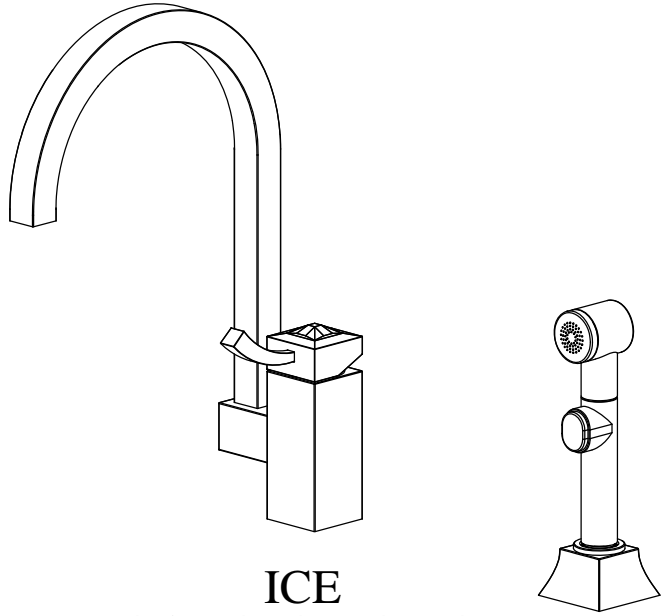

Features

- Brass construction with choice of 18 finishes
- Single Control Lever Handle: Plain or with optional Black or Clear Swarovski* Crystal inlay
- One-Piece, ceramic disc cartridge allows both volume and temperature control
- Flexible Stainless Steel supply hoses for easy installation
- 2.2 gpm @ 60 psi

ICE
Single Control Kitchen with Hand Spray
Model: 8LRBICL-XX-XX

Critical Dimensions

TEL: 905-851-6781
FAX: 905-851-8031
TOLL FREE: 800-461-5901

THE **Rubinet** FAUCET COMPANY

www.rubinet.com