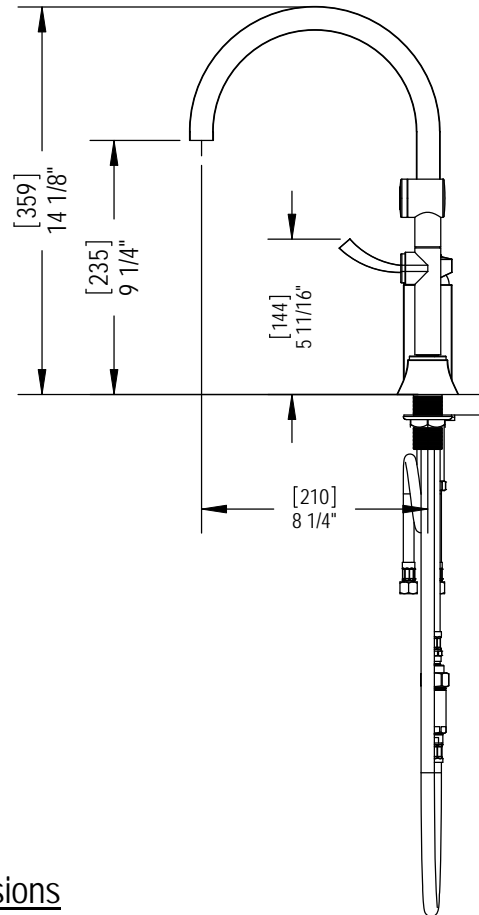

Features

- Brass construction with choice of 18 finishes
- Single Control Lever Handle: Plain or with optional Black or Clear Swarovski* Crystal inlay
- One-Piece, ceramic disc cartridge allows both volume and temperature control
- Flexible Stainless Steel supply hoses for easy installation
- 2.2 gpm @ 60 psi

Order Matrix

Model	Main Finish	Accent Finish
8LRBICL	CH - Chrome	00 - No inlays
	SN - Satin Nickel	CL - Clear crystal inlay
	PN - Polished Nickel	JT - Black crystal inlay
	OB - Oil Rubbed Bronze	
	BK - Black	
	MB - Matte Black	

ICE
Single Control Kitchen with Hand Spray
Model: 8LRBICL-XX-XX

Critical Dimensions

TEL: 905-851-6781
FAX: 905-851-8031
TOLL FREE: 800-461-5901

THE **Rubinet** FAUCET COMPANY

www.rubinet.com