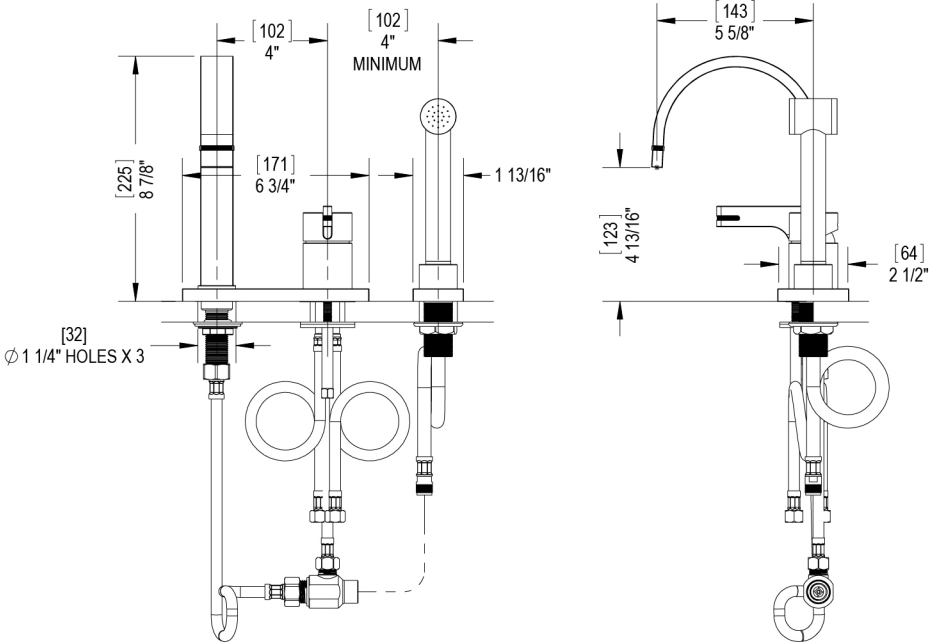

FEATURES:

- Brass construction with choice of 21 finishes
- Single Control Lever Handle
- One-Piece, ceramic disc cartridge for volume and temperature control
- Flexible Stainless Steel supply hoses for easy installation
- 2.2 gpm @ 60 psi