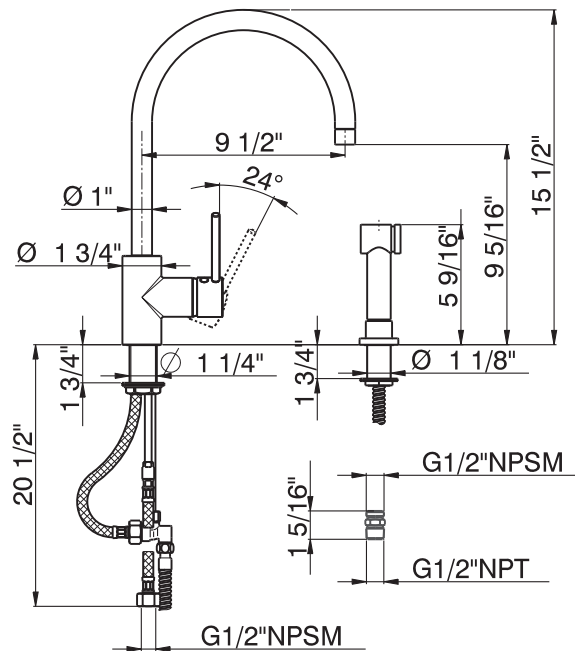

WARRANTY

- Limited Lifetime

* For CA/VT, place a "-2" at end of model number for code compliant product. (Example A3608LMAPC-2)

Consult your local ROHL showroom for additional information and specifications. For complete warranty details and a list of showrooms, go to www.rohlhome.com.