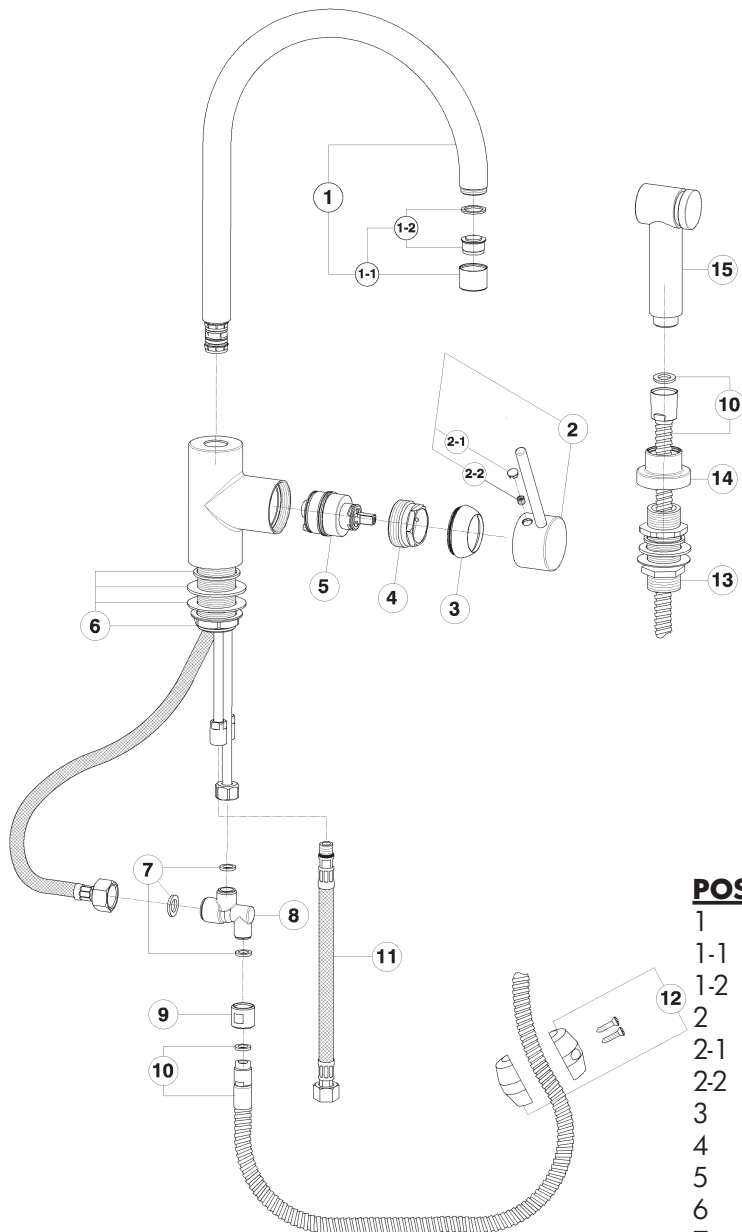

### FEATURES

- Metal lever only
- Brass construction
- 1 3/4" max. installation depth on deck
- Ceramic disc control cartridge
- Complements Modern Architectural
- 9 1/2" reach C-spout

### WARRANTY

- Limited Lifetime

\* For CA/VT, place a "-2" at end of model number for code compliant product. (Example A3608LMAPC-2)

Consult your local ROHL showroom for additional information and specifications. For complete warranty details and a list of showrooms, go to [www.rohlhome.com](http://www.rohlhome.com).

## LS457L SPARE PARTS

### **POS. DESCRIPTION**

<b>POS.</b>	<b>DESCRIPTION</b>	<b>CODE</b>
1	Swinging spout	ZZ 94007 0
1-1	Mousseur M.22x1 IA Cascade	ZZ 93283 0
1-2	Mousseur cartridge M.22x1 Cascade	ZZ 93339 0
2	"Lever ""LS"""	ZZ 94363 0
2-1	Cap for lever	ZZ 93347 0
2-2	Screw-stainless steel M.6x6	ZZ 92645 0
3	Escutcheon cartridge	ZZ 93351 0
4	Nut for mixing valve	ZZ 93353 0
5	Mixing valve	ZZ 93196 0
6	Installation set single lever	ZZ 92886 0
7	Gaskets for diverting valve	ZZ 94364 0
8	Diverting valve	ZZ 94365 0
9	Connection M.15x1	ZZ 94366 0
10	"Flex G.1/2""xM.15x1"	ZZ 94367 0
11	Flex M.11x1	ZZ 94368 0
12	Lead weight	ZZ 92775 0
13	Deck-mounted handshower support	ZZ 94369 0
14	Escutcheon shower	ZZ 94370 0
15	Handshower	ZZ 94371 0