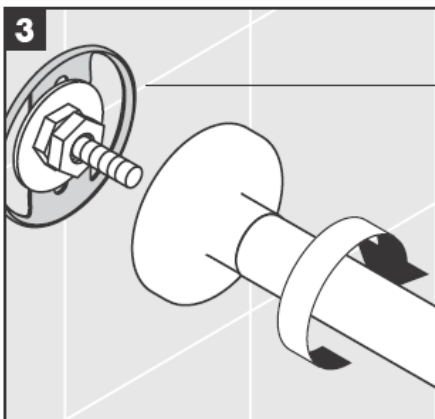

41528XXX

41520XXX

Decor ring only for chrome plated/gold plated variant!