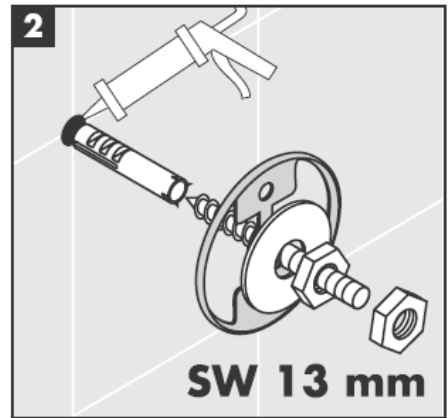

41528XXX

41520XXX

Decor ring only for chrome plated/gold plated variant!