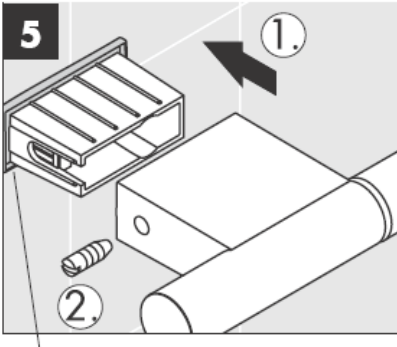

Decor ring only for chrome plated/gold plated variant!