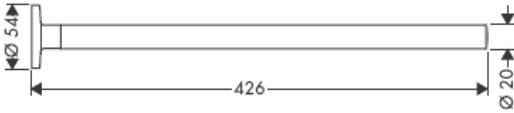

Decor ring only for chrome plated/gold plated variant!