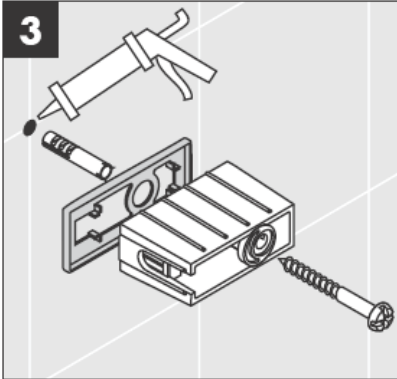

Decor ring only for chrome plated/gold plated variant!