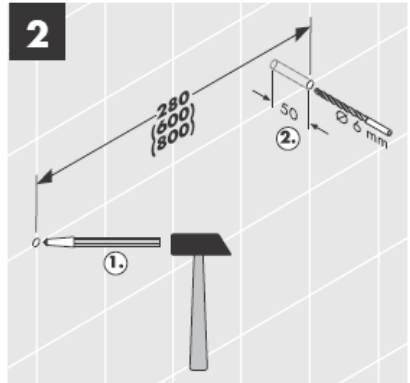

Decor ring only for chrome plated/gold plated variant!