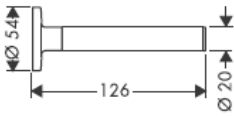

41528XXX

41520XXX