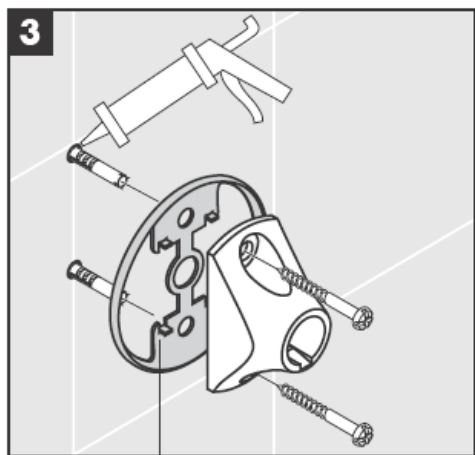

41535XXX

41536XXX

41538XXX

The glass could be of a different size as illustrated due to it being blown by mouth.

Decor ring only for chrome plated/gold plated variant!

Lift off pump and lid for filling and cleaning.