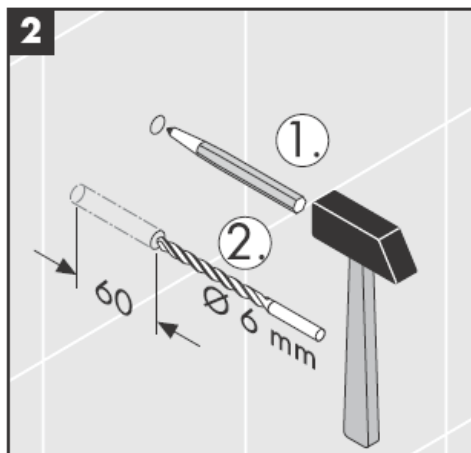

41535XXX

41536XXX

41538XXX

The glass could be of a different size as illustrated due to it being blown by mouth.

Decor ring only for chrome plated/gold plated variant!

Lift off pump and lid for filling and cleaning.