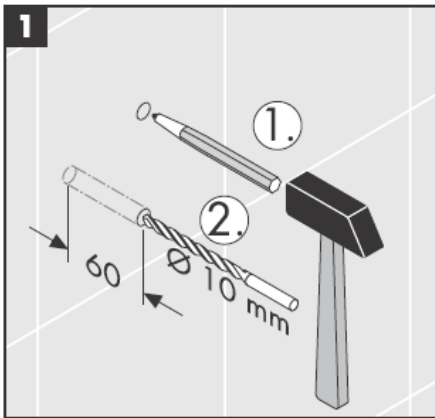

41528XXX

41520XXX

Decor ring only for chrome plated/gold plated variant!