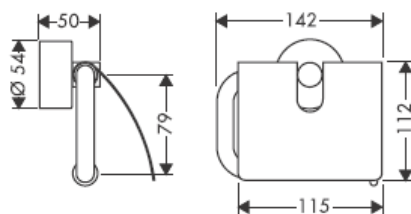

41538XXX

The glass could be of a different size as illustrated due to it being blown by mouth.