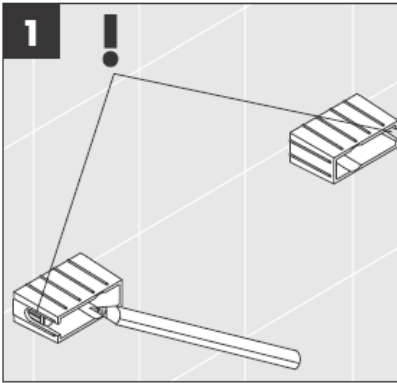

Decor ring only for chrome plated/gold plated variant!