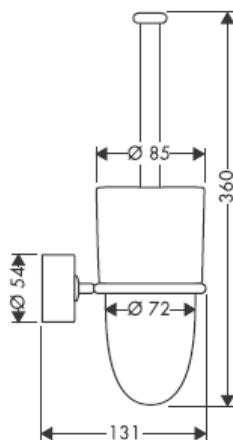

41535XXX

The glass could be of a different size as illustrated due to it being blown by mouth.