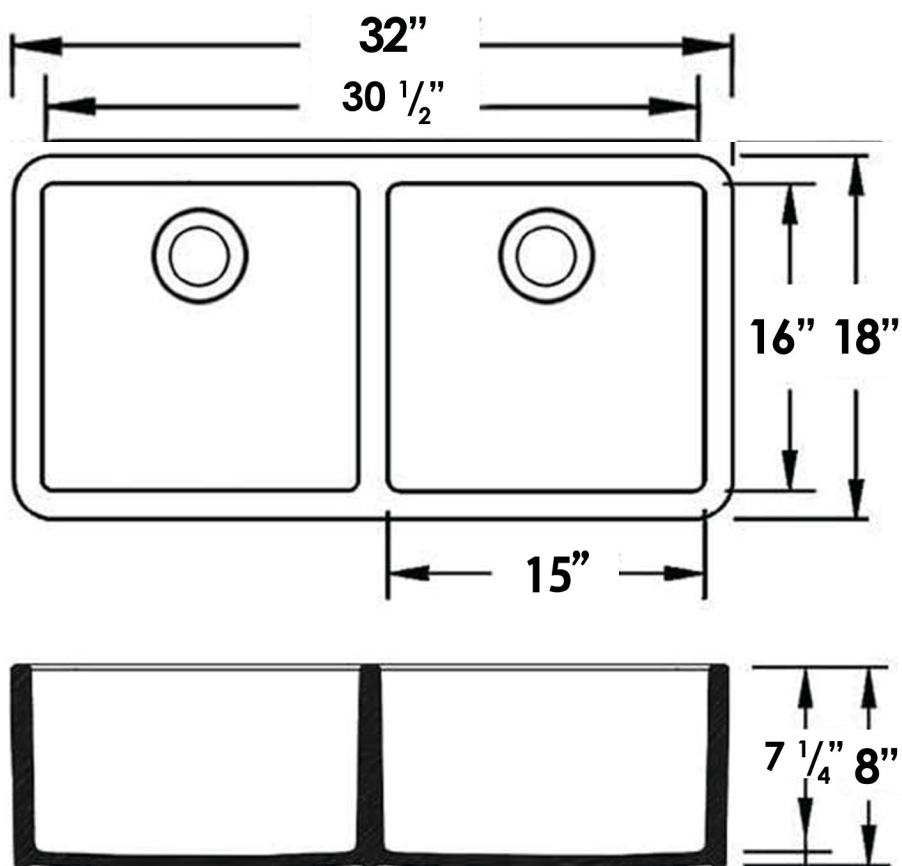

## WHB5122

\*As Whitehaus Collection® Farmhaus Fireclay Sinks are individually handmade, sink sizes can vary and all dimensions are approximate. We strongly recommend that your sink be supplied to your cabinetmaker prior to the fabrication of your kitchen cabinets and countertops. Cutouts are not to be made until they are checked against your sink. Whitehaus Collection® recommends the use of a protective grid in the bottom of the sink to avoid potential scuffing from heavy-duty cookware.