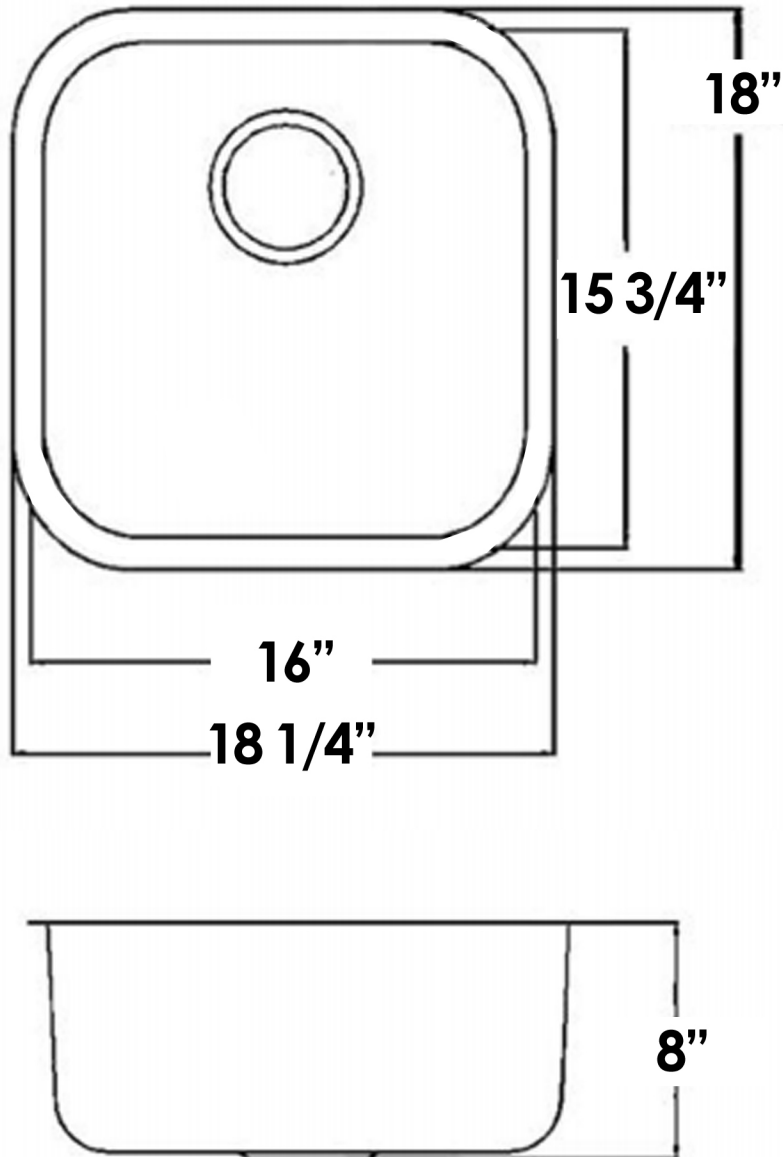

## WHE1818SQ

\*As Whitehaus Collection® Farmhaus Fireclay Sinks are individually handmade, sink sizes can vary and all dimensions are approximate. We strongly recommend that your sink be supplied to your cabinetmaker prior to the fabrication of your kitchen cabinets and countertops. Cutouts are not to be made until they are checked against your sink. Whitehaus Collection® recommends the use of a protective grid in the bottom of the sink to avoid potential scuffing from heavy-duty cookware.