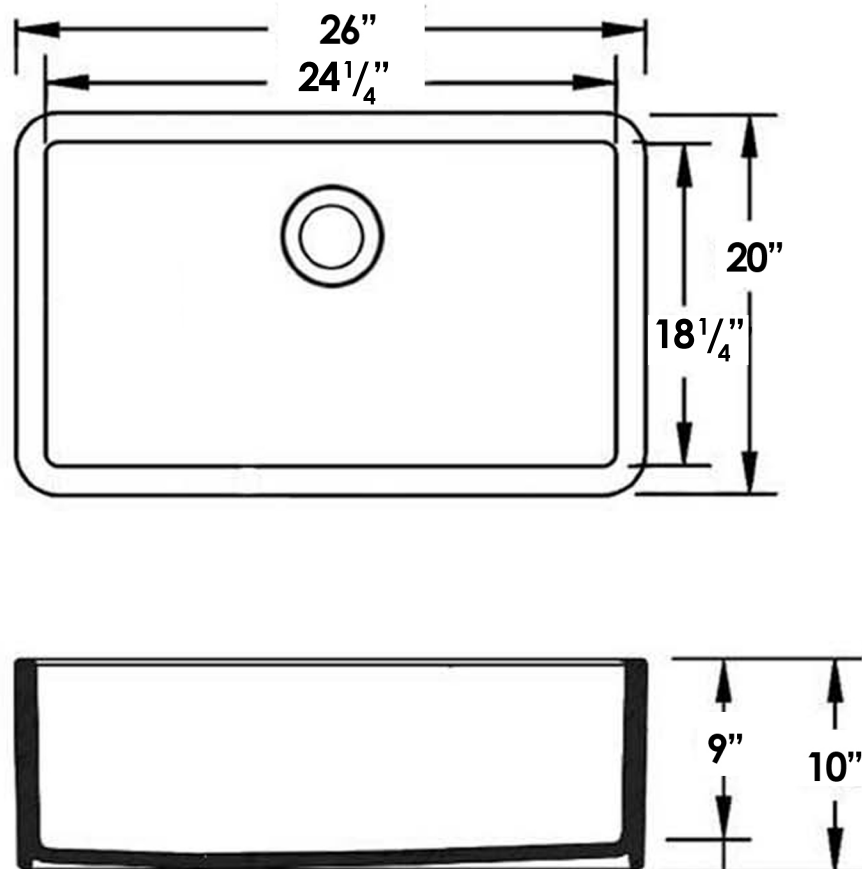

WHB2620

*As Whitehaus Collection® Farmhaus Fireclay Sinks are individually handmade, sink sizes can vary and all dimensions are approximate. We strongly recommend that your sink be supplied to your cabinetmaker prior to the fabrication of your kitchen cabinets and countertops. Cutouts are not to be made until they are checked against your sink. Whitehaus Collection® recommends the use of a protective grid in the bottom of the sink to avoid potential scuffing from heavy-duty cookware.