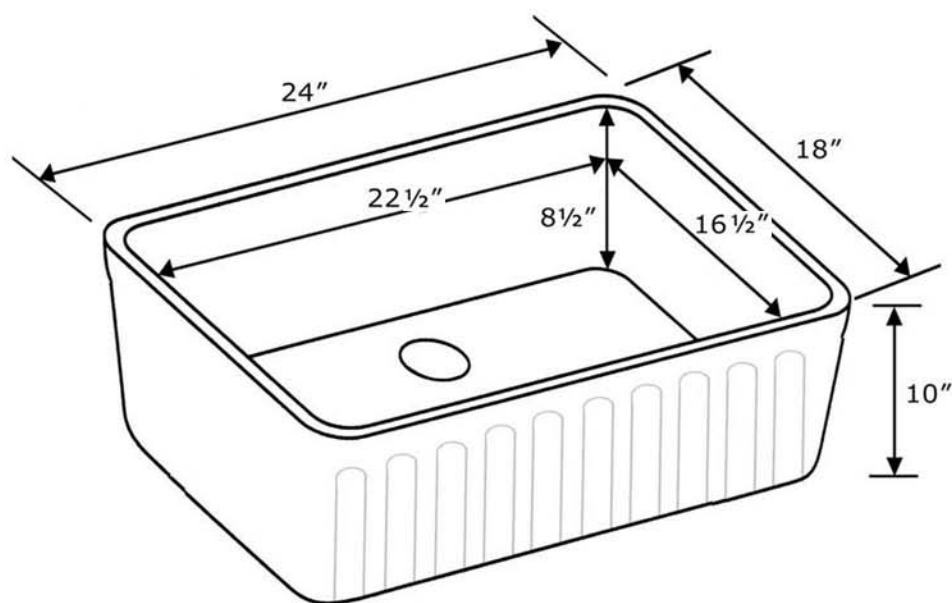

## WHFLATN2418

\*As Whitehaus Collection® Farmhaus Fireclay Sinks are individually handmade, sink sizes can vary and all dimensions are approximate. We strongly recommend that your sink be supplied to your cabinetmaker prior to the fabrication of your kitchen cabinets and countertops. Cutouts are not to be made until they are checked against your sink. Whitehaus Collection® recommends the use of a protective grid in the bottom of the sink to avoid potential scuffing from heavy-duty cookware.