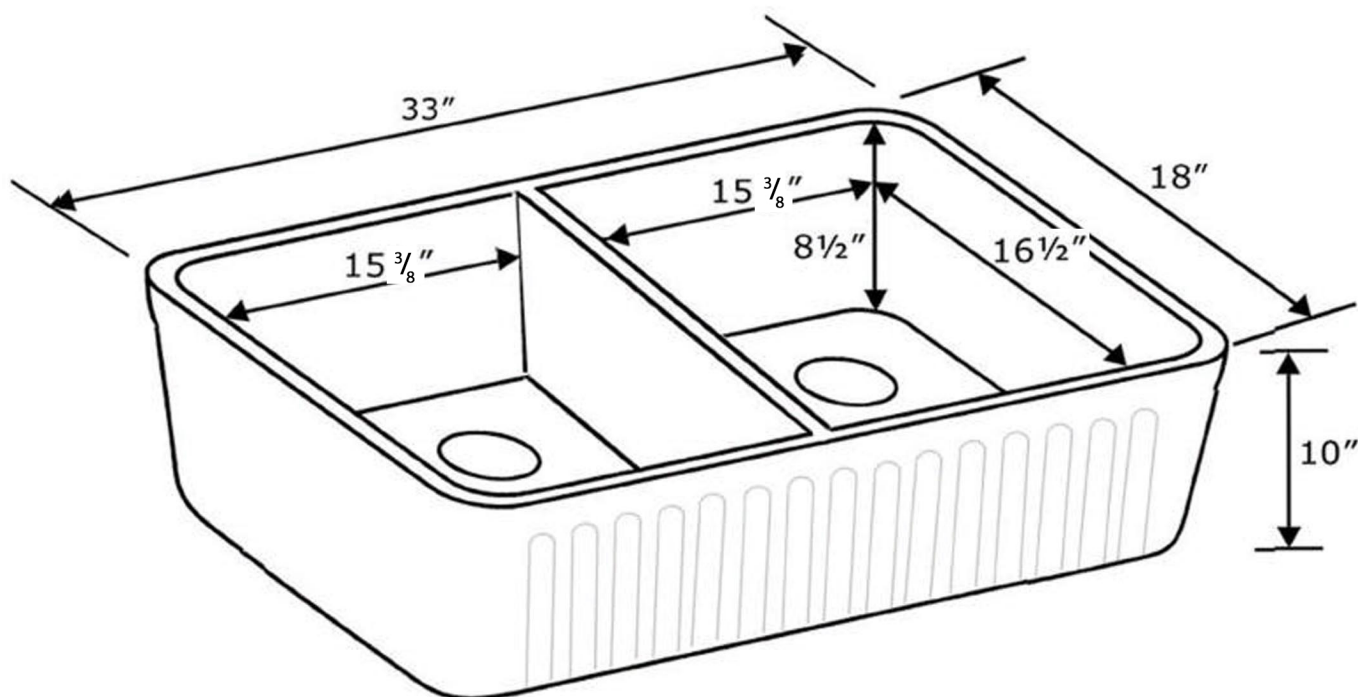

WHFLPLN3318

*As Whitehaus Collection® Farmhaus Fireclay Sinks are individually handmade, sink sizes can vary and all dimensions are approximate. We strongly recommend that your sink be supplied to your cabinetmaker prior to the fabrication of your kitchen cabinets and countertops. Cutouts are not to be made until they are checked against your sink. Whitehaus Collection® recommends the use of a protective grid in the bottom of the sink to avoid potential scuffing from heavy-duty cookware.