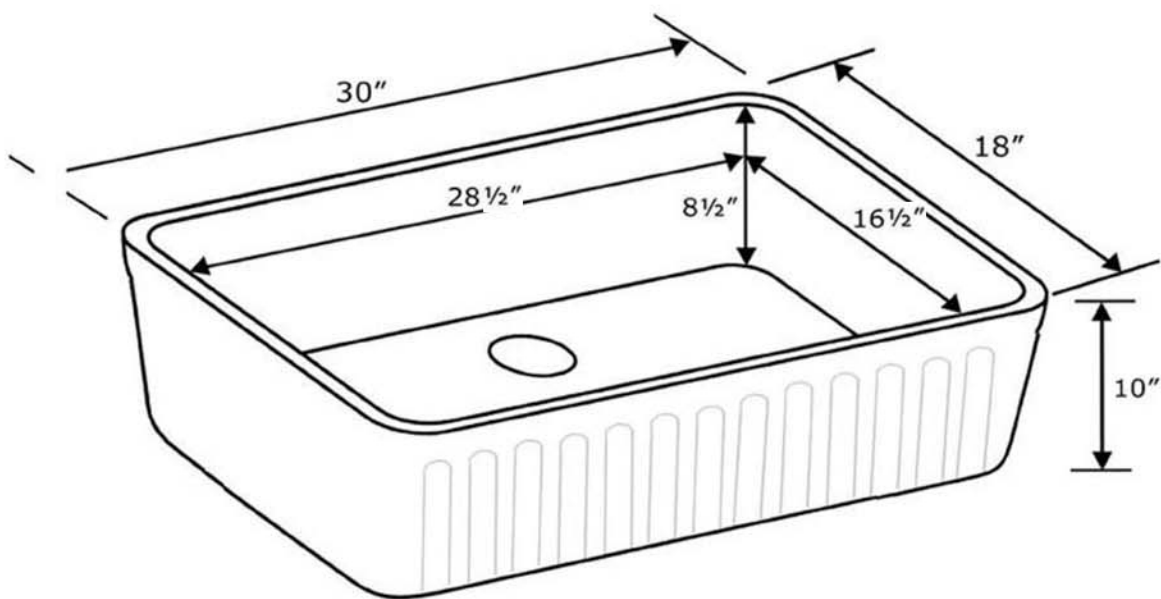

WHFLCON3018

*As Whitehaus Collection® Farmhaus Fireclay Sinks are individually handmade, sink sizes can vary and all dimensions are approximate. We strongly recommend that your sink be supplied to your cabinetmaker prior to the fabrication of your kitchen cabinets and countertops. Cutouts are not to be made until they are checked against your sink. Whitehaus Collection® recommends the use of a protective grid in the bottom of the sink to avoid potential scuffing from heavy-duty cookware.