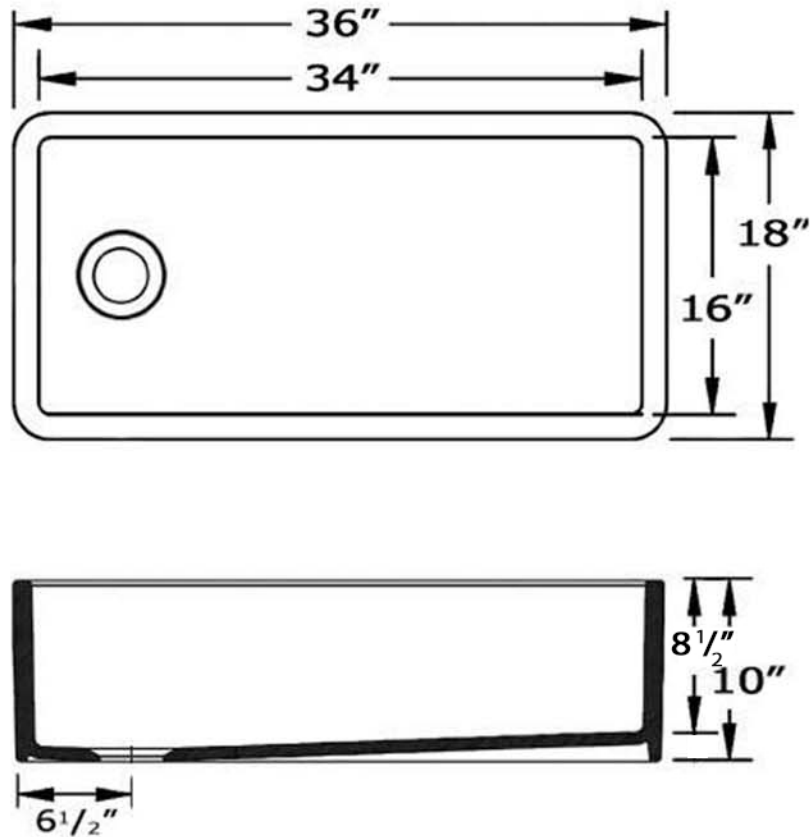

WH3618

*As Whitehaus Collection® Farmhaus Fireclay Sinks are individually handmade, sink sizes can vary and all dimensions are approximate. We strongly recommend that you sink be used with [CERAMIC COOKWARE](#)