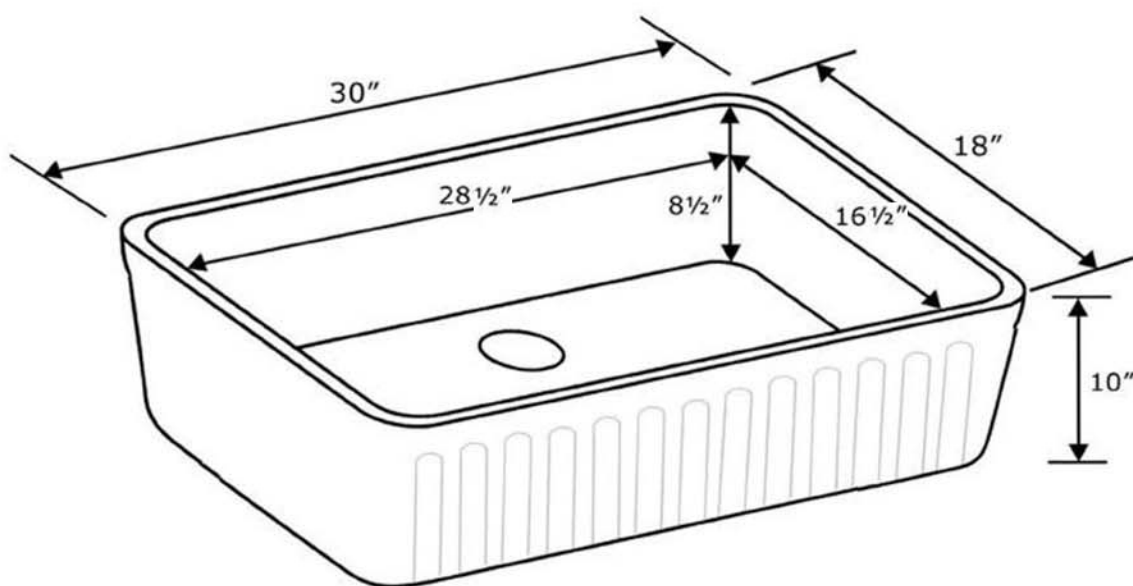

WHFLATN3018

*As Whitehaus Collection® Farmhaus Fireclay Sinks are individually handmade, sink sizes can vary and all dimensions are approximate. We strongly recommend that your sink be supplied to your cabinetmaker prior to the fabrication of your kitchen cabinets and countertops. Cutouts are not to be made until they are checked against your sink. Whitehaus Collection® recommends the use of a protective grid in the bottom of the sink to avoid potential scuffing from heavy-duty cookware.