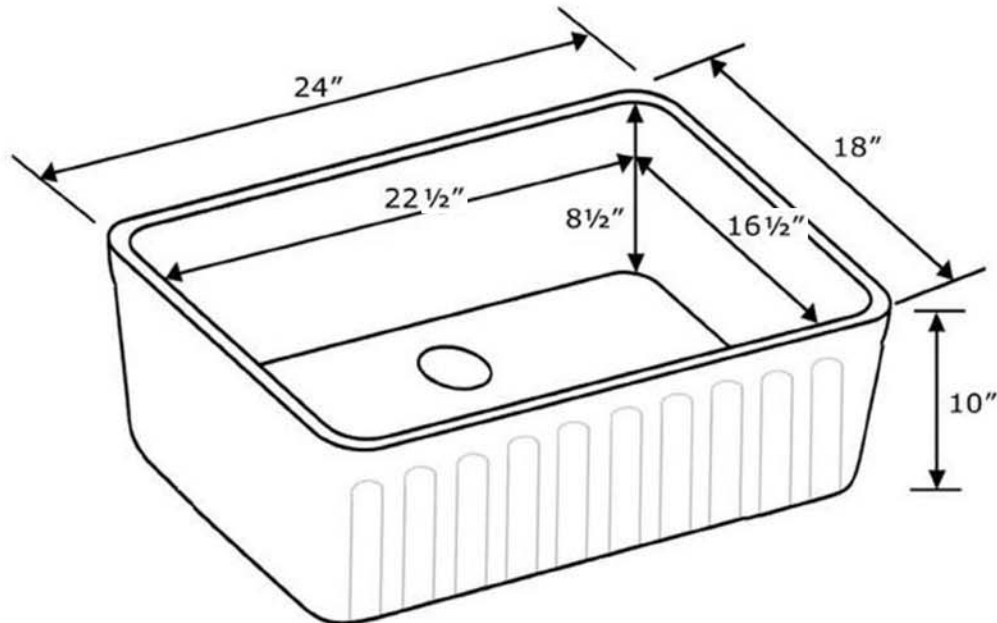

WHFLPLN2418

*As Whitehaus Collection® Farmhaus Fireclay Sinks are individually handmade, sink sizes can vary and all dimensions are approximate. We strongly recommend that your sink be supplied to your cabinetmaker prior to the fabrication of your kitchen cabinets and countertops. Cutouts are not to be made until they are checked against your sink. Whitehaus Collection® recommends the use of a protective grid in the bottom of the sink to avoid potential scuffing from heavy-duty cookware.