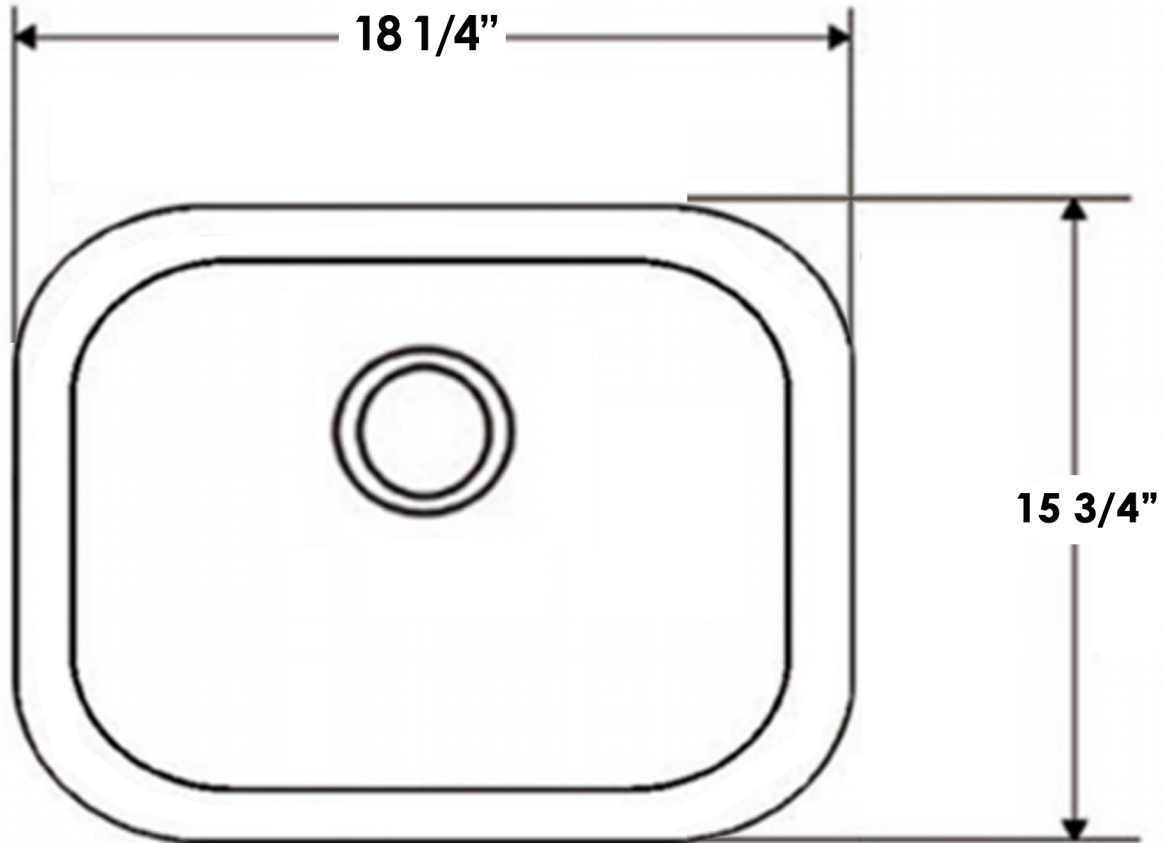

 Whitehaus®

WHE1418

**Inside Dimensions:
15 3/4" x 12" x 6 1/4"**

*As Whitehaus Collection® Farmhaus Fireclay Sinks are individually handmade, sink sizes can vary and all dimensions are approximate. We strongly recommend that your sink be supplied to your cabinetmaker prior to the fabrication of your kitchen cabinets and countertops. Cutouts are not to be made until they are checked against your sink. Whitehaus Collection® recommends the use of a protective grid in the bottom of the sink to avoid potential scuffing from heavy-duty cookware.